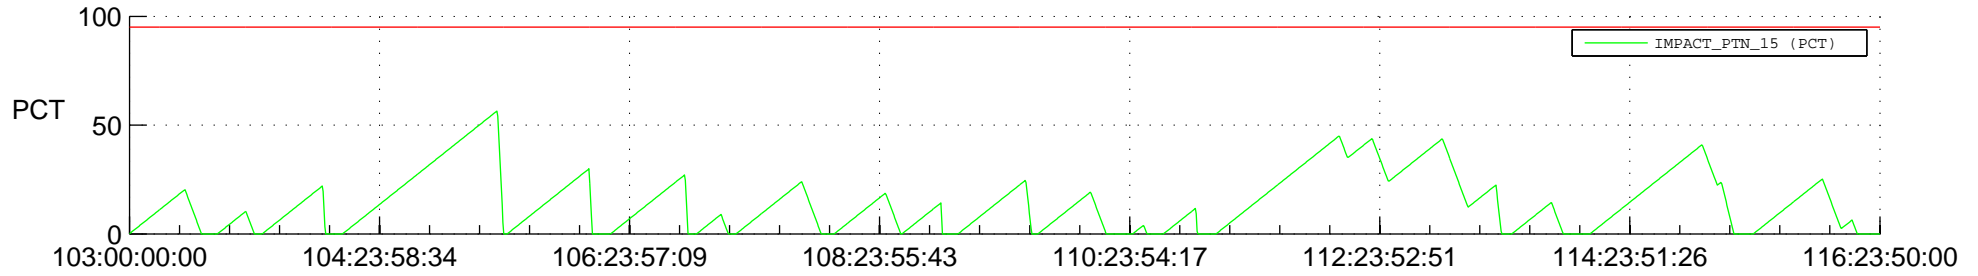

IMPACT_Percent_Full_Prediction