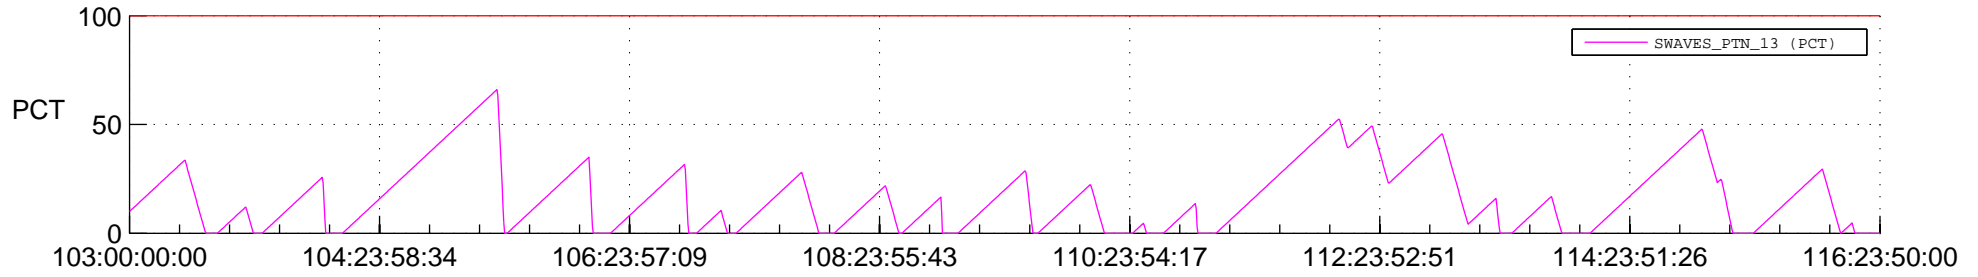

# STEREO BEHIND SSR PCT Full Prediction

## SWAVES\_Percent\_Full\_Prediction

## Spacecraft\_DownLink\_Rate

Ground Time (2014:103:00:00:00.000 -2014:116:23:50:00.000)