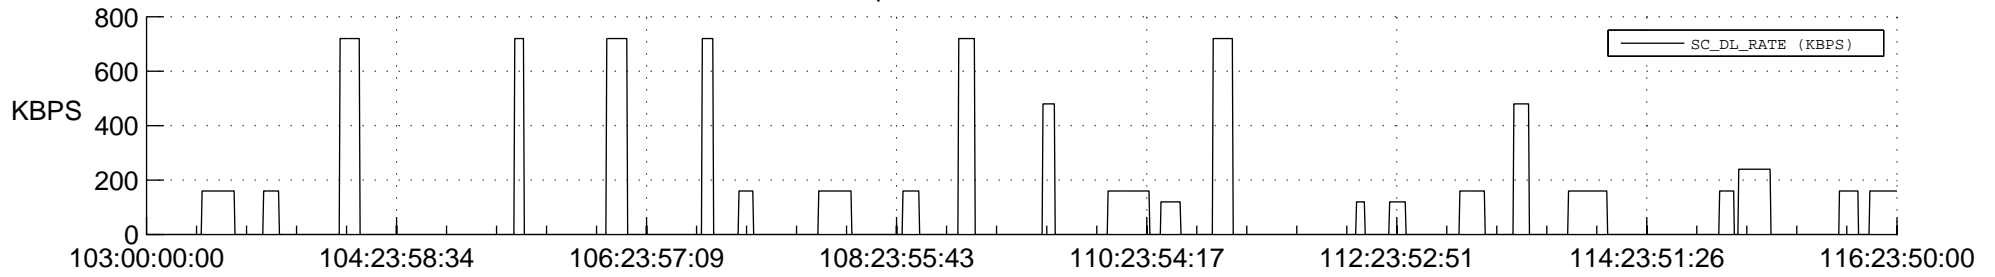

## Spacecraft\_DownLink\_Rate

Ground Time (2014:103:00:00:00.000 -2014:116:23:50:00.000)