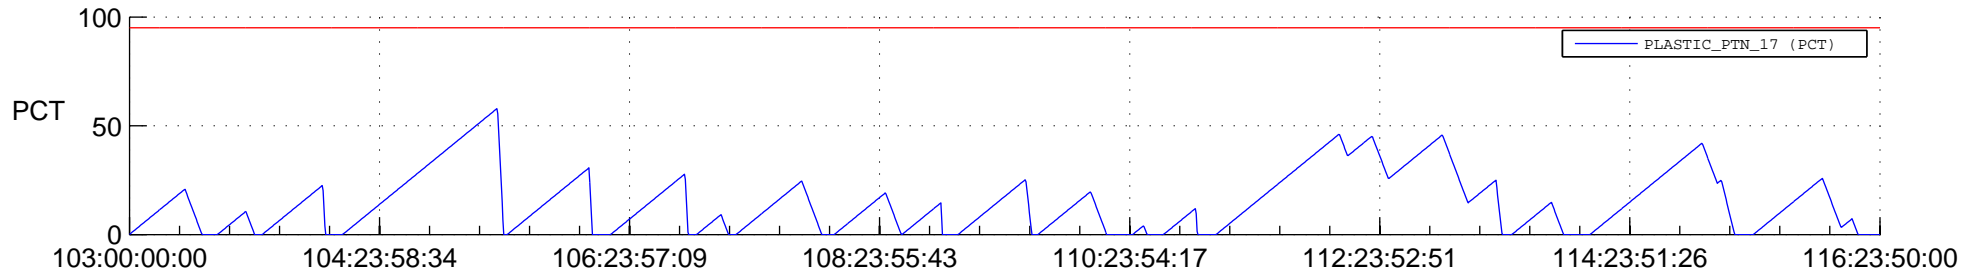

# STEREO BEHIND SSR PCT Full Prediction

## SWAVES\_Percent\_Full\_Prediction

## Spacecraft\_DownLink\_Rate

Ground Time (2014:103:00:00:00.000 -2014:116:23:50:00.000)