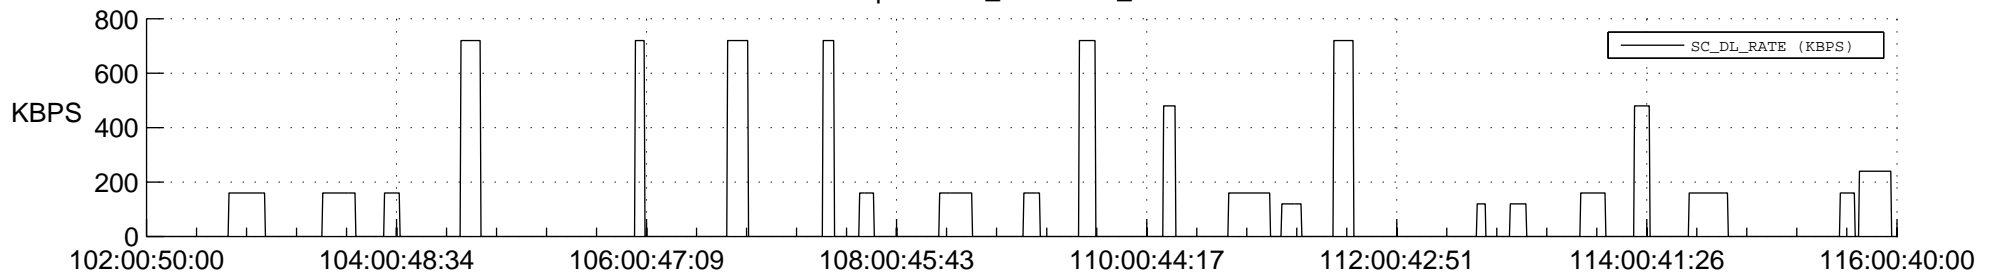

STEREO BEHIND SSR PCT Full Prediction

SWAVES_Percent_Full_Prediction

IMPACT_Percent_Full_Prediction

PLASTIC_Percent_Full_Prediction

Spacecraft_DownLink_Rate

Ground Time (2014:102:00:50:00.000 -2014:116:00:40:00.000)