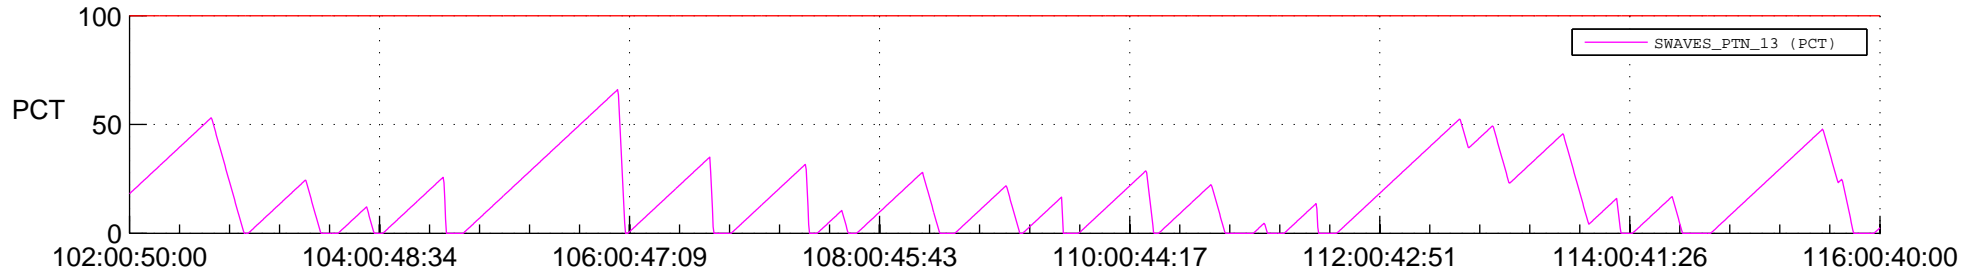

STEREO BEHIND SSR PCT Full Prediction

SWAVES_Percent_Full_Prediction

IMPACT_Percent_Full_Prediction

PLASTIC_Percent_Full_Prediction

Spacecraft_DownLink_Rate

Ground Time (2014:102:00:50:00.000 -2014:116:00:40:00.000)