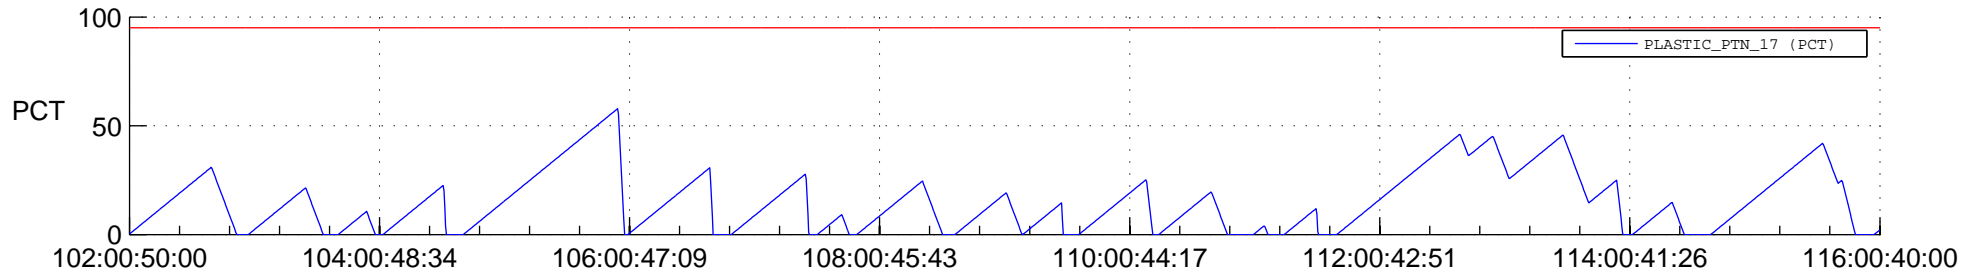

STEREO BEHIND SSR PCT Full Prediction

SWAVES_Percent_Full_Prediction

IMPACT_Percent_Full_Prediction

PLASTIC_Percent_Full_Prediction

Spacecraft_DownLink_Rate

Ground Time (2014:102:00:50:00.000 -2014:116:00:40:00.000)