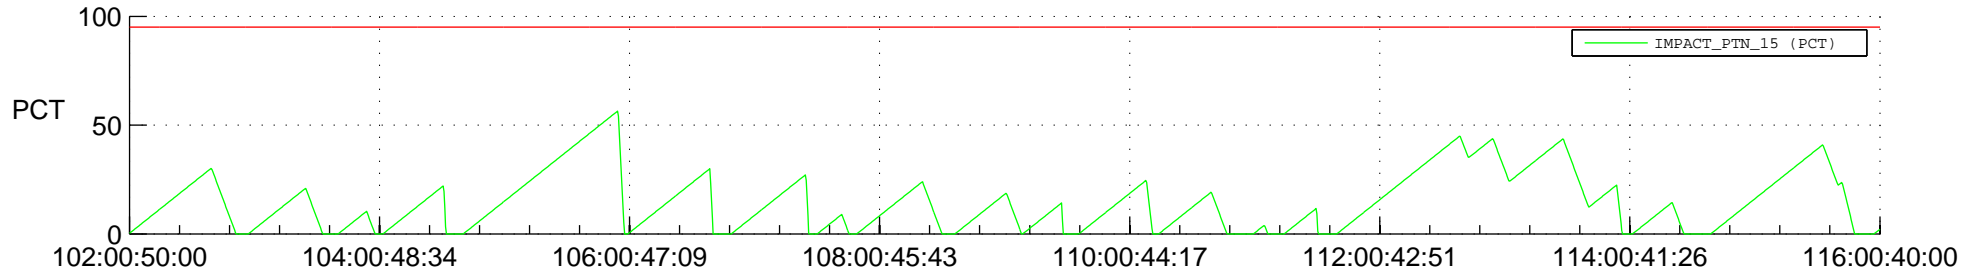

STEREO BEHIND SSR PCT Full Prediction

SWAVES_Percent_Full_Prediction

IMPACT_Percent_Full_Prediction

PLASTIC_Percent_Full_Prediction

Spacecraft_DownLink_Rate

Ground Time (2014:102:00:50:00.000 -2014:116:00:40:00.000)