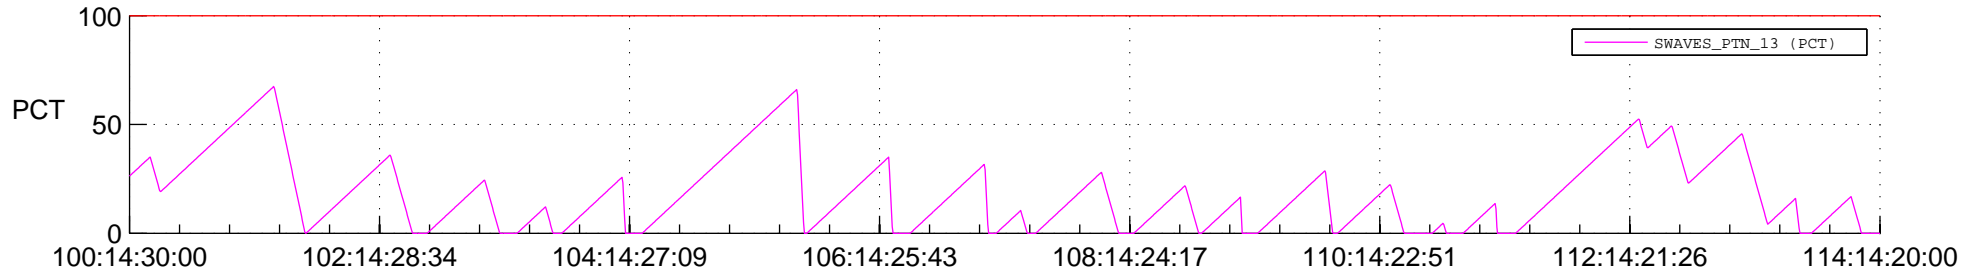

# STEREO BEHIND SSR PCT Full Prediction

## SWAVES\_Percent\_Full\_Prediction