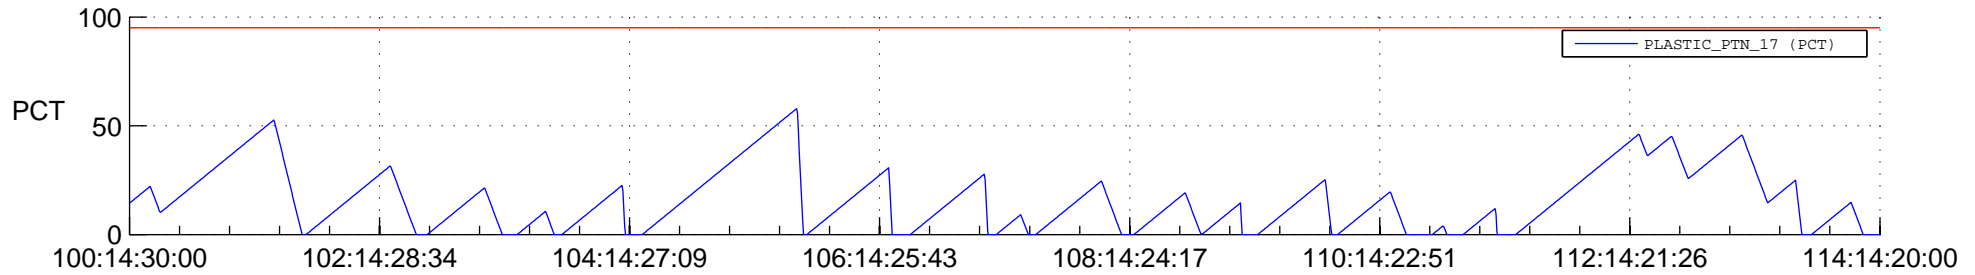

PLASTIC_Percent_Full_Prediction