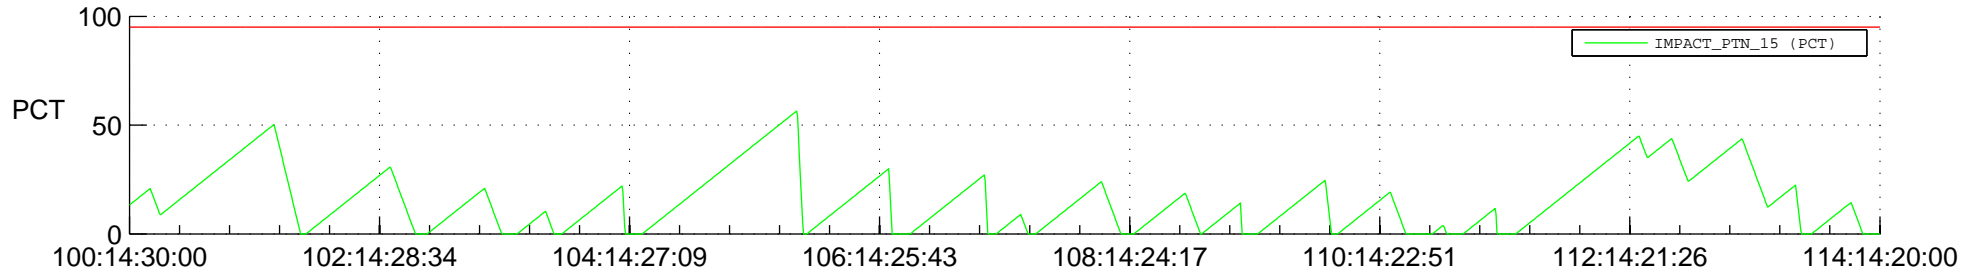

IMPACT_Percent_Full_Prediction