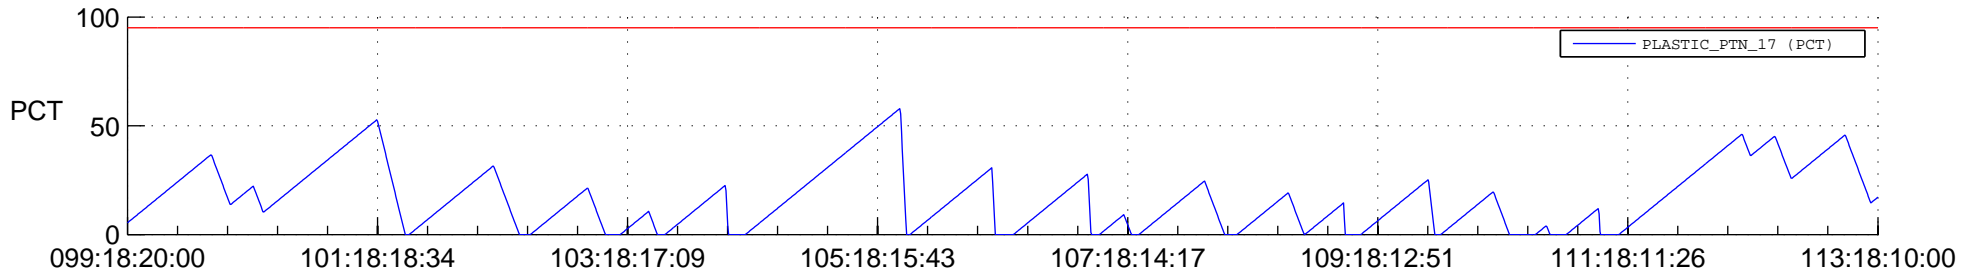

STEREO BEHIND SSR PCT Full Prediction

SWAVES_Percent_Full_Prediction

IMPACT_Percent_Full_Prediction

PLASTIC_Percent_Full_Prediction

Spacecraft_DownLink_Rate