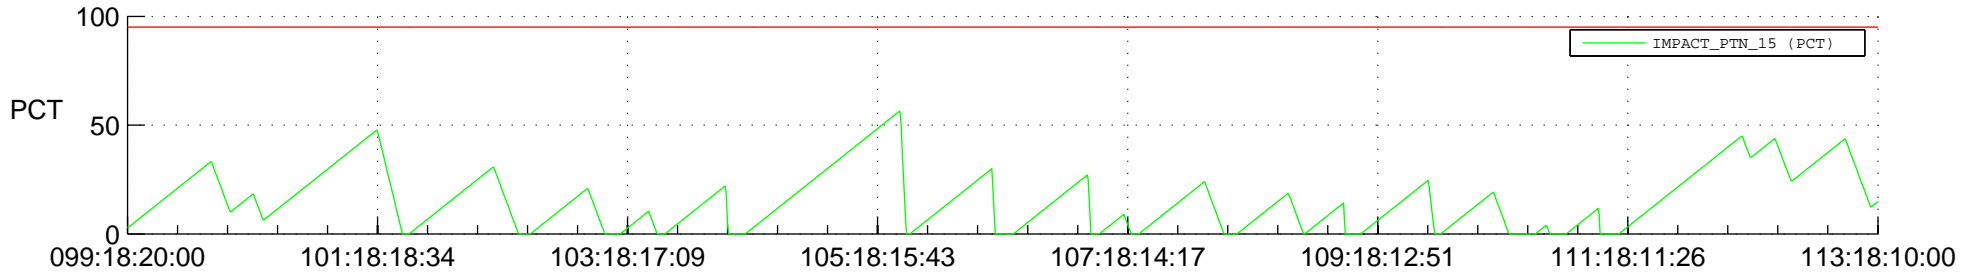

STEREO BEHIND SSR PCT Full Prediction

SWAVES_Percent_Full_Prediction

IMPACT_Percent_Full_Prediction

PLASTIC_Percent_Full_Prediction

Spacecraft_DownLink_Rate