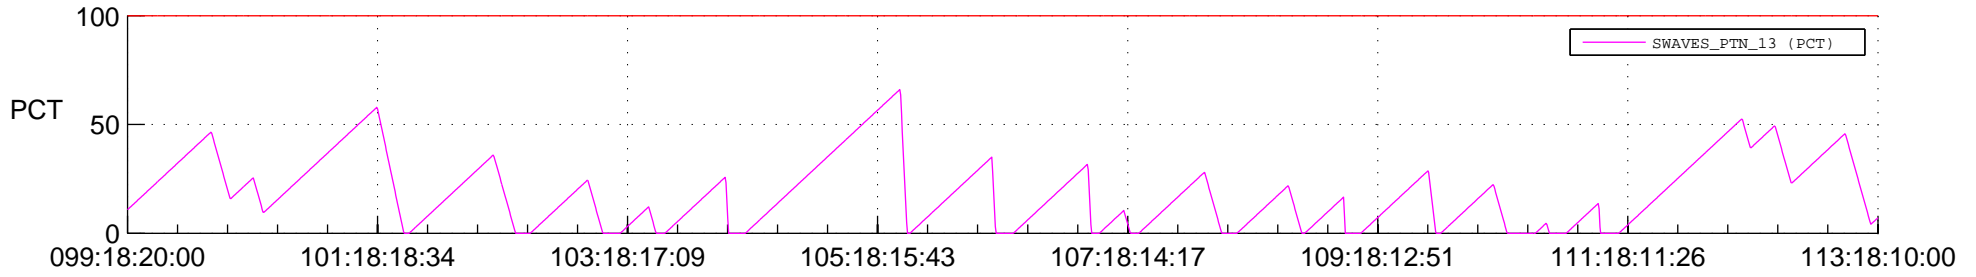

STEREO BEHIND SSR PCT Full Prediction

SWAVES_Percent_Full_Prediction

IMPACT_Percent_Full_Prediction

PLASTIC_Percent_Full_Prediction

Spacecraft_DownLink_Rate