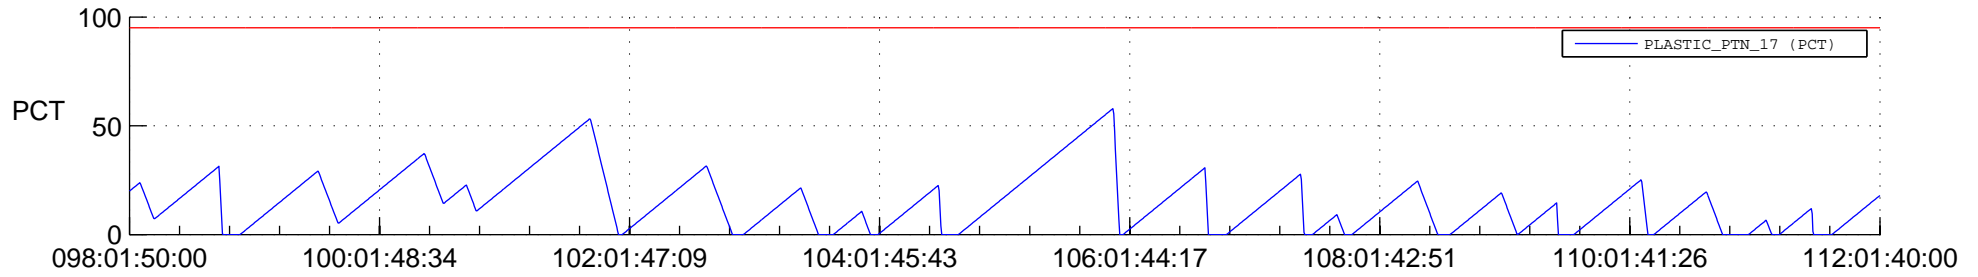

STEREO BEHIND SSR PCT Full Prediction

SWAVES_Percent_Full_Prediction

IMPACT_Percent_Full_Prediction

PLASTIC_Percent_Full_Prediction

Spacecraft_DownLink_Rate