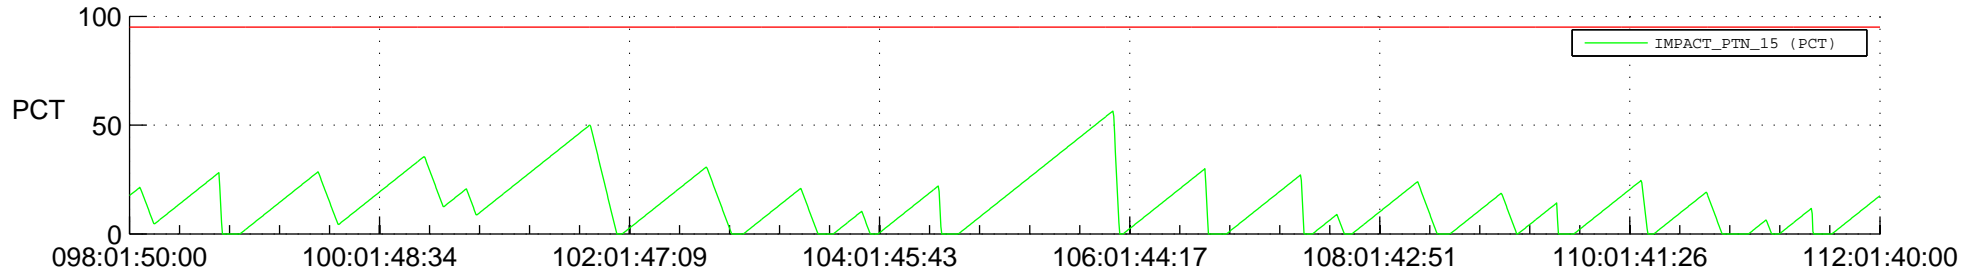

STEREO BEHIND SSR PCT Full Prediction

SWAVES_Percent_Full_Prediction

IMPACT_Percent_Full_Prediction

PLASTIC_Percent_Full_Prediction

Spacecraft_DownLink_Rate