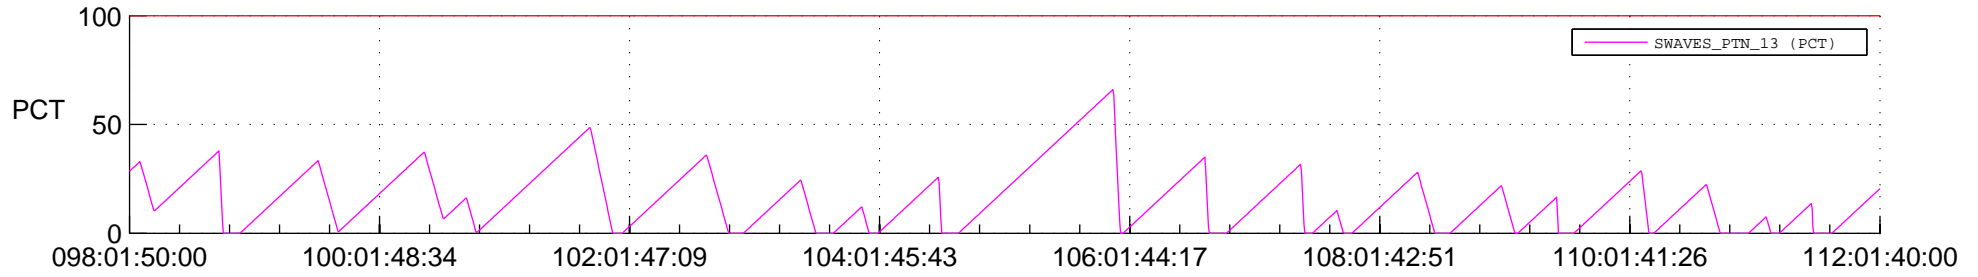

STEREO BEHIND SSR PCT Full Prediction

SWAVES_Percent_Full_Prediction

IMPACT_Percent_Full_Prediction

PLASTIC_Percent_Full_Prediction

Spacecraft_DownLink_Rate