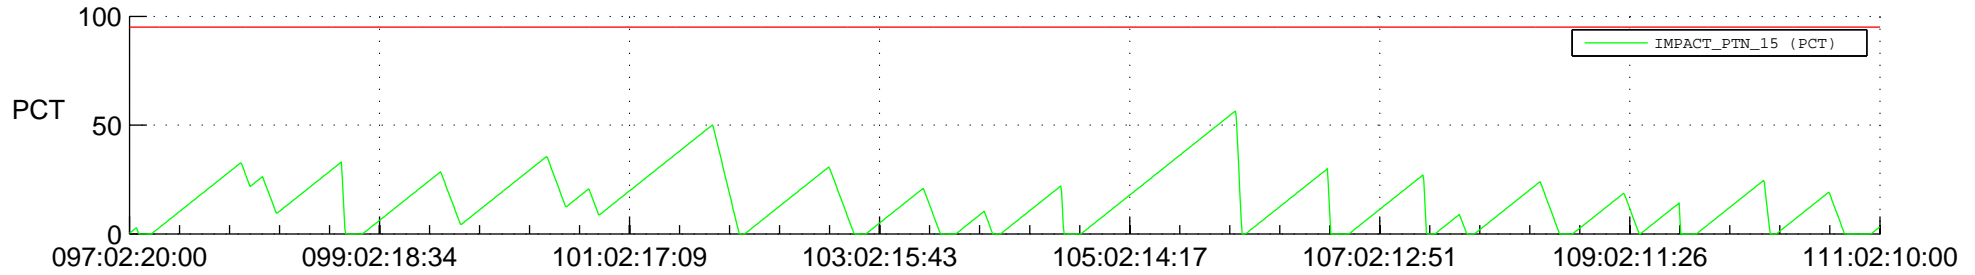

STEREO BEHIND SSR PCT Full Prediction

SWAVES_Percent_Full_Prediction

IMPACT_Percent_Full_Prediction

PLASTIC_Percent_Full_Prediction

Spacecraft_DownLink_Rate