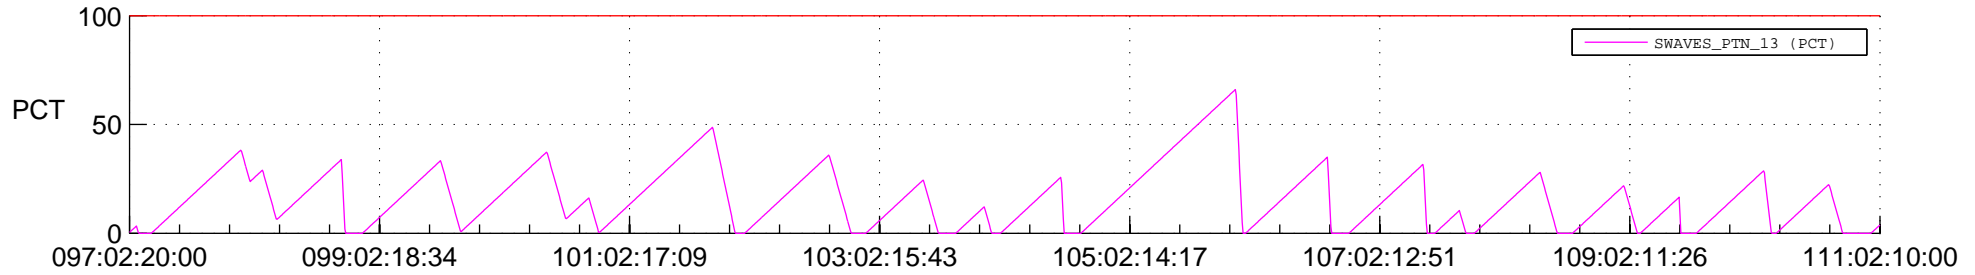

STEREO BEHIND SSR PCT Full Prediction

SWAVES_Percent_Full_Prediction

IMPACT_Percent_Full_Prediction

PLASTIC_Percent_Full_Prediction

Spacecraft_DownLink_Rate