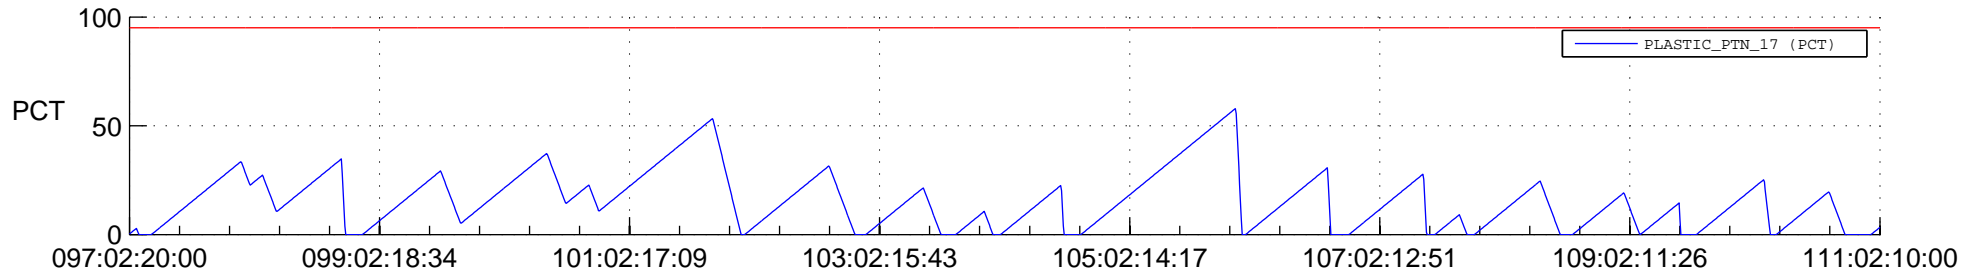

STEREO BEHIND SSR PCT Full Prediction

SWAVES_Percent_Full_Prediction

IMPACT_Percent_Full_Prediction

PLASTIC_Percent_Full_Prediction

Spacecraft_DownLink_Rate