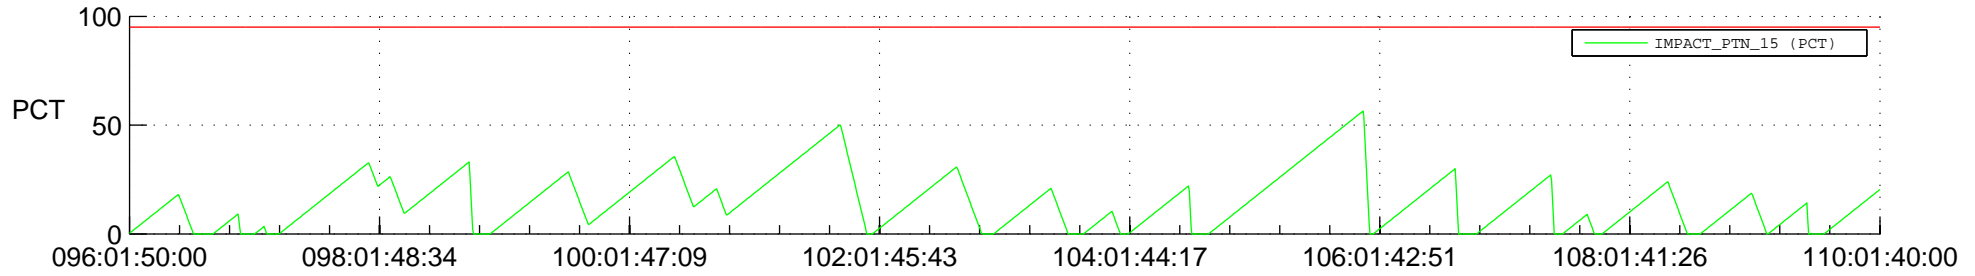

STEREO BEHIND SSR PCT Full Prediction

SWAVES_Percent_Full_Prediction

IMPACT_Percent_Full_Prediction

PLASTIC_Percent_Full_Prediction

Spacecraft_DownLink_Rate