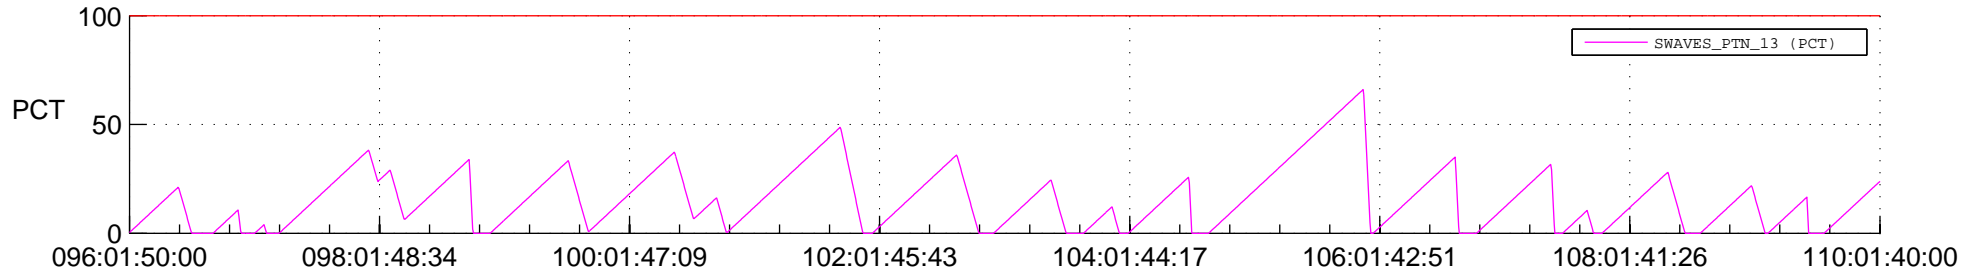

STEREO BEHIND SSR PCT Full Prediction

SWAVES_Percent_Full_Prediction

IMPACT_Percent_Full_Prediction

PLASTIC_Percent_Full_Prediction

Spacecraft_DownLink_Rate