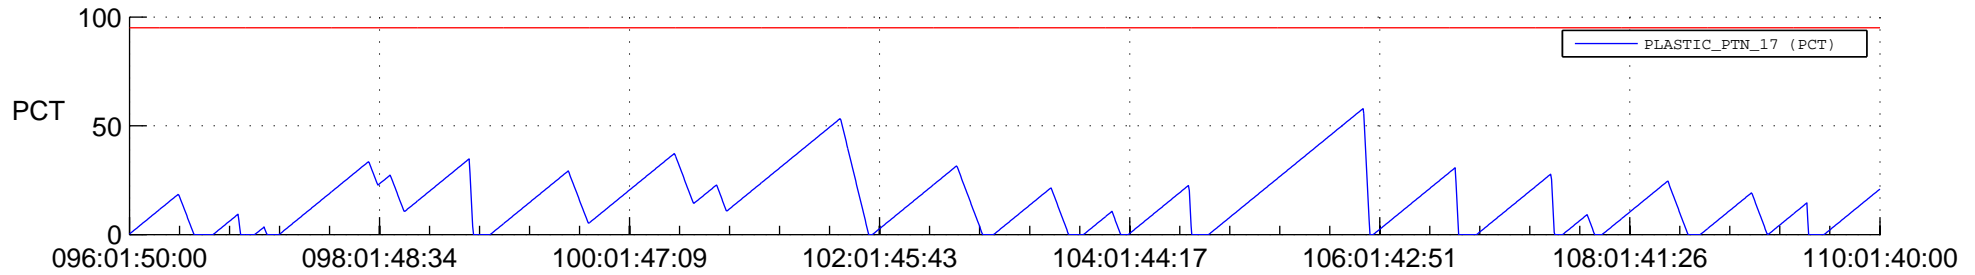

STEREO BEHIND SSR PCT Full Prediction

SWAVES_Percent_Full_Prediction

IMPACT_Percent_Full_Prediction

PLASTIC_Percent_Full_Prediction

Spacecraft_DownLink_Rate