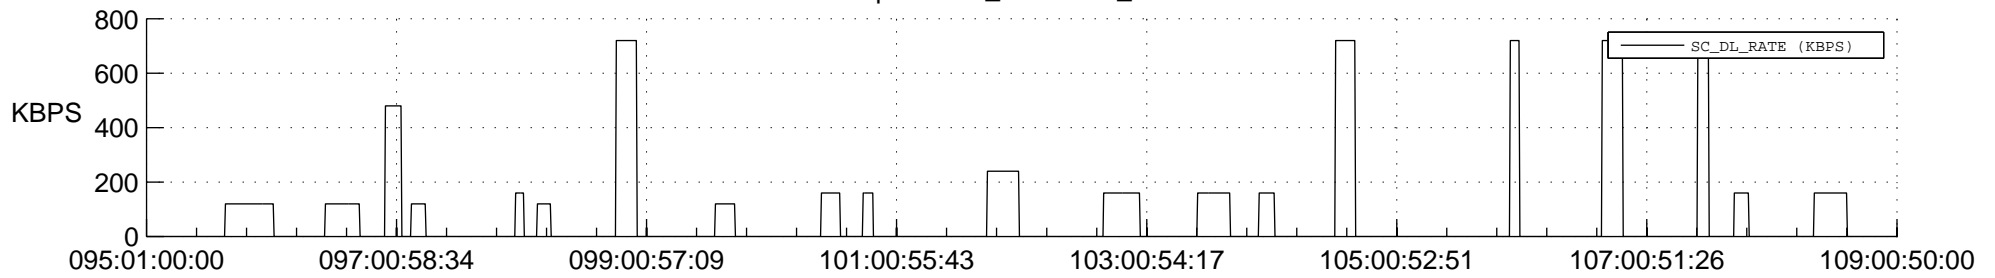

STEREO BEHIND SSR PCT Full Prediction

SWAVES_Percent_Full_Prediction

IMPACT_Percent_Full_Prediction

PLASTIC_Percent_Full_Prediction

Spacecraft_DownLink_Rate

Ground Time (2014:095:01:00:00.000 -2014:109:00:50:00.000)