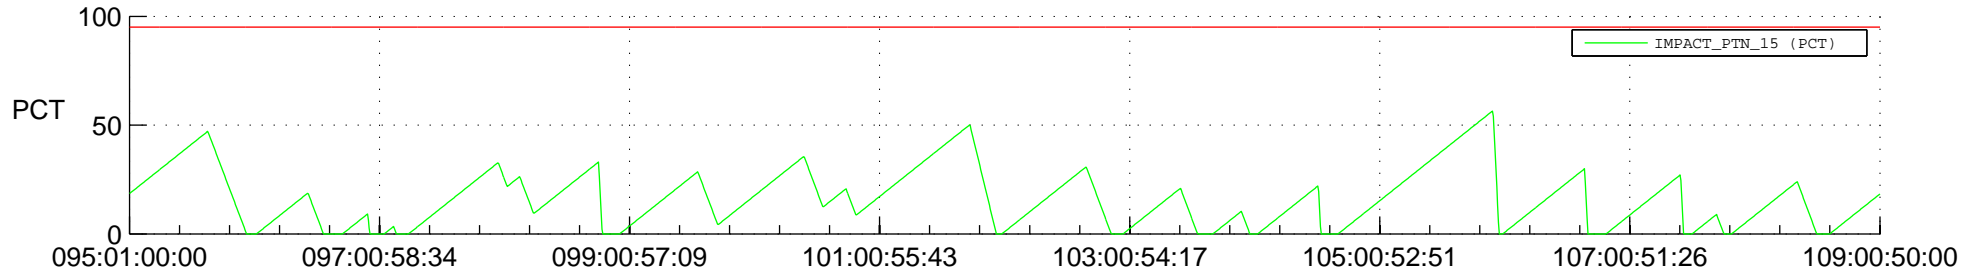

STEREO BEHIND SSR PCT Full Prediction

SWAVES_Percent_Full_Prediction

IMPACT_Percent_Full_Prediction

PLASTIC_Percent_Full_Prediction

Spacecraft_DownLink_Rate

Ground Time (2014:095:01:00:00.000 -2014:109:00:50:00.000)