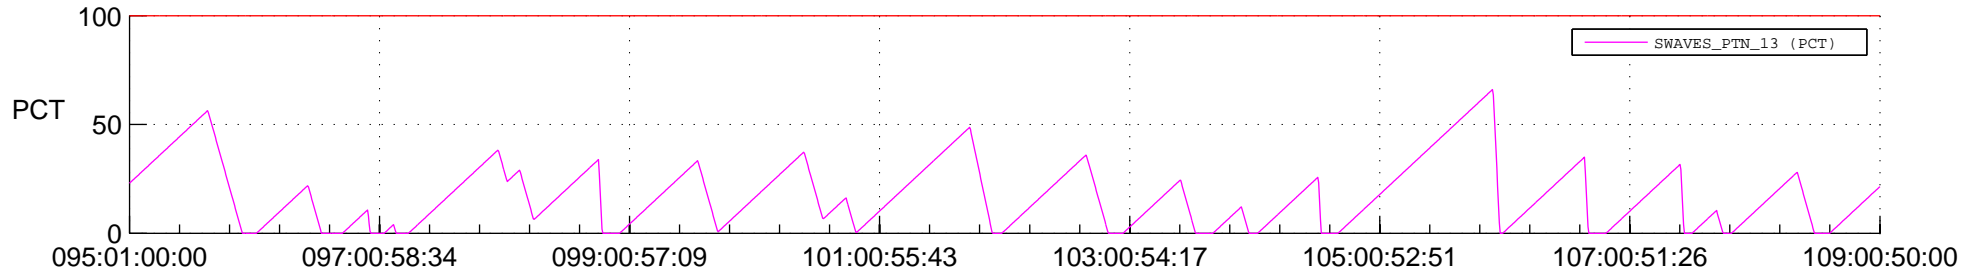

STEREO BEHIND SSR PCT Full Prediction

SWAVES_Percent_Full_Prediction

IMPACT_Percent_Full_Prediction

PLASTIC_Percent_Full_Prediction

Spacecraft_DownLink_Rate

Ground Time (2014:095:01:00:00.000 -2014:109:00:50:00.000)