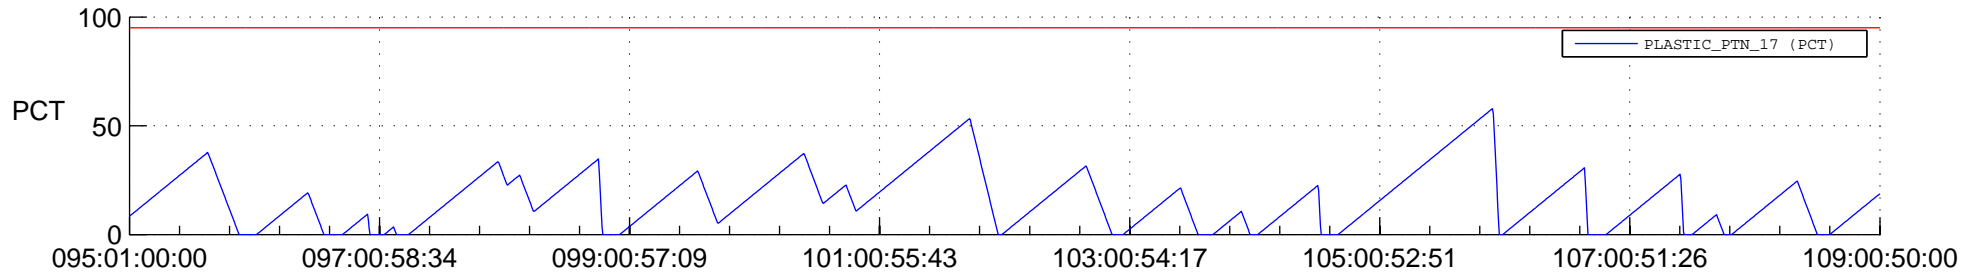

STEREO BEHIND SSR PCT Full Prediction

SWAVES_Percent_Full_Prediction

IMPACT_Percent_Full_Prediction

PLASTIC_Percent_Full_Prediction

Spacecraft_DownLink_Rate

Ground Time (2014:095:01:00:00.000 -2014:109:00:50:00.000)