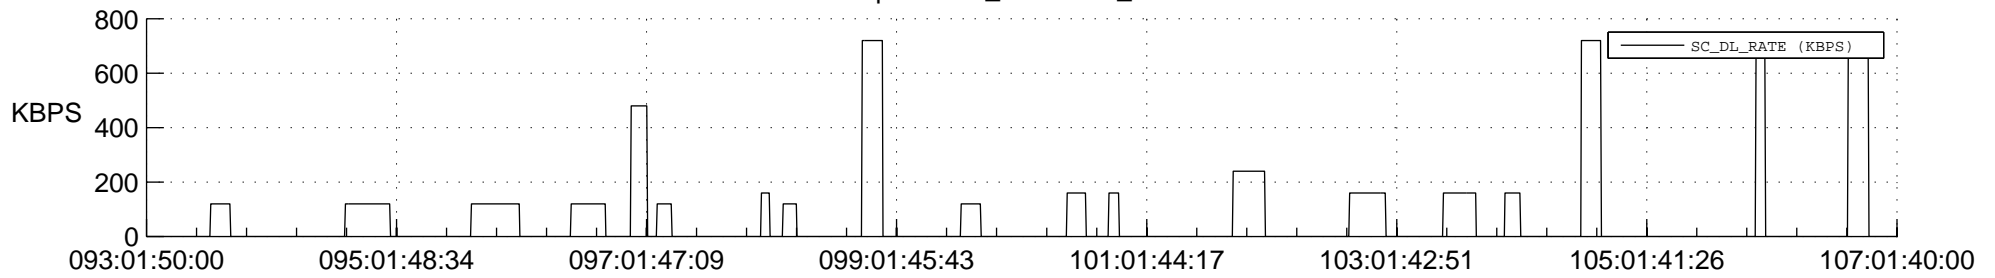

## Spacecraft\_DownLink\_Rate

Ground Time (2014:093:01:50:00.000 -2014:107:01:40:00.000)