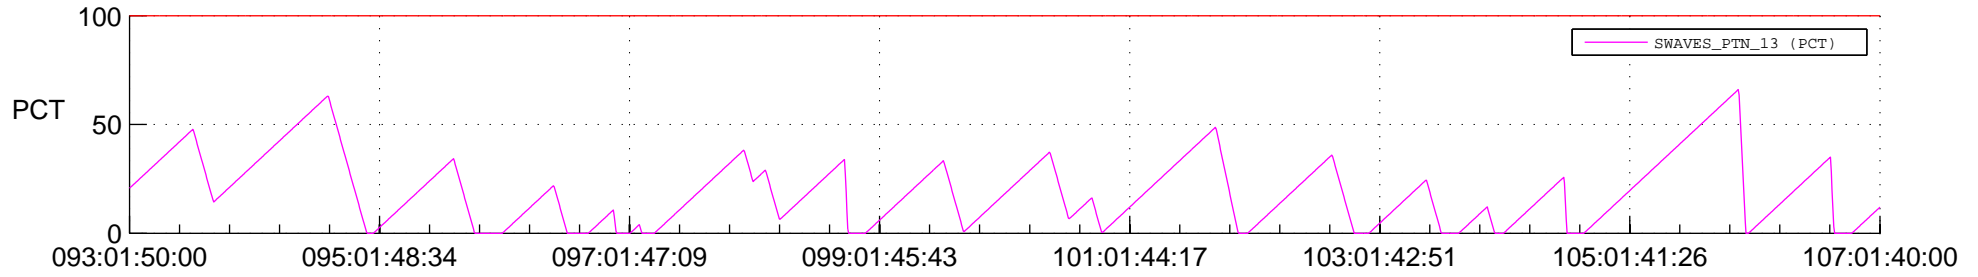

# STEREO BEHIND SSR PCT Full Prediction

## SWAVES\_Percent\_Full\_Prediction

## Spacecraft\_DownLink\_Rate

Ground Time (2014:093:01:50:00.000 -2014:107:01:40:00.000)