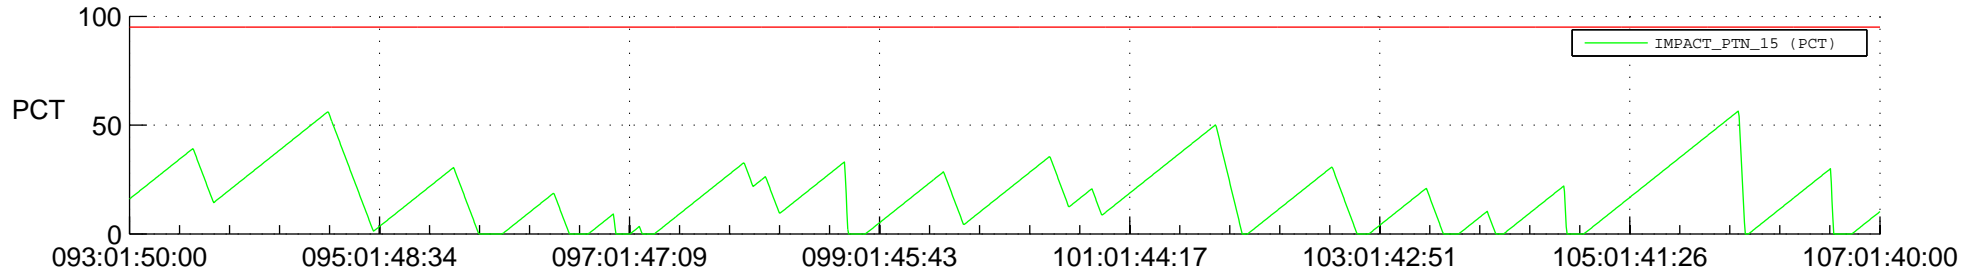

IMPACT_Percent_Full_Prediction