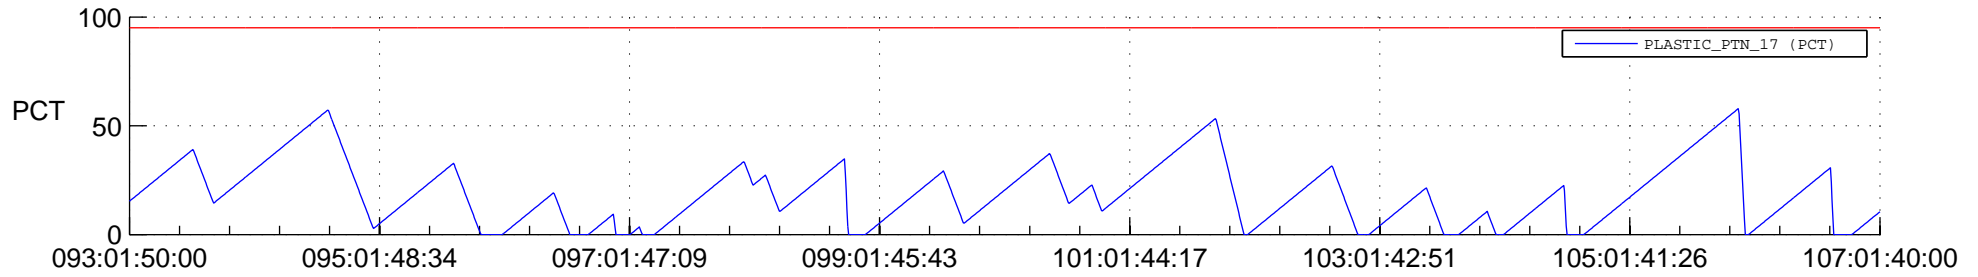

# STEREO BEHIND SSR PCT Full Prediction

## SWAVES\_Percent\_Full\_Prediction

## Spacecraft\_DownLink\_Rate

Ground Time (2014:093:01:50:00.000 -2014:107:01:40:00.000)