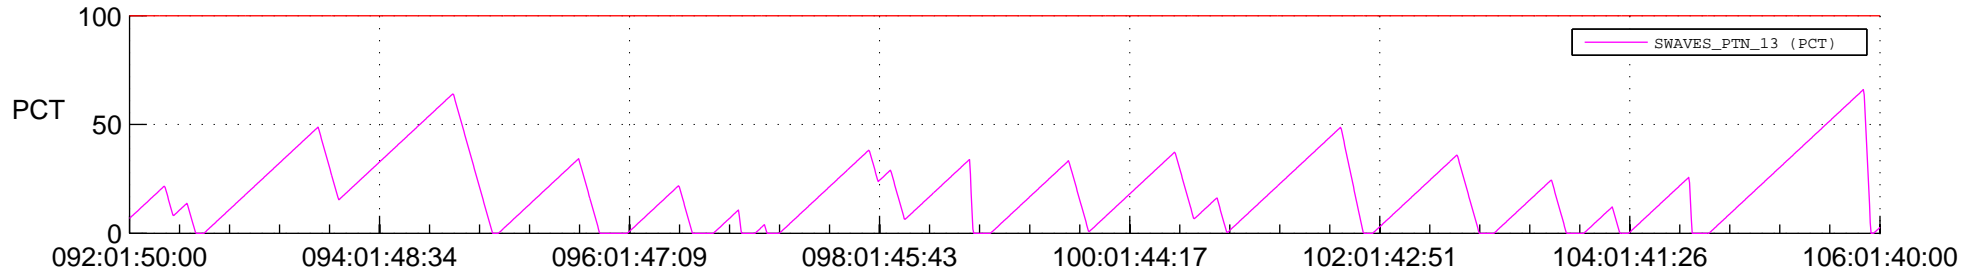

STEREO BEHIND SSR PCT Full Prediction

SWAVES_Percent_Full_Prediction

IMPACT_Percent_Full_Prediction

PLASTIC_Percent_Full_Prediction

Spacecraft_DownLink_Rate