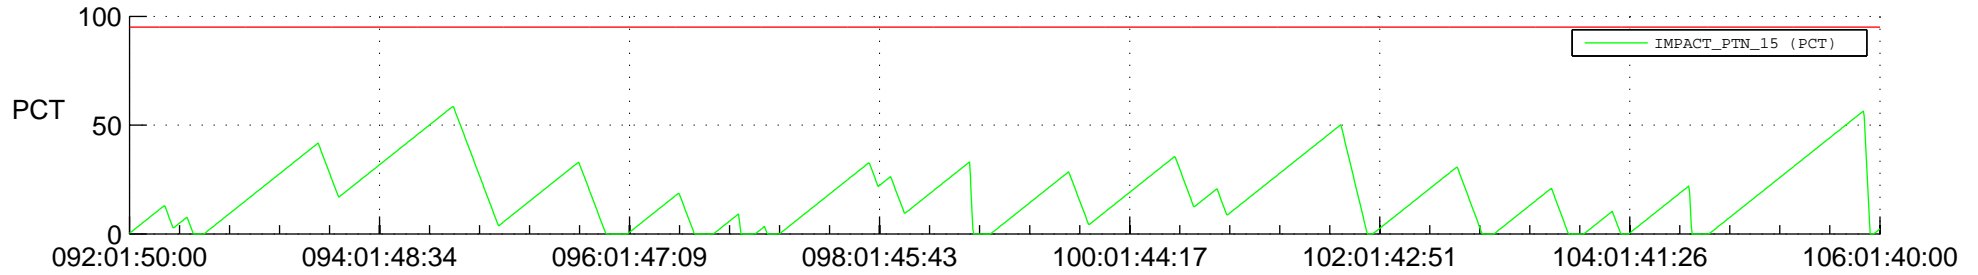

STEREO BEHIND SSR PCT Full Prediction

SWAVES_Percent_Full_Prediction

IMPACT_Percent_Full_Prediction

PLASTIC_Percent_Full_Prediction

Spacecraft_DownLink_Rate