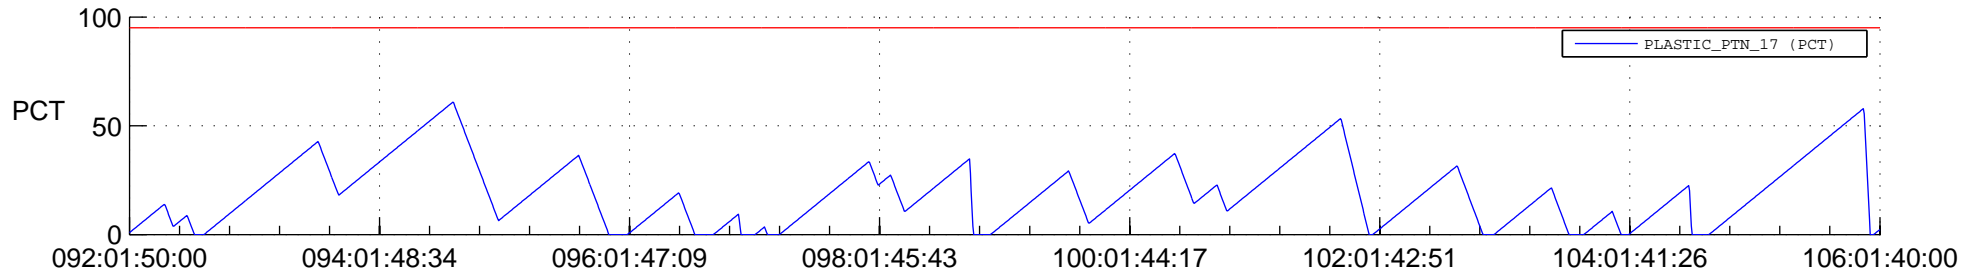

STEREO BEHIND SSR PCT Full Prediction

SWAVES_Percent_Full_Prediction

IMPACT_Percent_Full_Prediction

PLASTIC_Percent_Full_Prediction

Spacecraft_DownLink_Rate