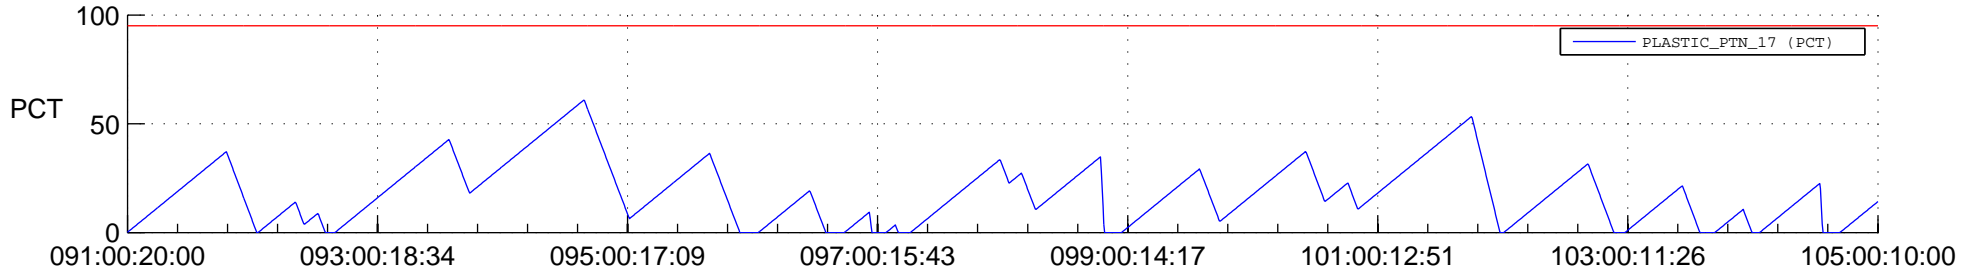

STEREO BEHIND SSR PCT Full Prediction

SWAVES_Percent_Full_Prediction

IMPACT_Percent_Full_Prediction

PLASTIC_Percent_Full_Prediction

Spacecraft_DownLink_Rate