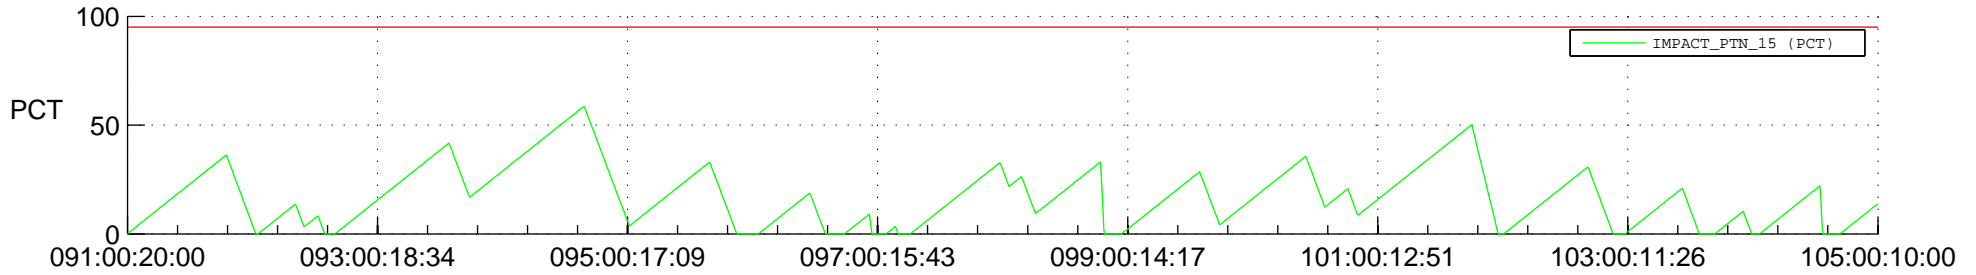

STEREO BEHIND SSR PCT Full Prediction

SWAVES_Percent_Full_Prediction

IMPACT_Percent_Full_Prediction

PLASTIC_Percent_Full_Prediction

Spacecraft_DownLink_Rate