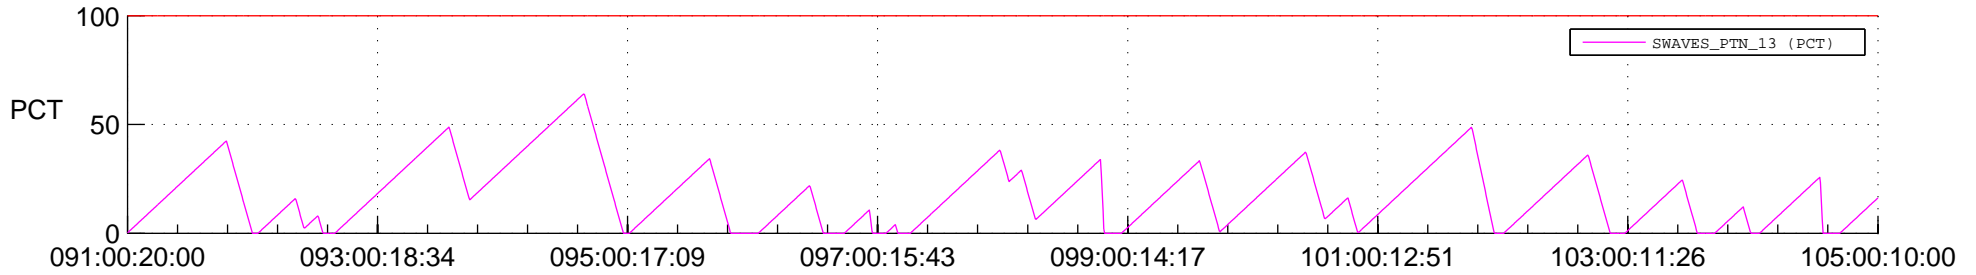

STEREO BEHIND SSR PCT Full Prediction

SWAVES_Percent_Full_Prediction

IMPACT_Percent_Full_Prediction

PLASTIC_Percent_Full_Prediction

Spacecraft_DownLink_Rate