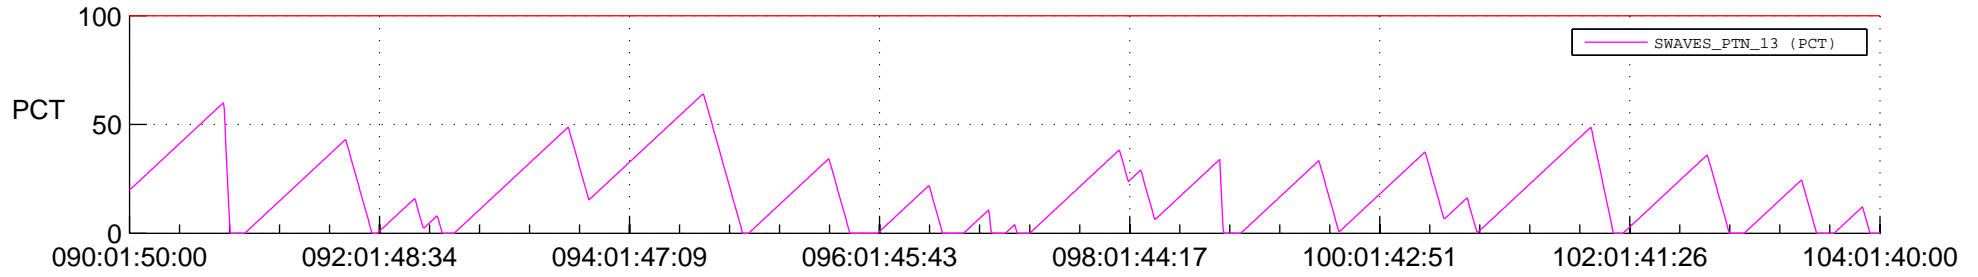

# STEREO BEHIND SSR PCT Full Prediction

## SWAVES\_Percent\_Full\_Prediction

## Spacecraft\_DownLink\_Rate

Ground Time (2014:090:01:50:00.000 -2014:104:01:40:00.000)