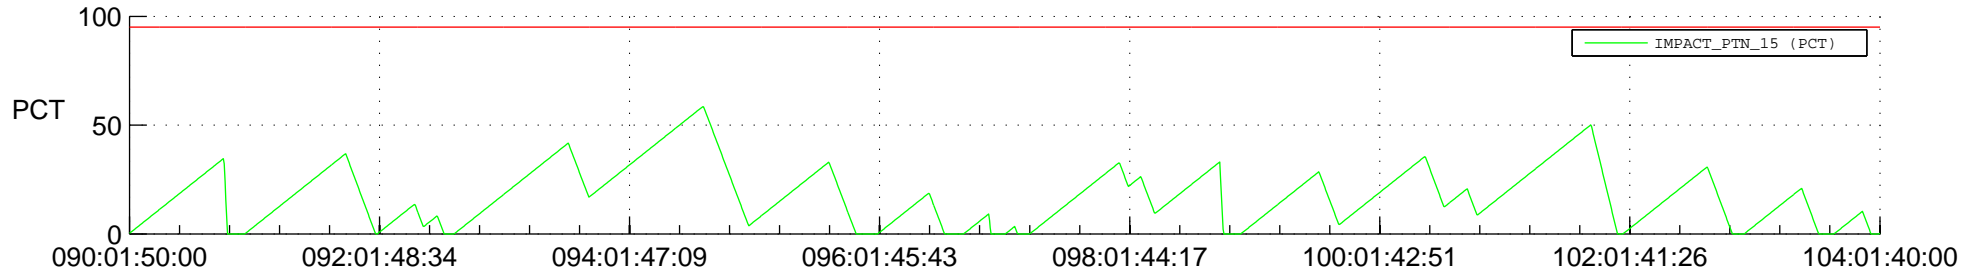

IMPACT_Percent_Full_Prediction