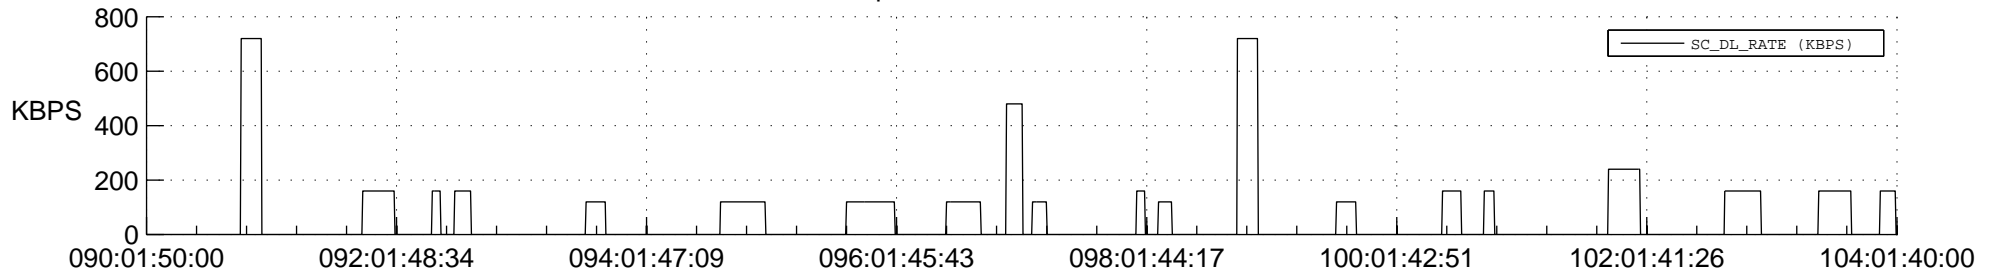

## Spacecraft\_DownLink\_Rate

Ground Time (2014:090:01:50:00.000 -2014:104:01:40:00.000)