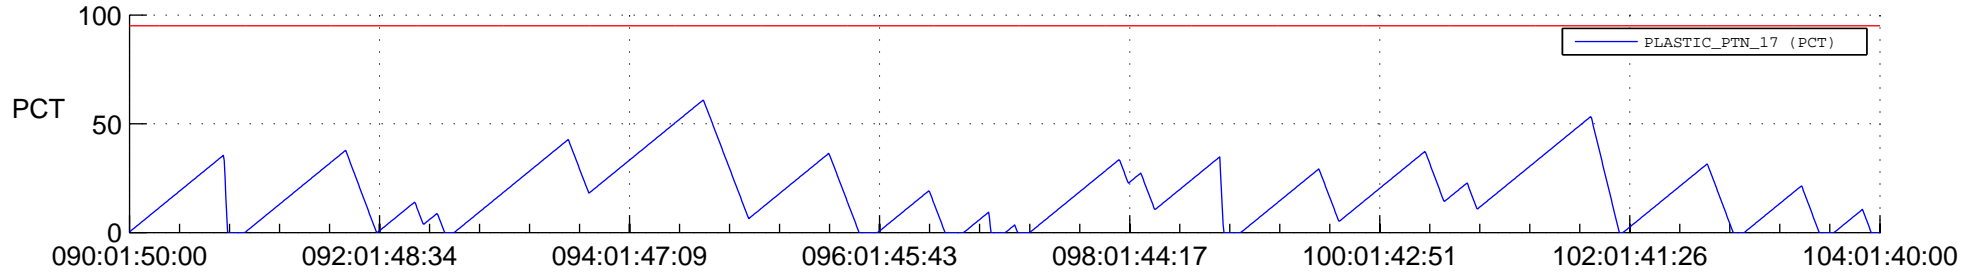

# STEREO BEHIND SSR PCT Full Prediction

## SWAVES\_Percent\_Full\_Prediction

## Spacecraft\_DownLink\_Rate

Ground Time (2014:090:01:50:00.000 -2014:104:01:40:00.000)