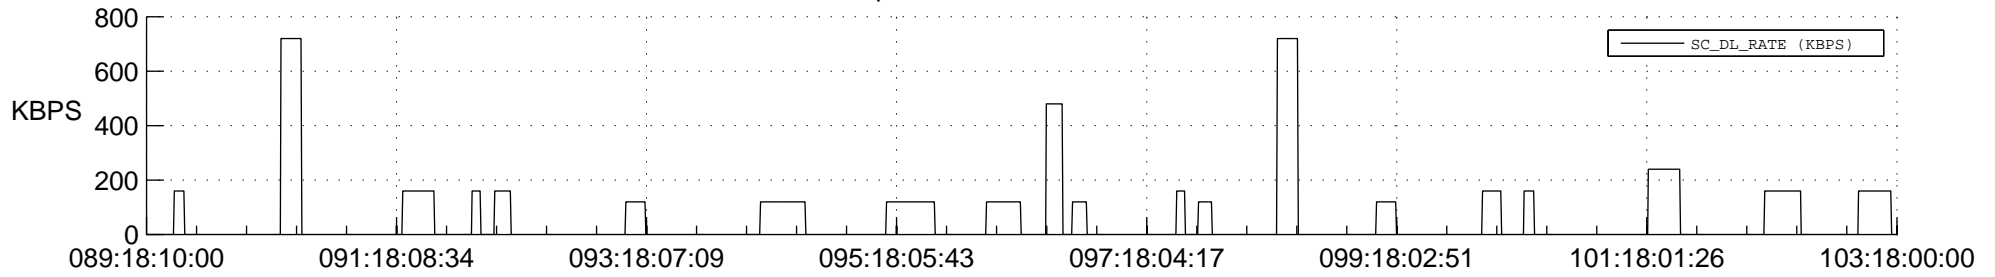

## Spacecraft\_DownLink\_Rate

Ground Time (2014:089:18:10:00.000 -2014:103:18:00:00.000)