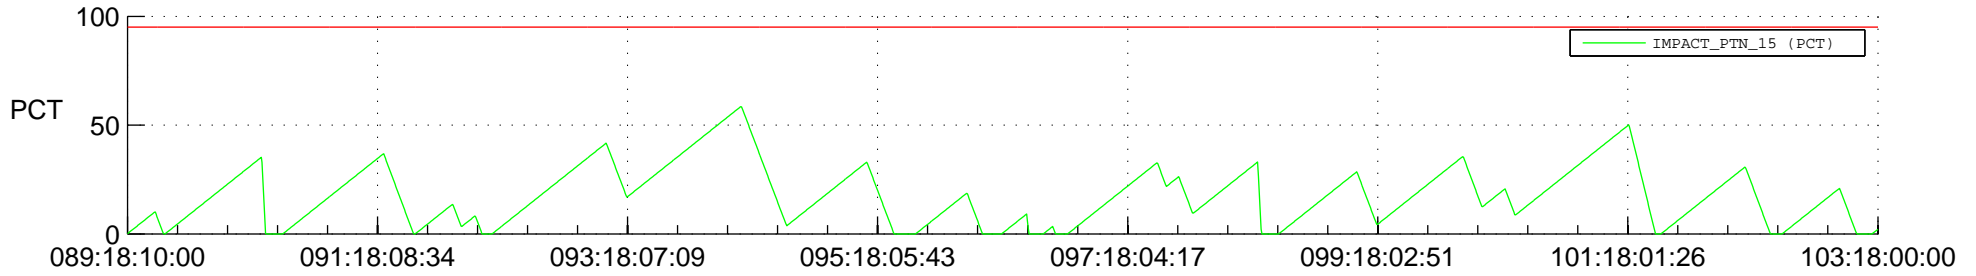

IMPACT_Percent_Full_Prediction