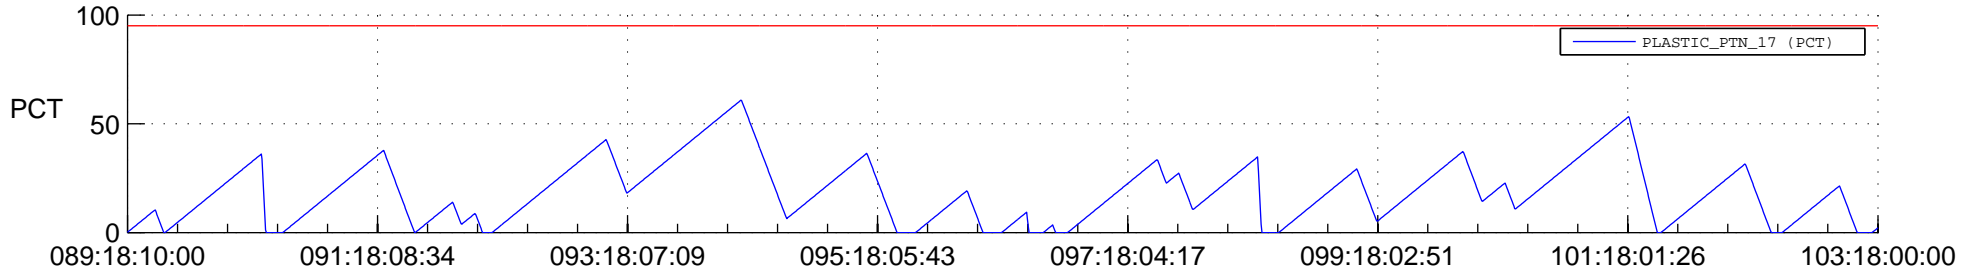

# STEREO BEHIND SSR PCT Full Prediction

## SWAVES\_Percent\_Full\_Prediction

## Spacecraft\_DownLink\_Rate

Ground Time (2014:089:18:10:00.000 -2014:103:18:00:00.000)