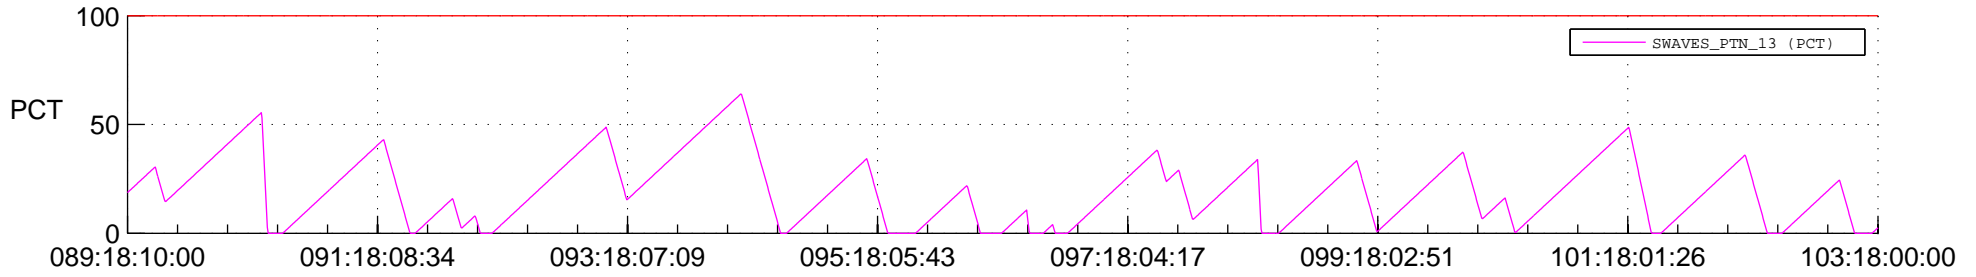

# STEREO BEHIND SSR PCT Full Prediction

## SWAVES\_Percent\_Full\_Prediction

## Spacecraft\_DownLink\_Rate

Ground Time (2014:089:18:10:00.000 -2014:103:18:00:00.000)