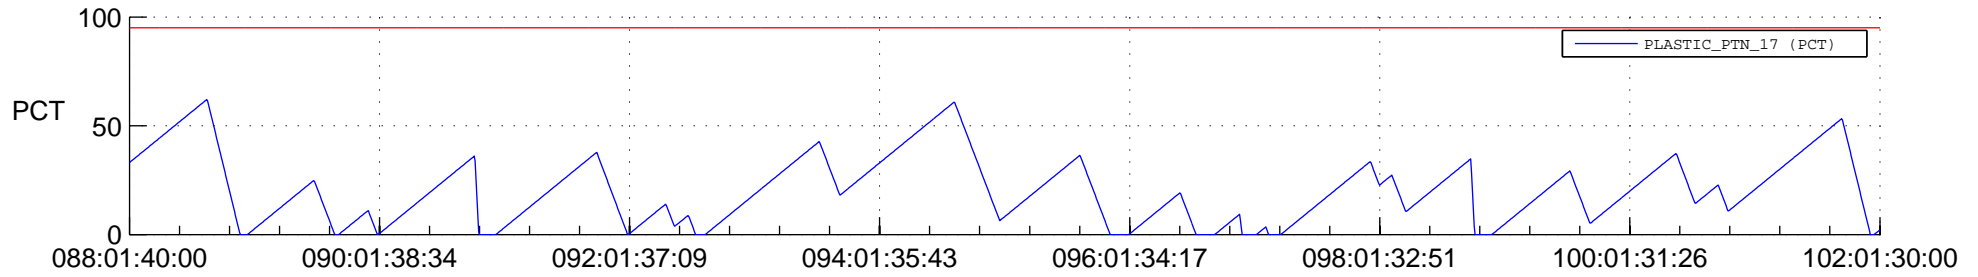

STEREO BEHIND SSR PCT Full Prediction

SWAVES_Percent_Full_Prediction

IMPACT_Percent_Full_Prediction

PLASTIC_Percent_Full_Prediction

Spacecraft_DownLink_Rate

Ground Time (2014:088:01:40:00.000 -2014:102:01:30:00.000)