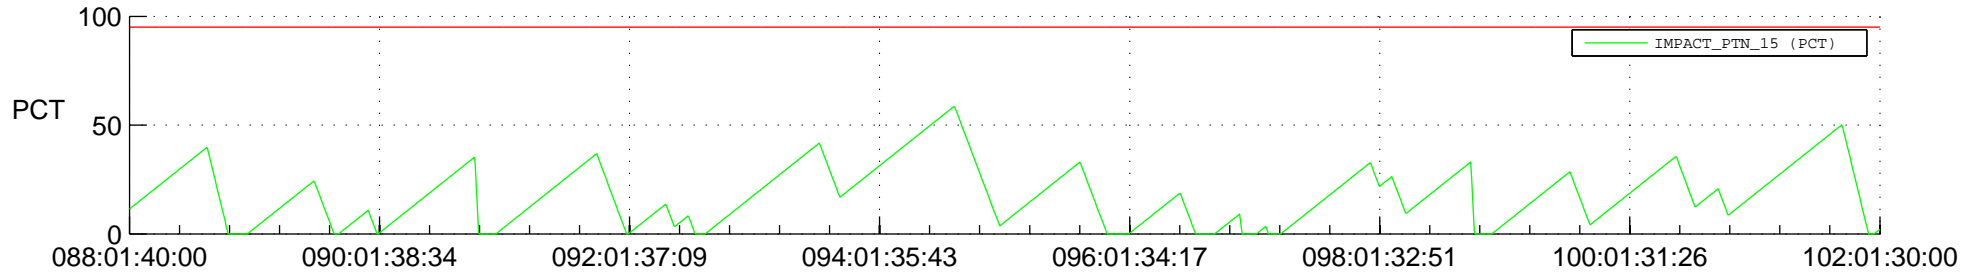

STEREO BEHIND SSR PCT Full Prediction

SWAVES_Percent_Full_Prediction

IMPACT_Percent_Full_Prediction

PLASTIC_Percent_Full_Prediction

Spacecraft_DownLink_Rate

Ground Time (2014:088:01:40:00.000 -2014:102:01:30:00.000)