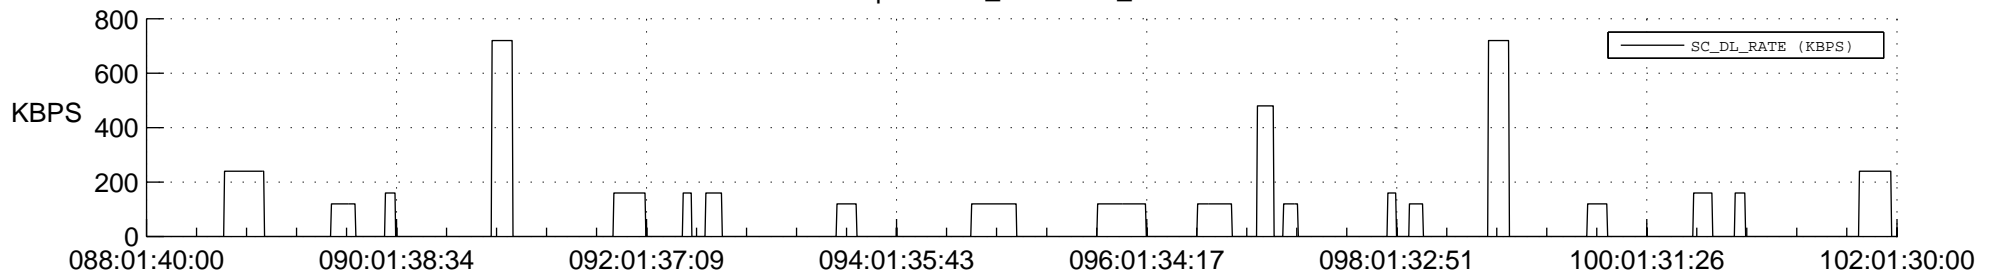

STEREO BEHIND SSR PCT Full Prediction

SWAVES_Percent_Full_Prediction

IMPACT_Percent_Full_Prediction

PLASTIC_Percent_Full_Prediction

Spacecraft_DownLink_Rate

Ground Time (2014:088:01:40:00.000 -2014:102:01:30:00.000)