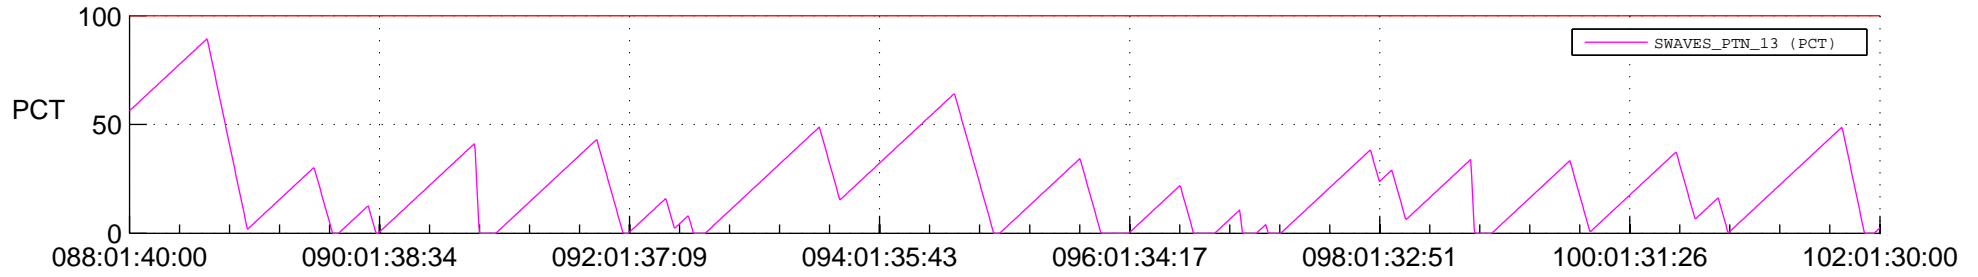

STEREO BEHIND SSR PCT Full Prediction

SWAVES_Percent_Full_Prediction

IMPACT_Percent_Full_Prediction

PLASTIC_Percent_Full_Prediction

Spacecraft_DownLink_Rate

Ground Time (2014:088:01:40:00.000 -2014:102:01:30:00.000)