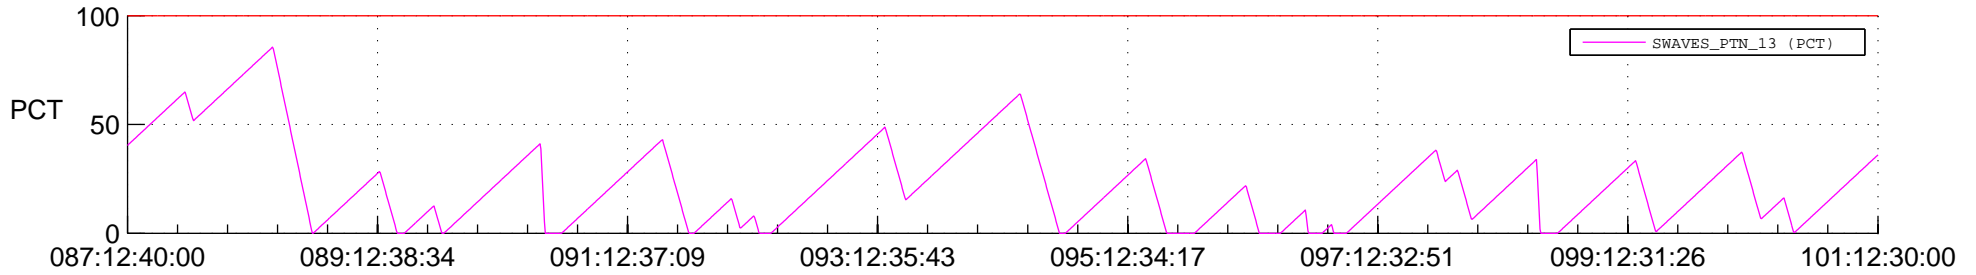

STEREO BEHIND SSR PCT Full Prediction

SWAVES_Percent_Full_Prediction

IMPACT_Percent_Full_Prediction

PLASTIC_Percent_Full_Prediction

Spacecraft_DownLink_Rate