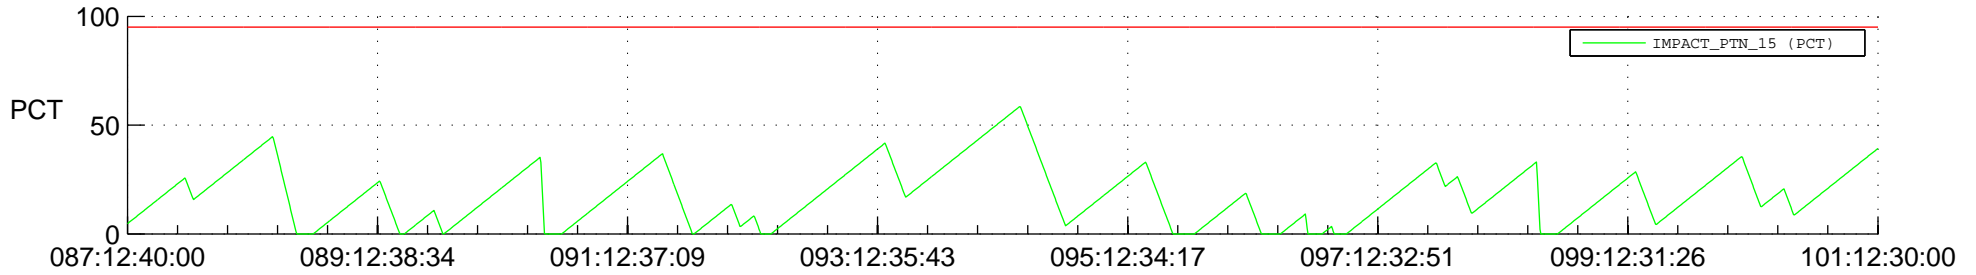

STEREO BEHIND SSR PCT Full Prediction

SWAVES_Percent_Full_Prediction

IMPACT_Percent_Full_Prediction

PLASTIC_Percent_Full_Prediction

Spacecraft_DownLink_Rate