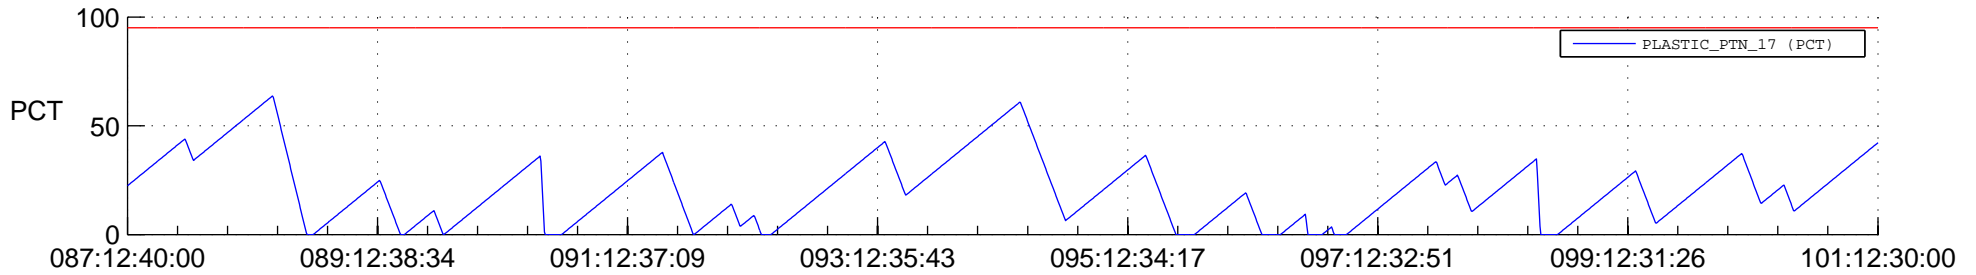

STEREO BEHIND SSR PCT Full Prediction

SWAVES_Percent_Full_Prediction

IMPACT_Percent_Full_Prediction

PLASTIC_Percent_Full_Prediction

Spacecraft_DownLink_Rate