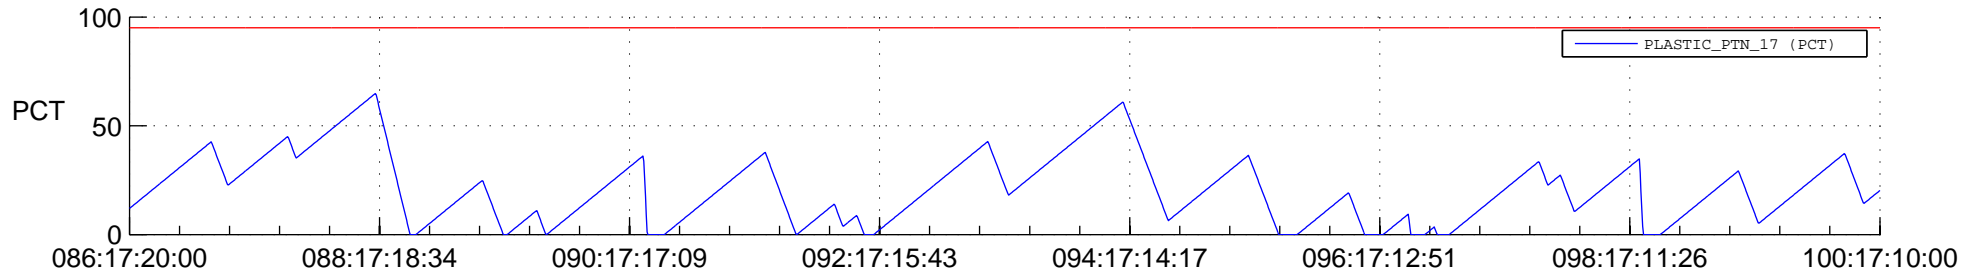

PLASTIC_Percent_Full_Prediction