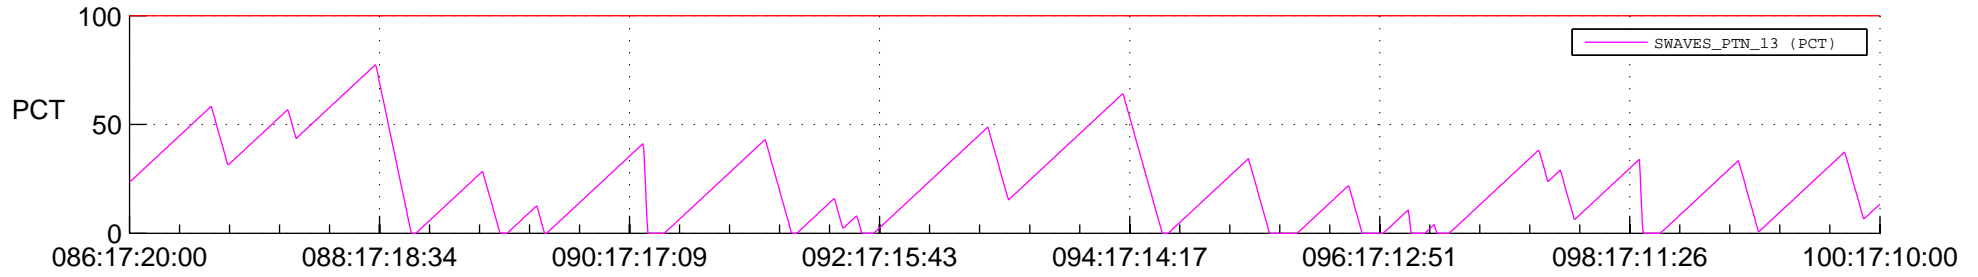

# STEREO BEHIND SSR PCT Full Prediction

## SWAVES\_Percent\_Full\_Prediction