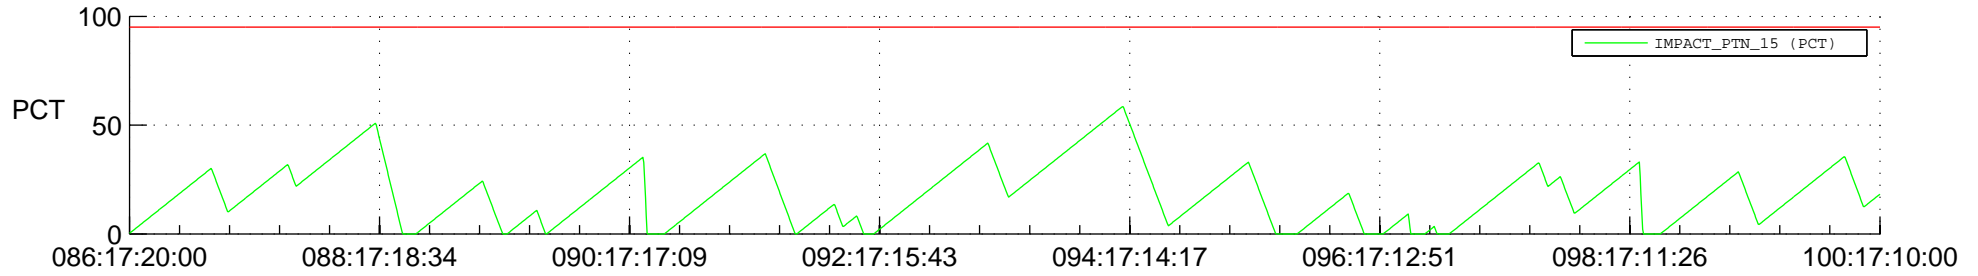

IMPACT_Percent_Full_Prediction