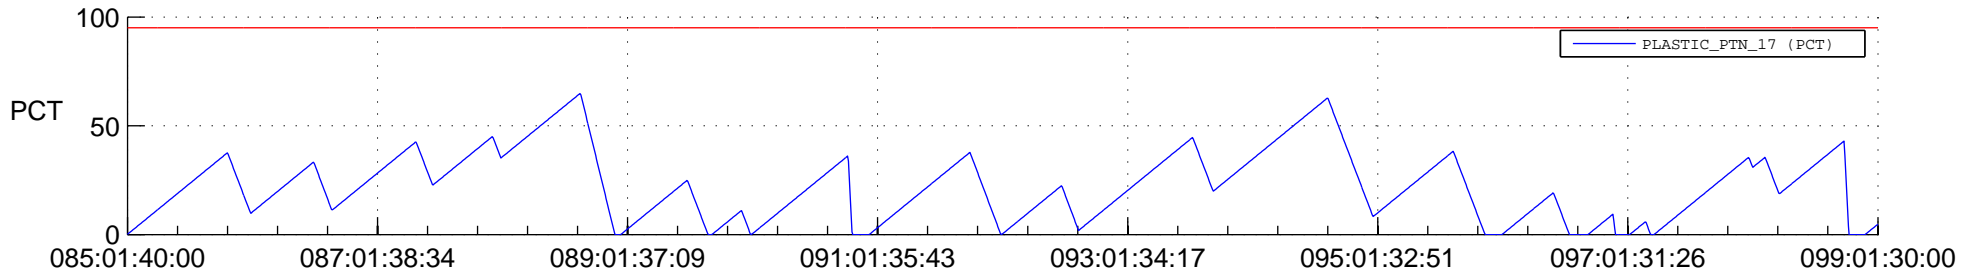

STEREO BEHIND SSR PCT Full Prediction

SWAVES_Percent_Full_Prediction

IMPACT_Percent_Full_Prediction

PLASTIC_Percent_Full_Prediction

Spacecraft_DownLink_Rate