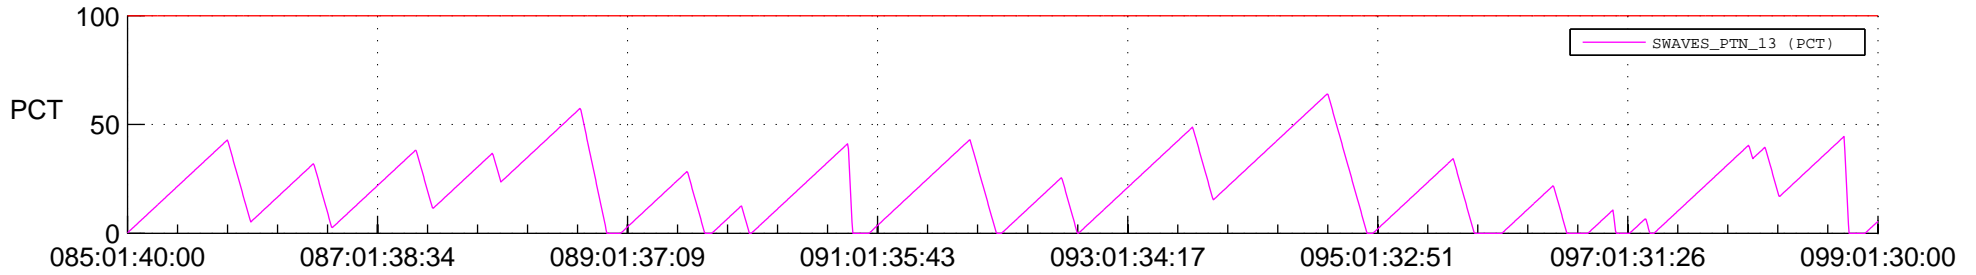

STEREO BEHIND SSR PCT Full Prediction

SWAVES_Percent_Full_Prediction

IMPACT_Percent_Full_Prediction

PLASTIC_Percent_Full_Prediction

Spacecraft_DownLink_Rate