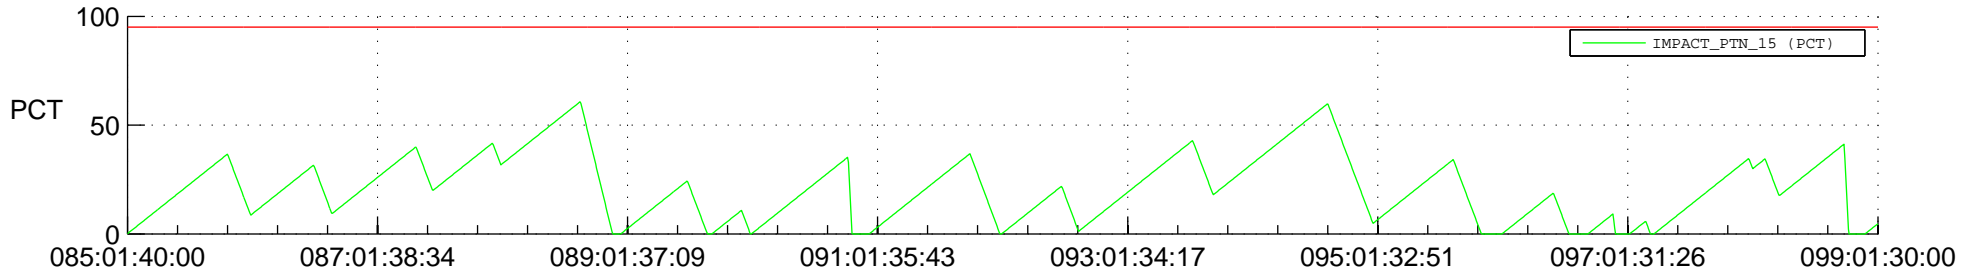

STEREO BEHIND SSR PCT Full Prediction

SWAVES_Percent_Full_Prediction

IMPACT_Percent_Full_Prediction

PLASTIC_Percent_Full_Prediction

Spacecraft_DownLink_Rate