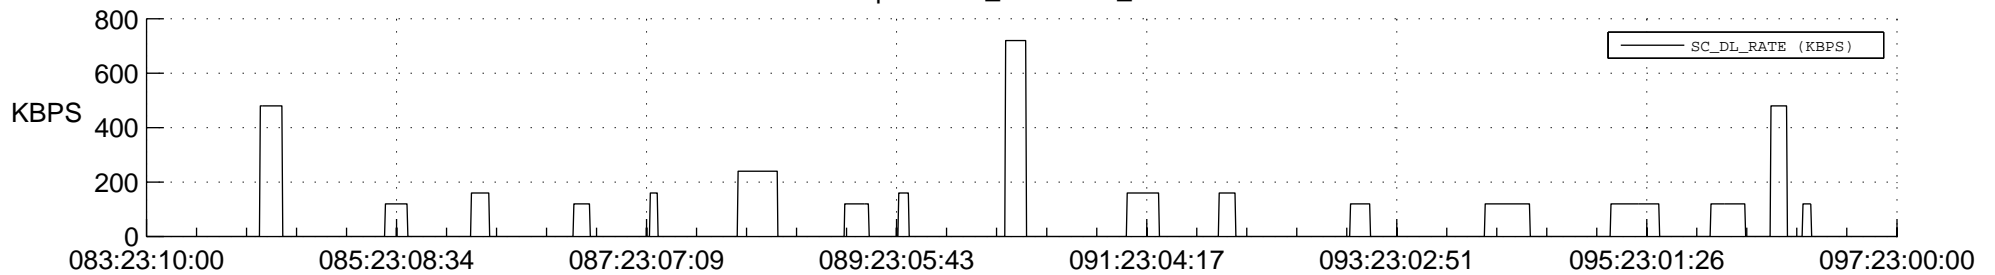

## Spacecraft\_DownLink\_Rate

Ground Time (2014:083:23:10:00.000 -2014:097:23:00:00.000)