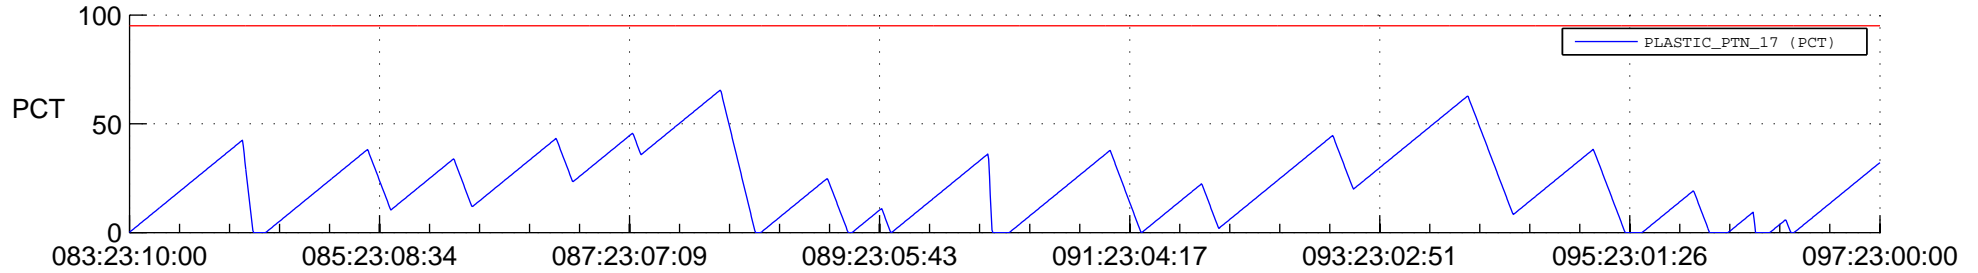

# STEREO BEHIND SSR PCT Full Prediction

## SWAVES\_Percent\_Full\_Prediction

## Spacecraft\_DownLink\_Rate

Ground Time (2014:083:23:10:00.000 -2014:097:23:00:00.000)