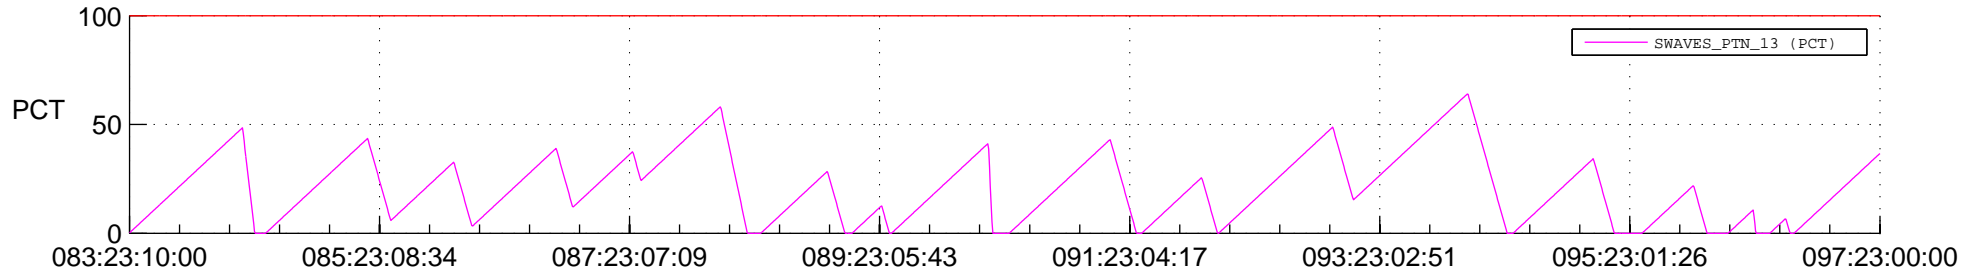

# STEREO BEHIND SSR PCT Full Prediction

## SWAVES\_Percent\_Full\_Prediction

## Spacecraft\_DownLink\_Rate

Ground Time (2014:083:23:10:00.000 -2014:097:23:00:00.000)