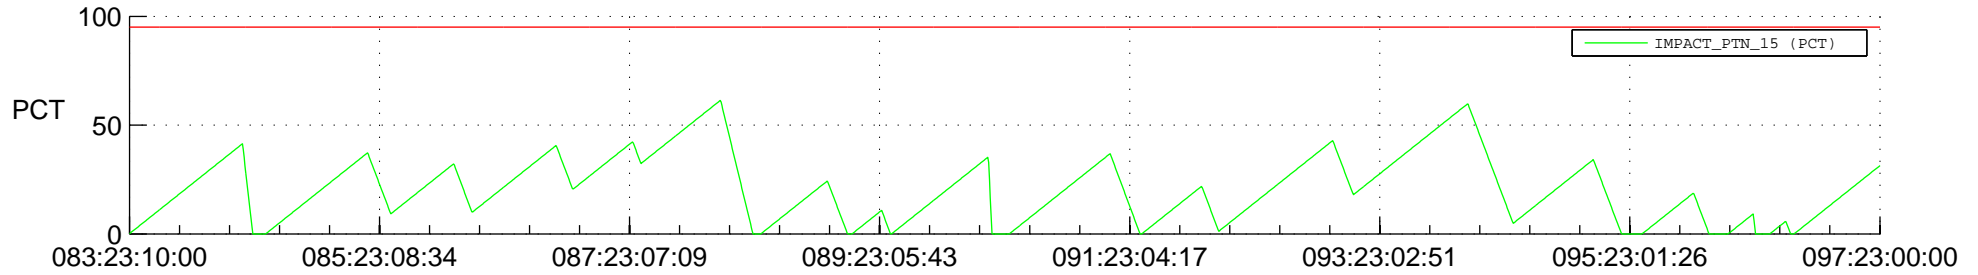

IMPACT_Percent_Full_Prediction