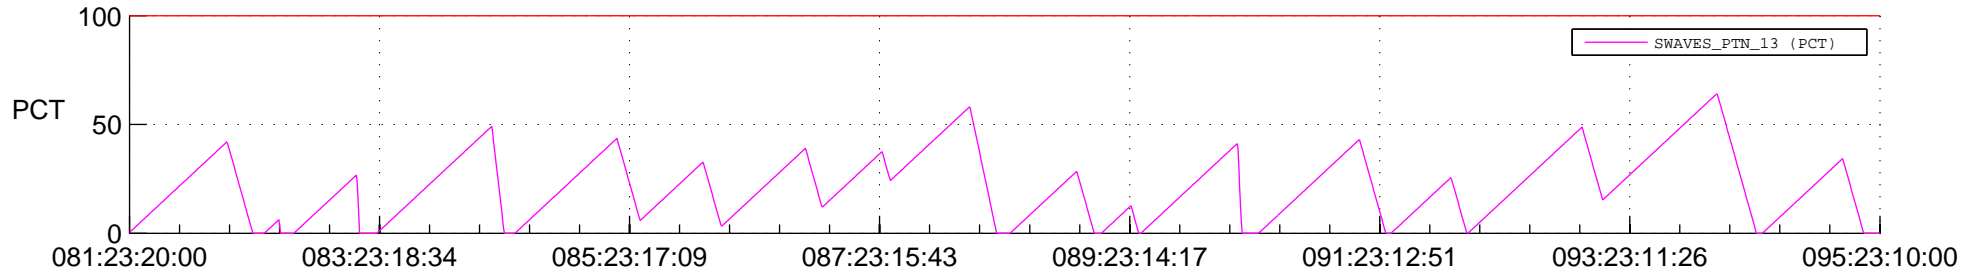

STEREO BEHIND SSR PCT Full Prediction

SWAVES_Percent_Full_Prediction

IMPACT_Percent_Full_Prediction

PLASTIC_Percent_Full_Prediction

Spacecraft_DownLink_Rate