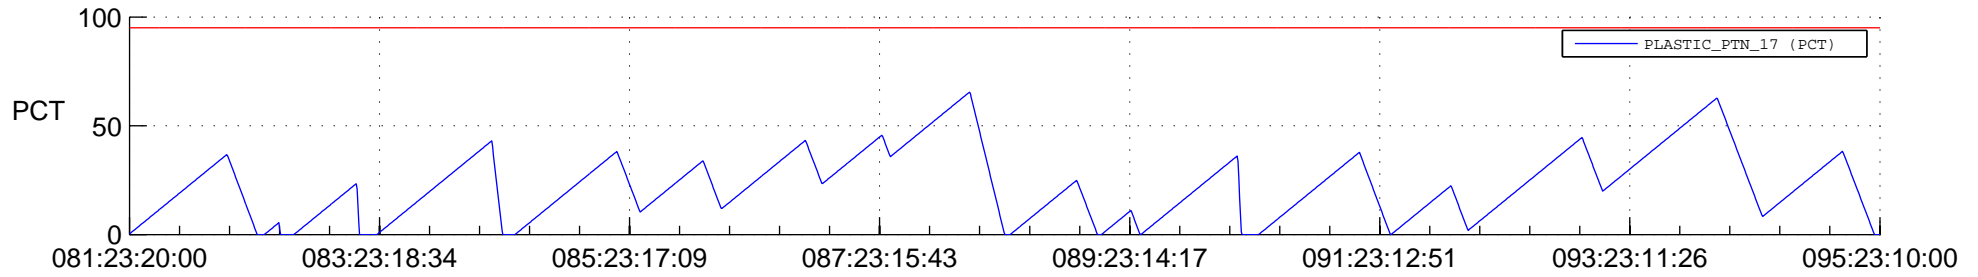

STEREO BEHIND SSR PCT Full Prediction

SWAVES_Percent_Full_Prediction

IMPACT_Percent_Full_Prediction

PLASTIC_Percent_Full_Prediction

Spacecraft_DownLink_Rate