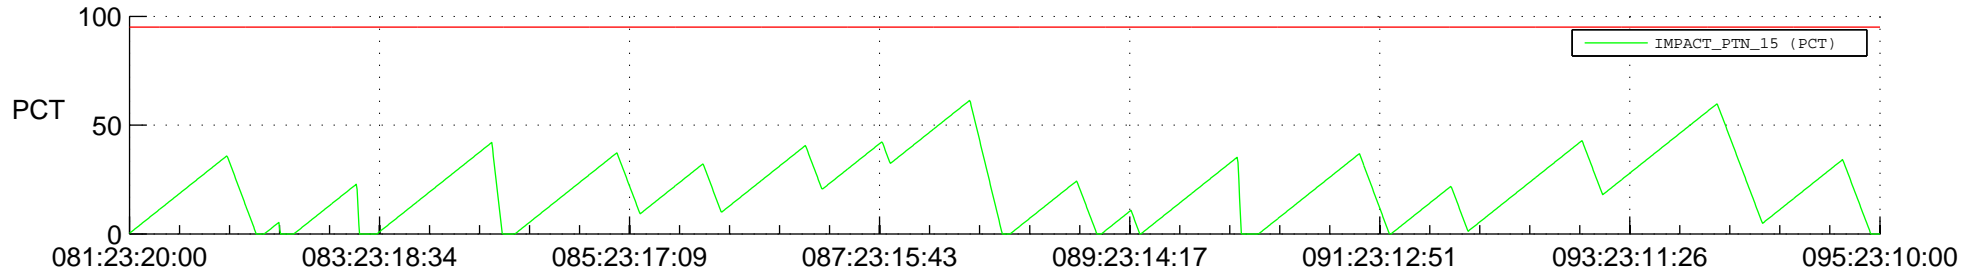

STEREO BEHIND SSR PCT Full Prediction

SWAVES_Percent_Full_Prediction

IMPACT_Percent_Full_Prediction

PLASTIC_Percent_Full_Prediction

Spacecraft_DownLink_Rate