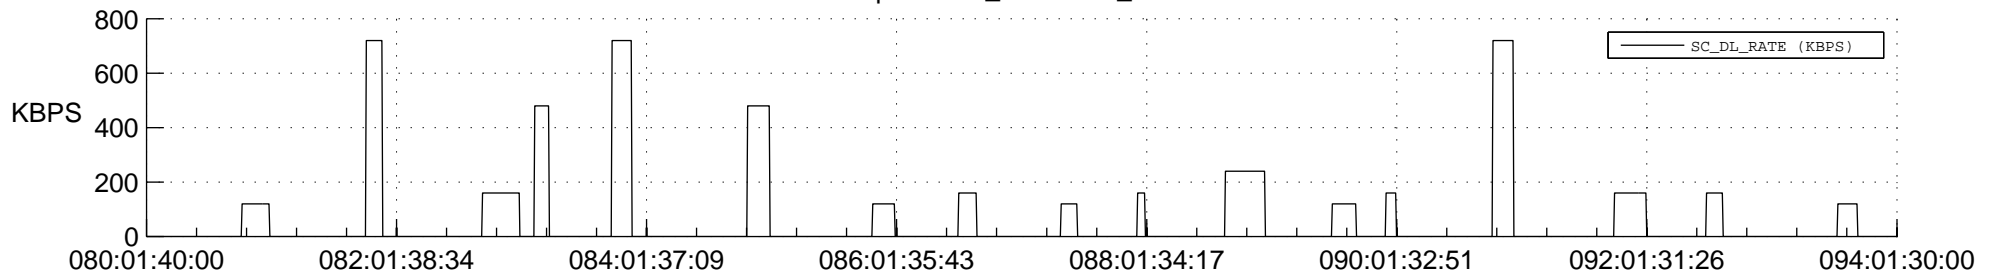

STEREO BEHIND SSR PCT Full Prediction

SWAVES_Percent_Full_Prediction

IMPACT_Percent_Full_Prediction

PLASTIC_Percent_Full_Prediction

Spacecraft_DownLink_Rate

Ground Time (2014:080:01:40:00.000 -2014:094:01:30:00.000)