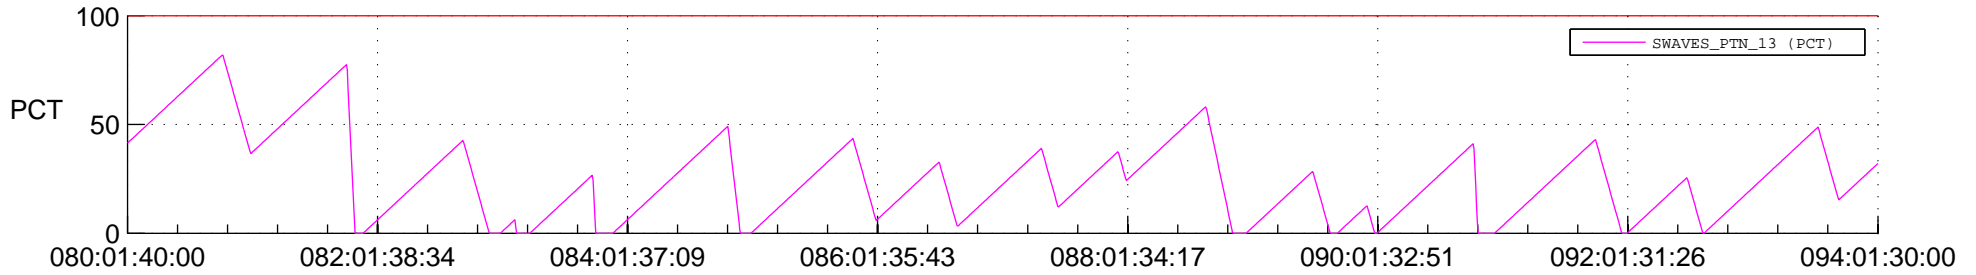

STEREO BEHIND SSR PCT Full Prediction

SWAVES_Percent_Full_Prediction

IMPACT_Percent_Full_Prediction

PLASTIC_Percent_Full_Prediction

Spacecraft_DownLink_Rate

Ground Time (2014:080:01:40:00.000 -2014:094:01:30:00.000)