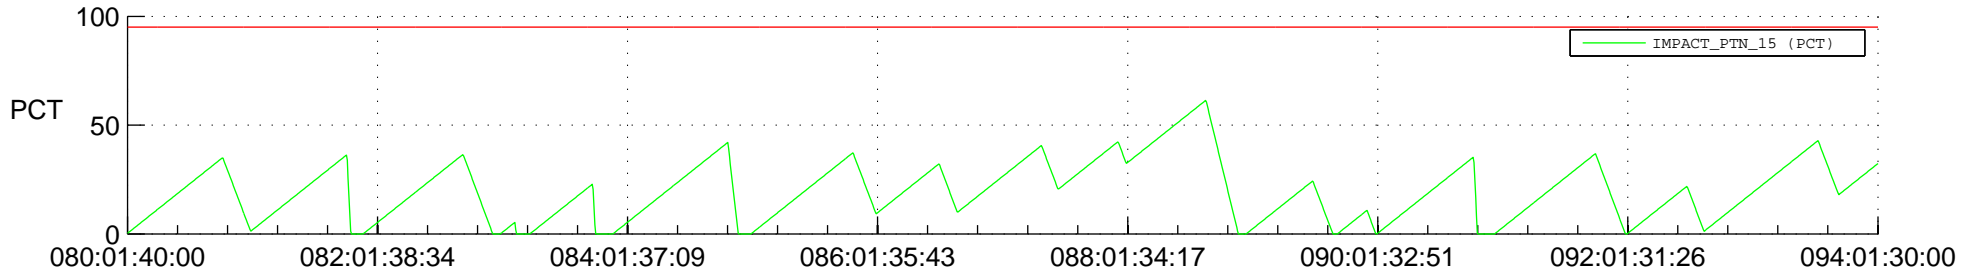

STEREO BEHIND SSR PCT Full Prediction

SWAVES_Percent_Full_Prediction

IMPACT_Percent_Full_Prediction

PLASTIC_Percent_Full_Prediction

Spacecraft_DownLink_Rate

Ground Time (2014:080:01:40:00.000 -2014:094:01:30:00.000)