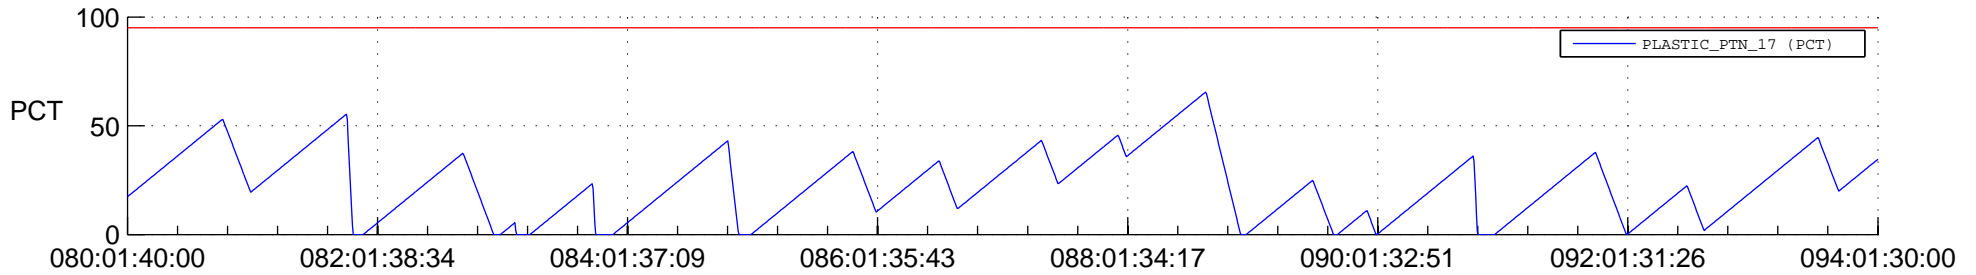

STEREO BEHIND SSR PCT Full Prediction

SWAVES_Percent_Full_Prediction

IMPACT_Percent_Full_Prediction

PLASTIC_Percent_Full_Prediction

Spacecraft_DownLink_Rate

Ground Time (2014:080:01:40:00.000 -2014:094:01:30:00.000)