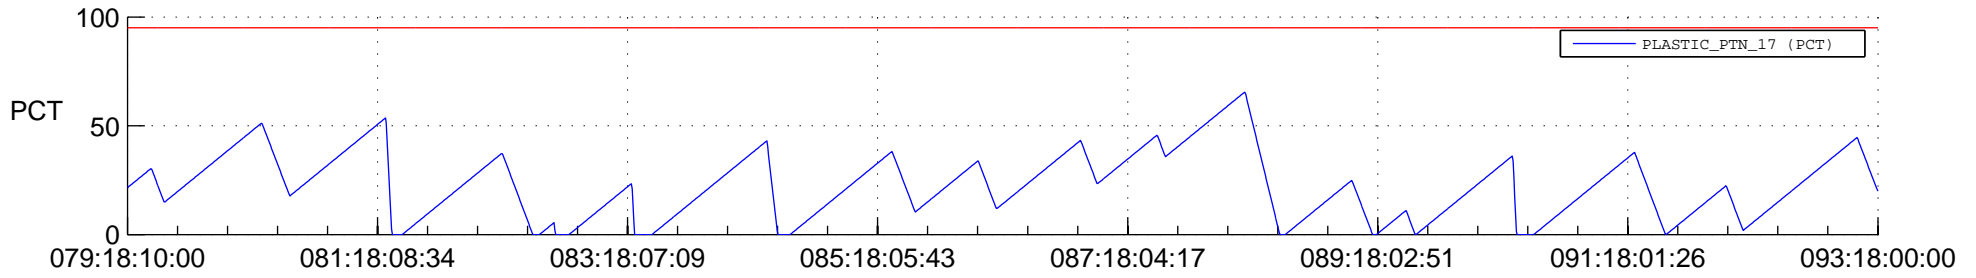

STEREO BEHIND SSR PCT Full Prediction

SWAVES_Percent_Full_Prediction

IMPACT_Percent_Full_Prediction

PLASTIC_Percent_Full_Prediction

Spacecraft_DownLink_Rate