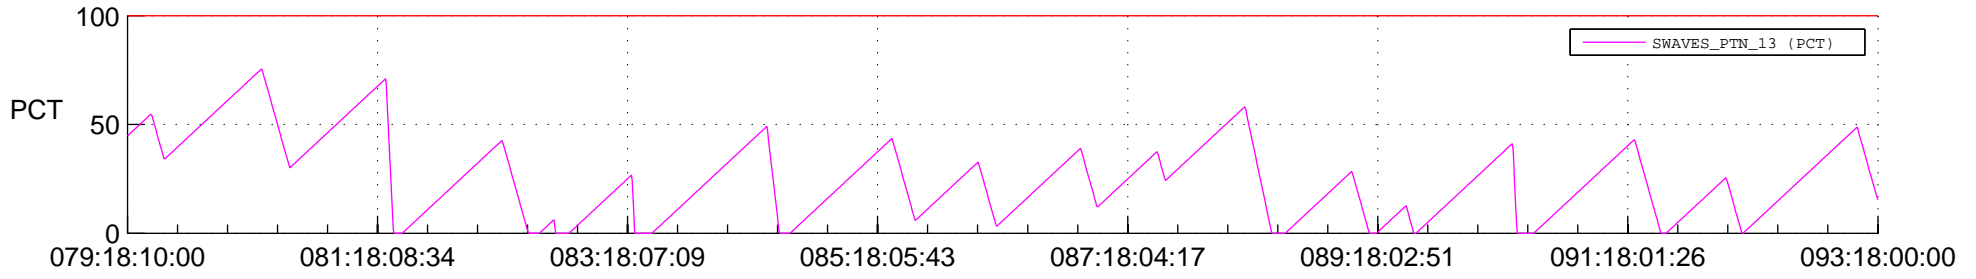

STEREO BEHIND SSR PCT Full Prediction

SWAVES_Percent_Full_Prediction

IMPACT_Percent_Full_Prediction

PLASTIC_Percent_Full_Prediction

Spacecraft_DownLink_Rate