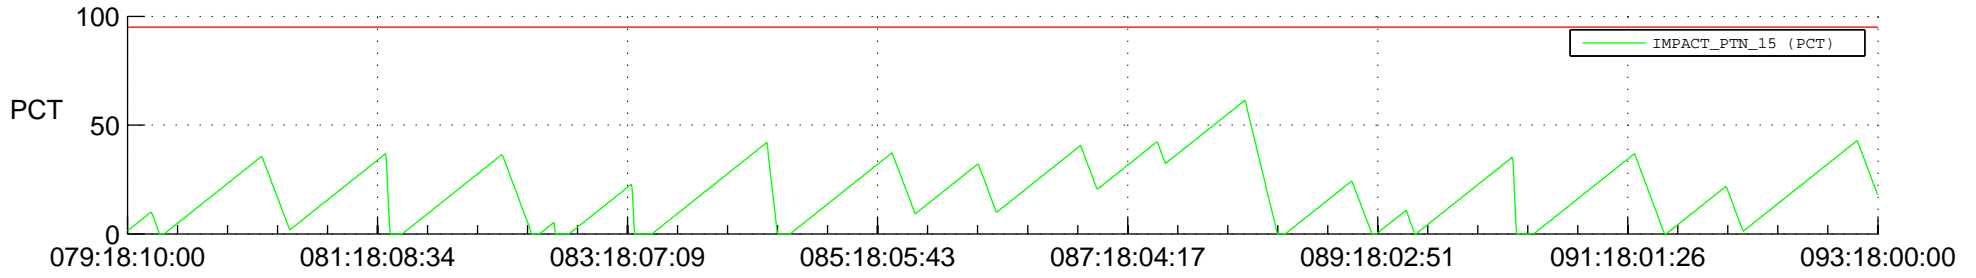

STEREO BEHIND SSR PCT Full Prediction

SWAVES_Percent_Full_Prediction

IMPACT_Percent_Full_Prediction

PLASTIC_Percent_Full_Prediction

Spacecraft_DownLink_Rate