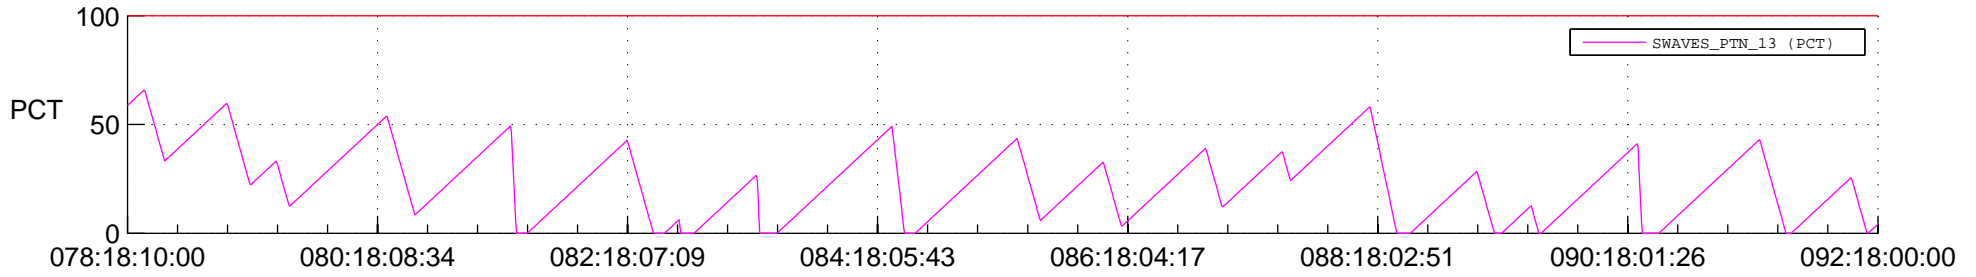

STEREO BEHIND SSR PCT Full Prediction

SWAVES_Percent_Full_Prediction

IMPACT_Percent_Full_Prediction

PLASTIC_Percent_Full_Prediction

Spacecraft_DownLink_Rate

Ground Time (2014:078:18:10:00.000 -2014:092:18:00:00.000)