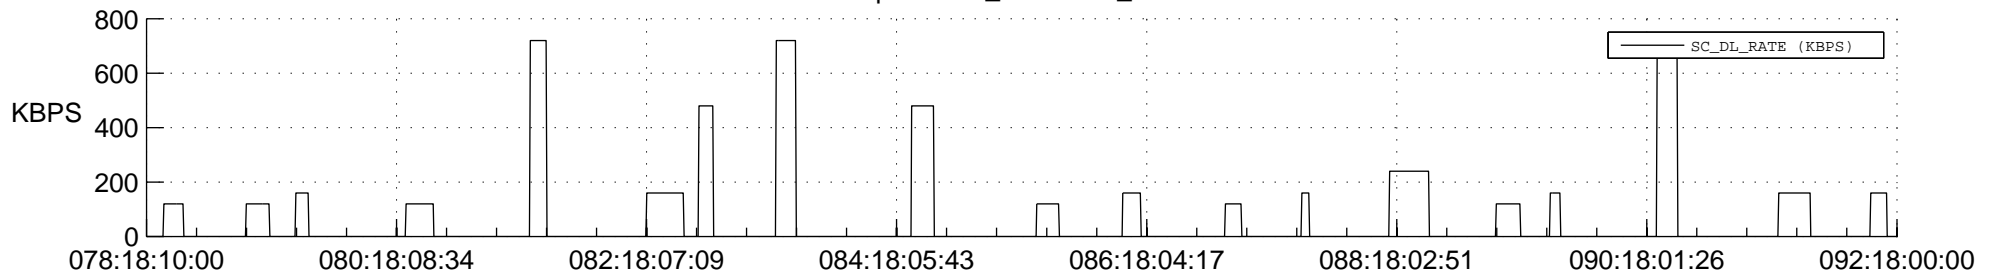

STEREO BEHIND SSR PCT Full Prediction

SWAVES_Percent_Full_Prediction

IMPACT_Percent_Full_Prediction

PLASTIC_Percent_Full_Prediction

Spacecraft_DownLink_Rate

Ground Time (2014:078:18:10:00.000 -2014:092:18:00:00.000)