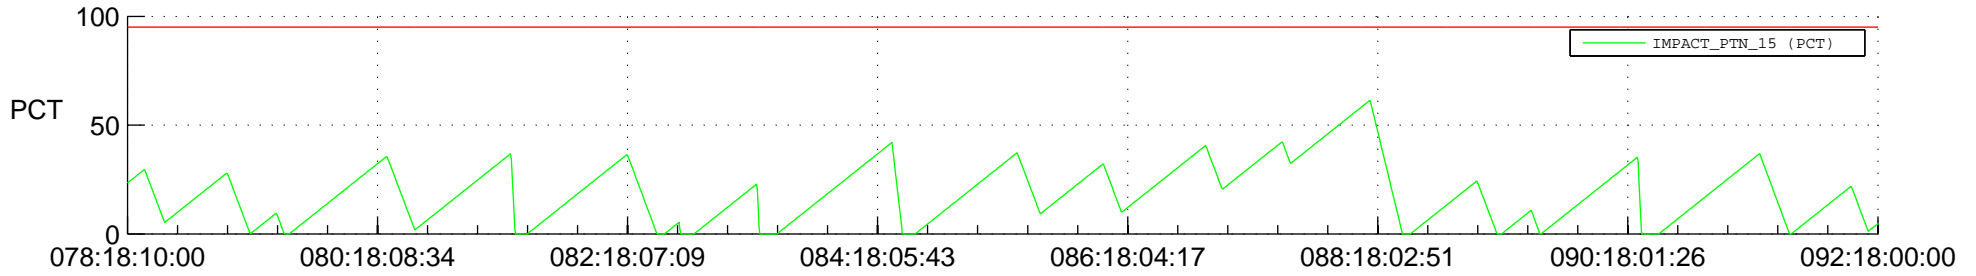

STEREO BEHIND SSR PCT Full Prediction

SWAVES_Percent_Full_Prediction

IMPACT_Percent_Full_Prediction

PLASTIC_Percent_Full_Prediction

Spacecraft_DownLink_Rate

Ground Time (2014:078:18:10:00.000 -2014:092:18:00:00.000)