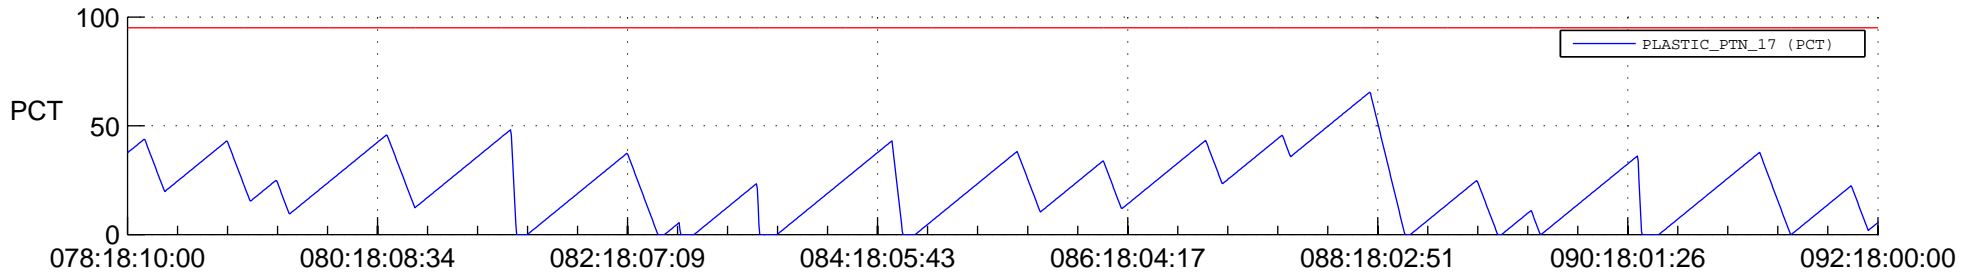

STEREO BEHIND SSR PCT Full Prediction

SWAVES_Percent_Full_Prediction

IMPACT_Percent_Full_Prediction

PLASTIC_Percent_Full_Prediction

Spacecraft_DownLink_Rate

Ground Time (2014:078:18:10:00.000 -2014:092:18:00:00.000)