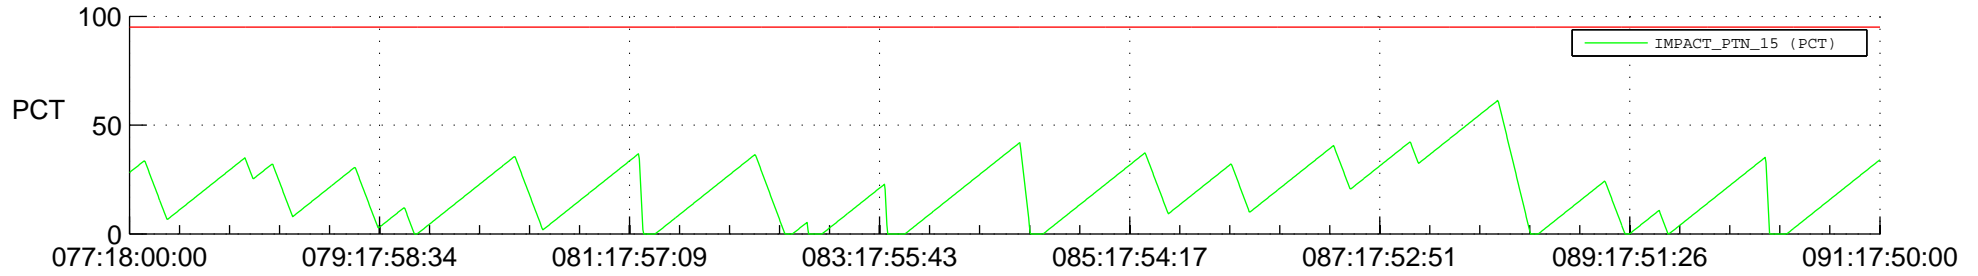

STEREO BEHIND SSR PCT Full Prediction

SWAVES_Percent_Full_Prediction

IMPACT_Percent_Full_Prediction

PLASTIC_Percent_Full_Prediction

Spacecraft_DownLink_Rate