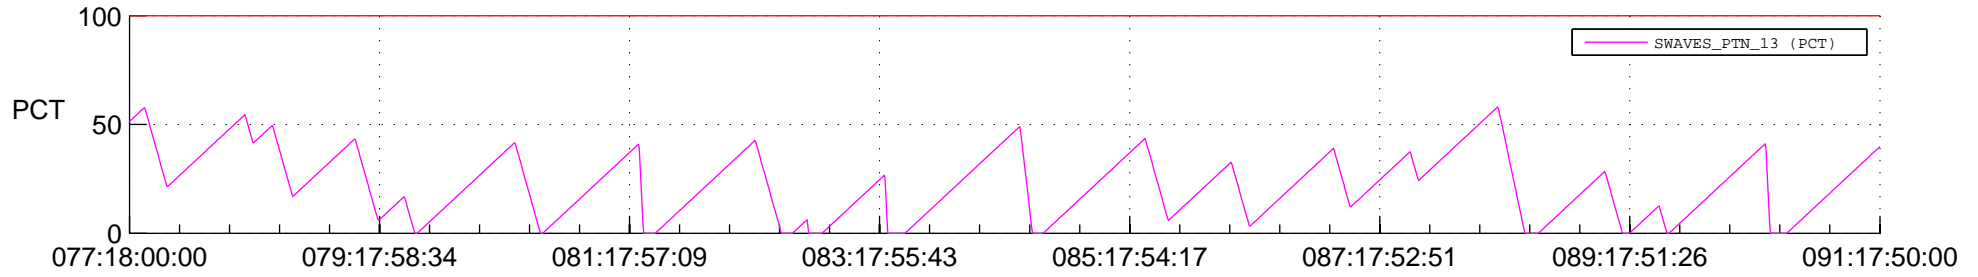

STEREO BEHIND SSR PCT Full Prediction

SWAVES_Percent_Full_Prediction

IMPACT_Percent_Full_Prediction

PLASTIC_Percent_Full_Prediction

Spacecraft_DownLink_Rate