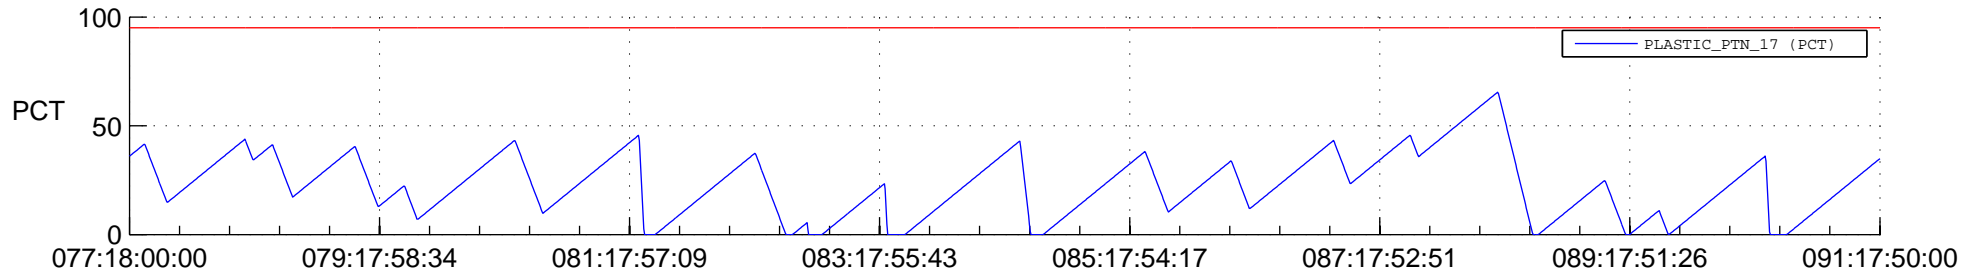

STEREO BEHIND SSR PCT Full Prediction

SWAVES_Percent_Full_Prediction

IMPACT_Percent_Full_Prediction

PLASTIC_Percent_Full_Prediction

Spacecraft_DownLink_Rate