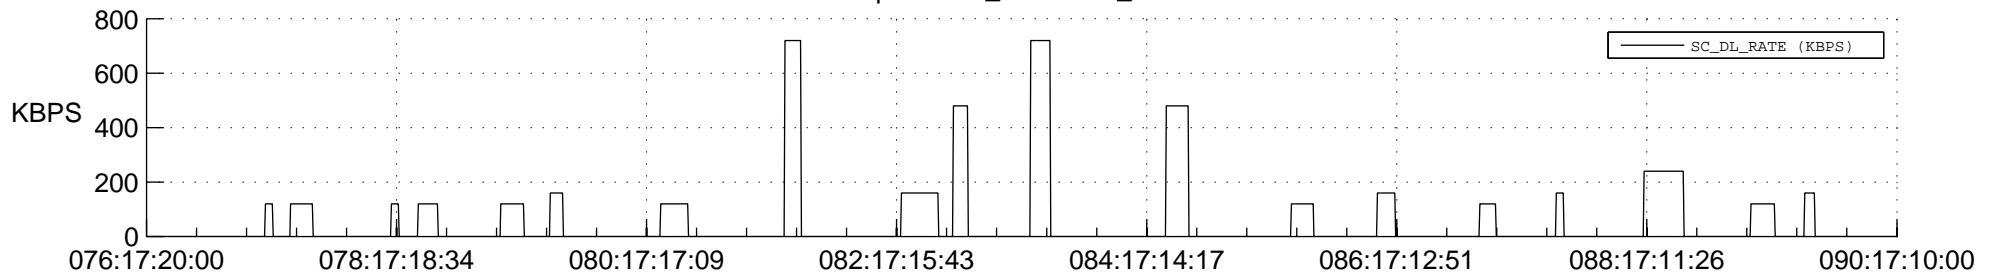

STEREO BEHIND SSR PCT Full Prediction

SWAVES_Percent_Full_Prediction

IMPACT_Percent_Full_Prediction

PLASTIC_Percent_Full_Prediction

Spacecraft_DownLink_Rate

Ground Time (2014:076:17:20:00.000 -2014:090:17:10:00.000)