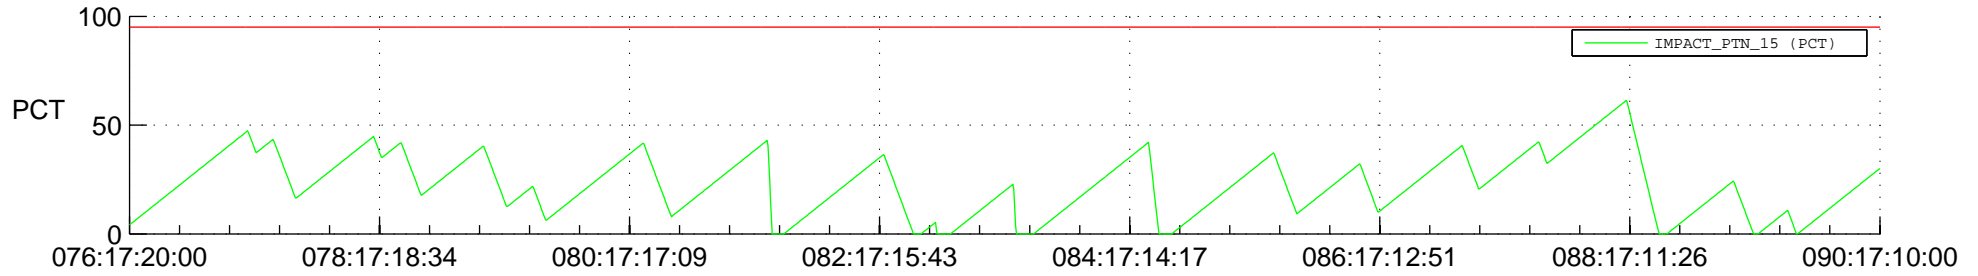

STEREO BEHIND SSR PCT Full Prediction

SWAVES_Percent_Full_Prediction

IMPACT_Percent_Full_Prediction

PLASTIC_Percent_Full_Prediction

Spacecraft_DownLink_Rate

Ground Time (2014:076:17:20:00.000 -2014:090:17:10:00.000)