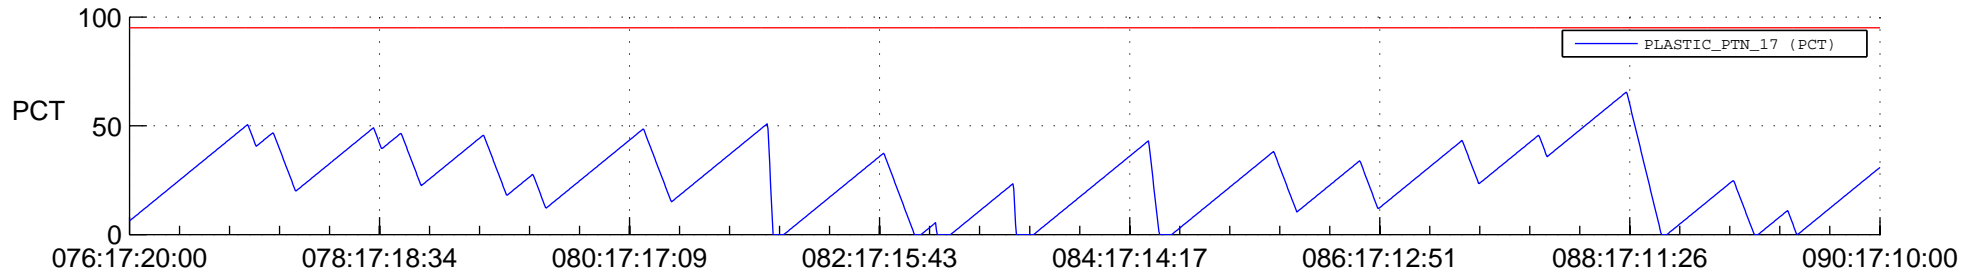

STEREO BEHIND SSR PCT Full Prediction

SWAVES_Percent_Full_Prediction

IMPACT_Percent_Full_Prediction

PLASTIC_Percent_Full_Prediction

Spacecraft_DownLink_Rate

Ground Time (2014:076:17:20:00.000 -2014:090:17:10:00.000)