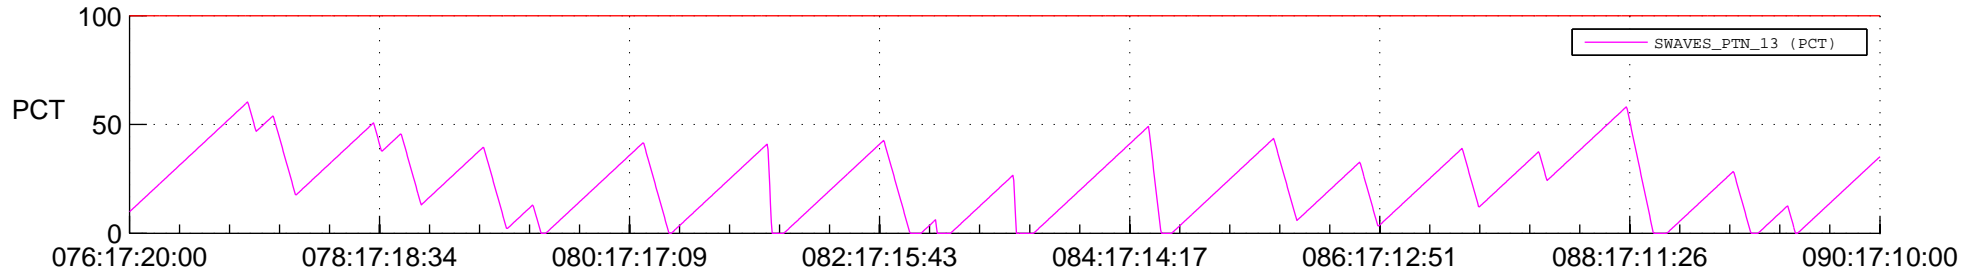

STEREO BEHIND SSR PCT Full Prediction

SWAVES_Percent_Full_Prediction

IMPACT_Percent_Full_Prediction

PLASTIC_Percent_Full_Prediction

Spacecraft_DownLink_Rate

Ground Time (2014:076:17:20:00.000 -2014:090:17:10:00.000)