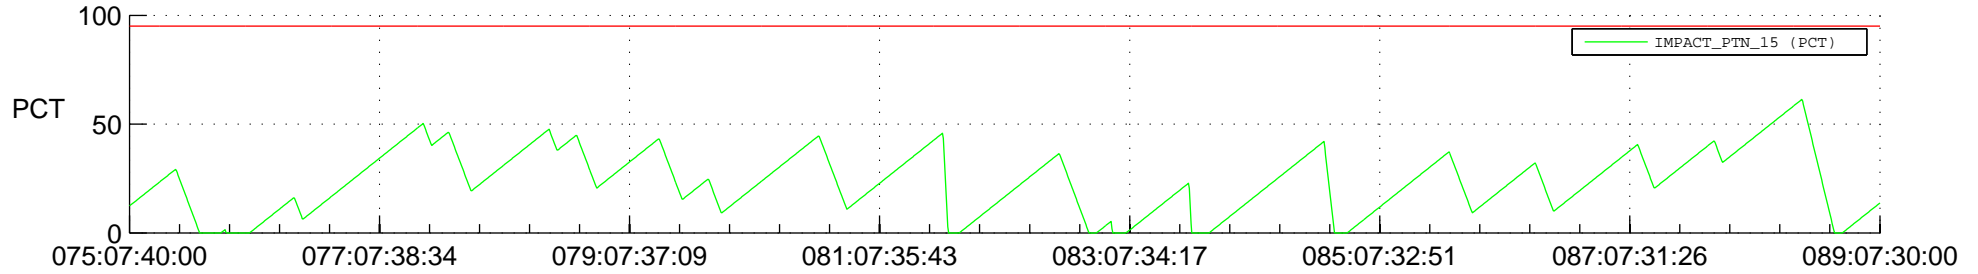

STEREO BEHIND SSR PCT Full Prediction

SWAVES_Percent_Full_Prediction

IMPACT_Percent_Full_Prediction

PLASTIC_Percent_Full_Prediction

Spacecraft_DownLink_Rate