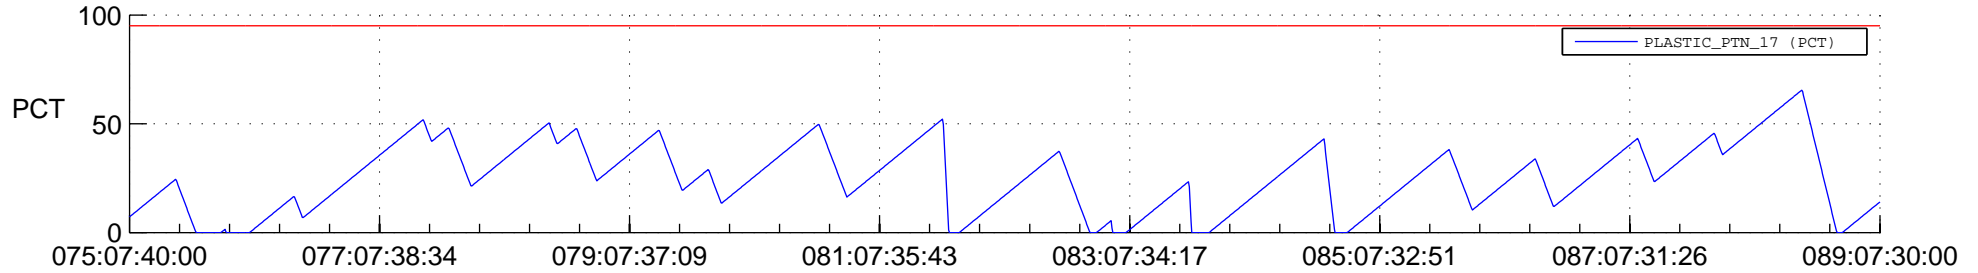

STEREO BEHIND SSR PCT Full Prediction

SWAVES_Percent_Full_Prediction

IMPACT_Percent_Full_Prediction

PLASTIC_Percent_Full_Prediction

Spacecraft_DownLink_Rate