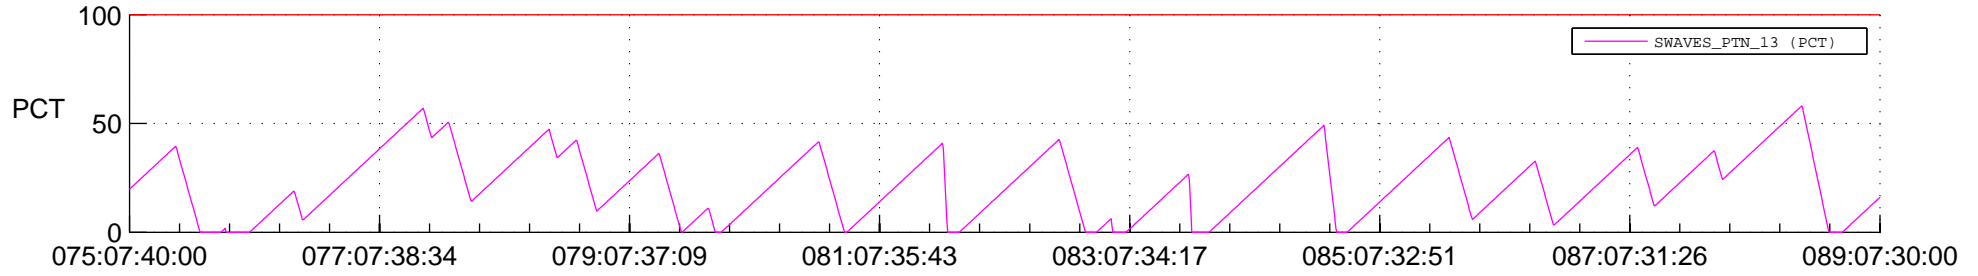

STEREO BEHIND SSR PCT Full Prediction

SWAVES_Percent_Full_Prediction

IMPACT_Percent_Full_Prediction

PLASTIC_Percent_Full_Prediction

Spacecraft_DownLink_Rate