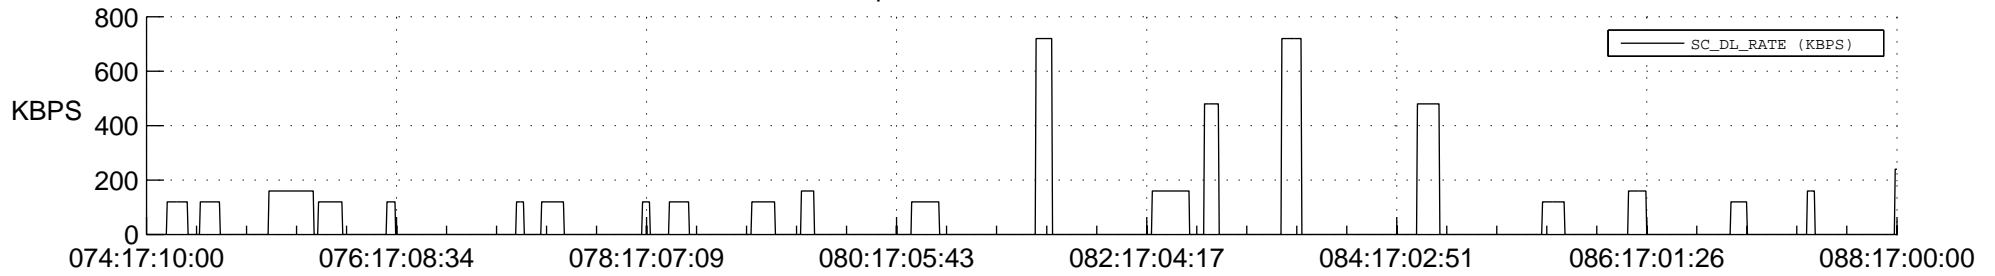

STEREO BEHIND SSR PCT Full Prediction

SWAVES_Percent_Full_Prediction

IMPACT_Percent_Full_Prediction

PLASTIC_Percent_Full_Prediction

Spacecraft_DownLink_Rate

Ground Time (2014:074:17:10:00.000 -2014:088:17:00:00.000)