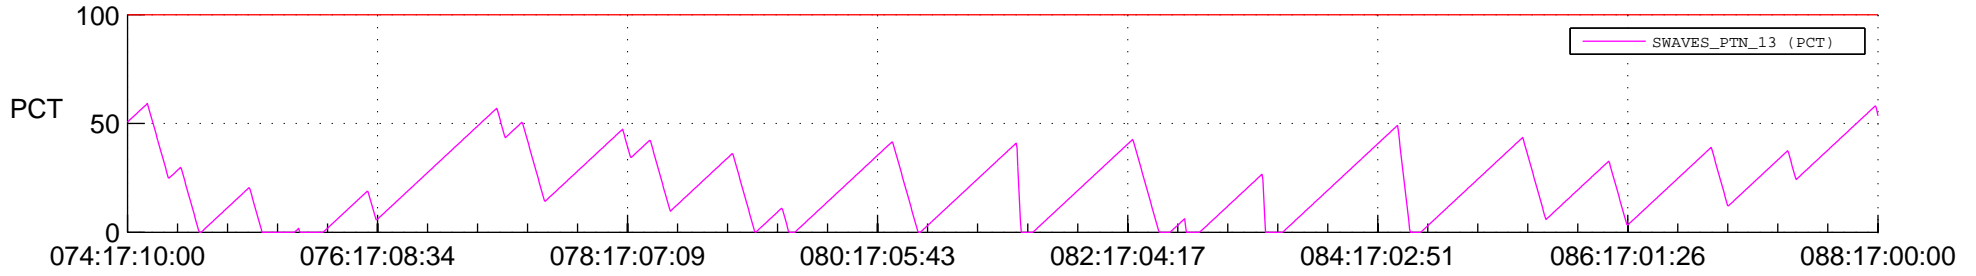

STEREO BEHIND SSR PCT Full Prediction

SWAVES_Percent_Full_Prediction

IMPACT_Percent_Full_Prediction

PLASTIC_Percent_Full_Prediction

Spacecraft_DownLink_Rate

Ground Time (2014:074:17:10:00.000 -2014:088:17:00:00.000)