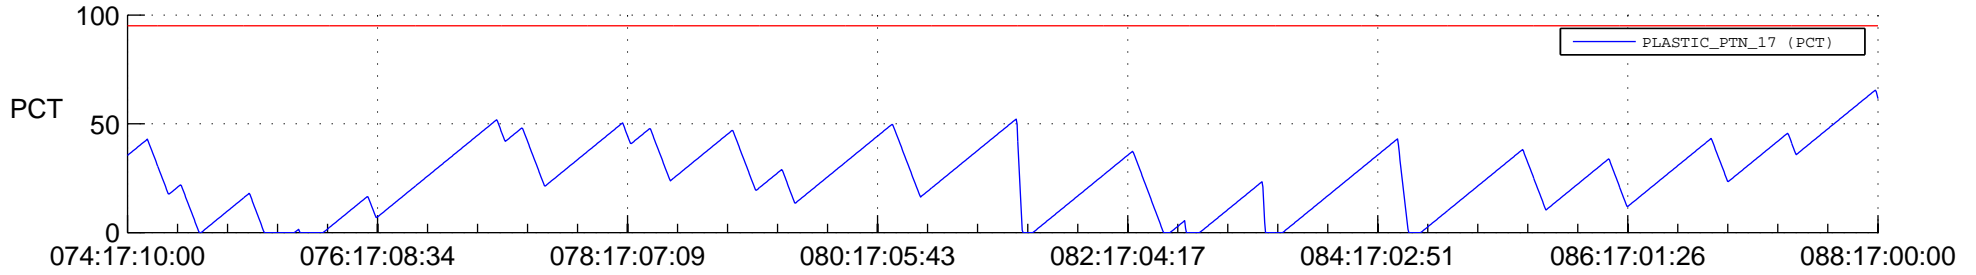

STEREO BEHIND SSR PCT Full Prediction

SWAVES_Percent_Full_Prediction

IMPACT_Percent_Full_Prediction

PLASTIC_Percent_Full_Prediction

Spacecraft_DownLink_Rate

Ground Time (2014:074:17:10:00.000 -2014:088:17:00:00.000)