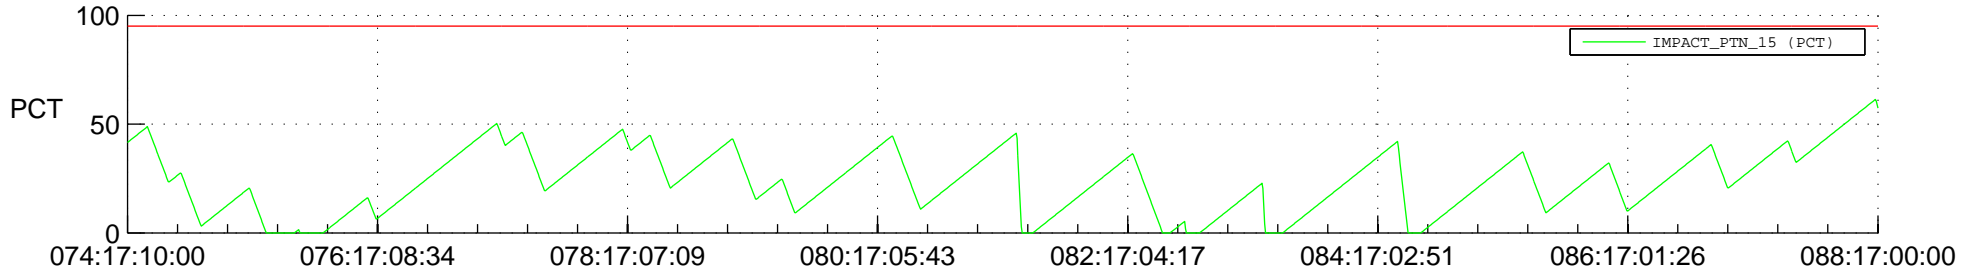

STEREO BEHIND SSR PCT Full Prediction

SWAVES_Percent_Full_Prediction

IMPACT_Percent_Full_Prediction

PLASTIC_Percent_Full_Prediction

Spacecraft_DownLink_Rate

Ground Time (2014:074:17:10:00.000 -2014:088:17:00:00.000)