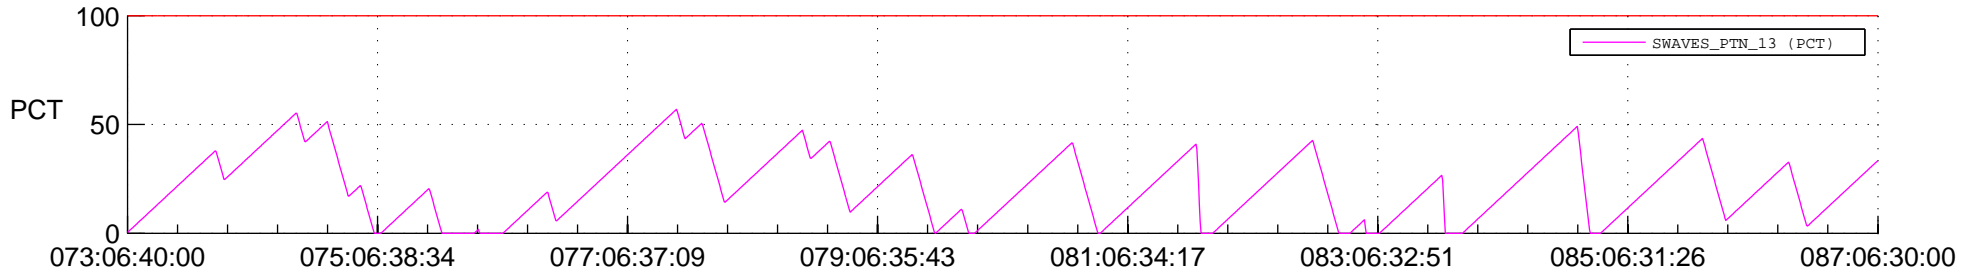

STEREO BEHIND SSR PCT Full Prediction

SWAVES_Percent_Full_Prediction

IMPACT_Percent_Full_Prediction

PLASTIC_Percent_Full_Prediction

Spacecraft_DownLink_Rate