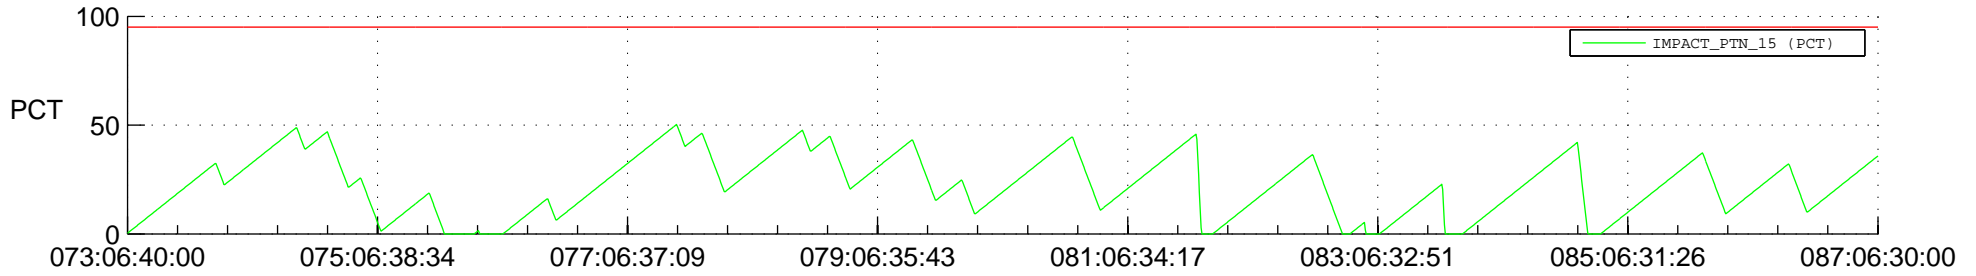

STEREO BEHIND SSR PCT Full Prediction

SWAVES_Percent_Full_Prediction

IMPACT_Percent_Full_Prediction

PLASTIC_Percent_Full_Prediction

Spacecraft_DownLink_Rate