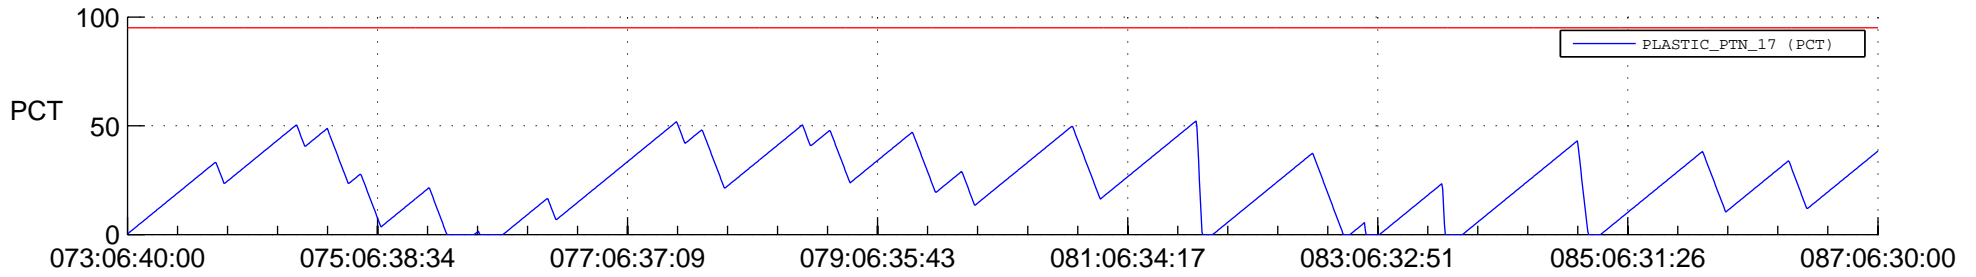

STEREO BEHIND SSR PCT Full Prediction

SWAVES_Percent_Full_Prediction

IMPACT_Percent_Full_Prediction

PLASTIC_Percent_Full_Prediction

Spacecraft_DownLink_Rate