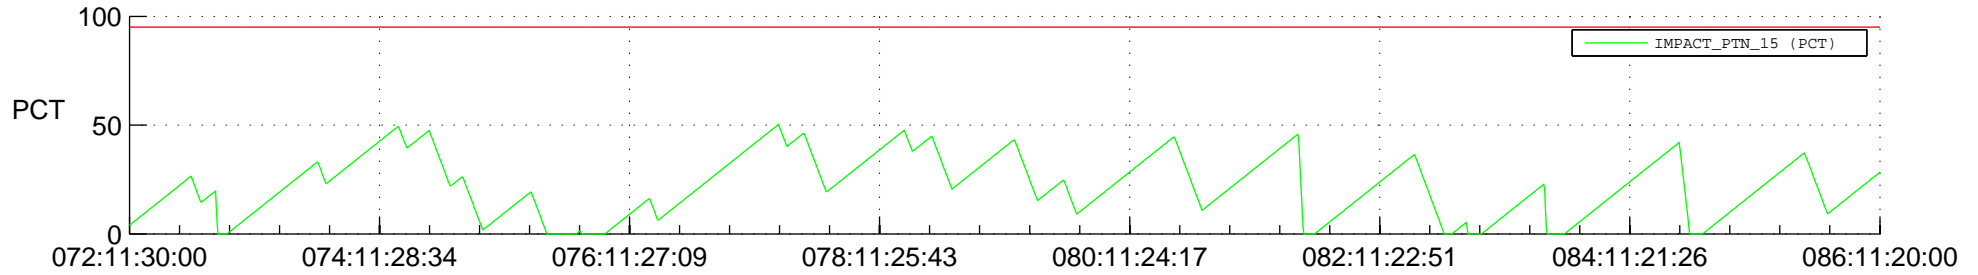

STEREO BEHIND SSR PCT Full Prediction

SWAVES_Percent_Full_Prediction

IMPACT_Percent_Full_Prediction

PLASTIC_Percent_Full_Prediction

Spacecraft_DownLink_Rate