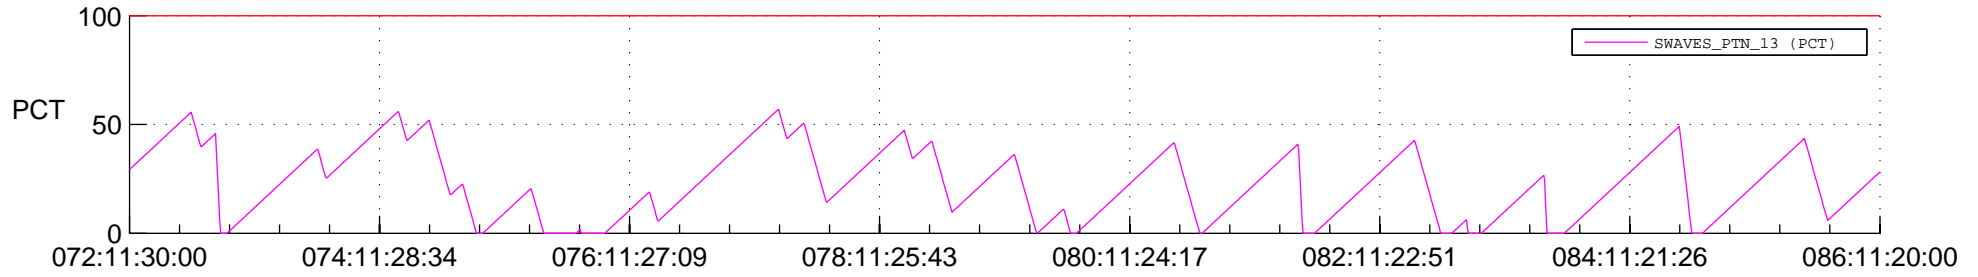

STEREO BEHIND SSR PCT Full Prediction

SWAVES_Percent_Full_Prediction

IMPACT_Percent_Full_Prediction

PLASTIC_Percent_Full_Prediction

Spacecraft_DownLink_Rate