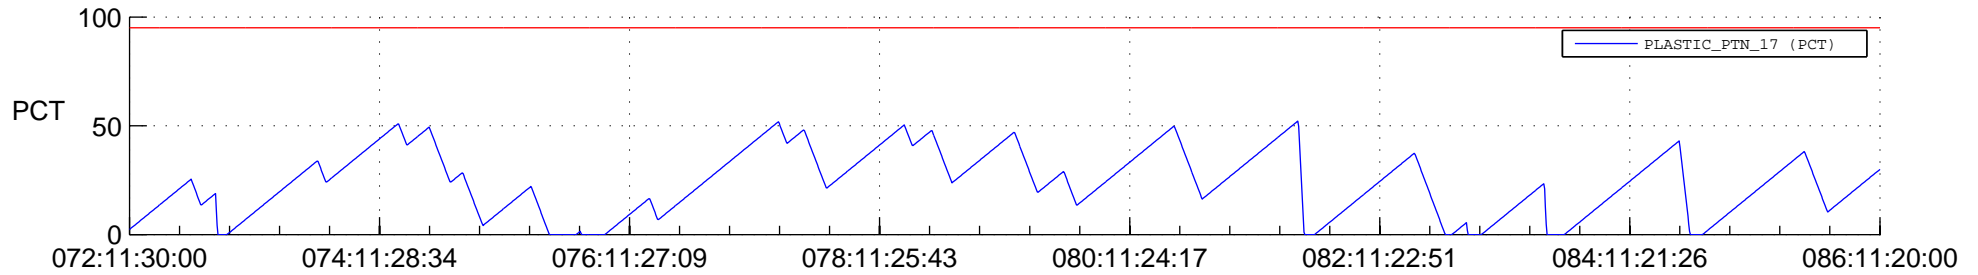

STEREO BEHIND SSR PCT Full Prediction

SWAVES_Percent_Full_Prediction

IMPACT_Percent_Full_Prediction

PLASTIC_Percent_Full_Prediction

Spacecraft_DownLink_Rate