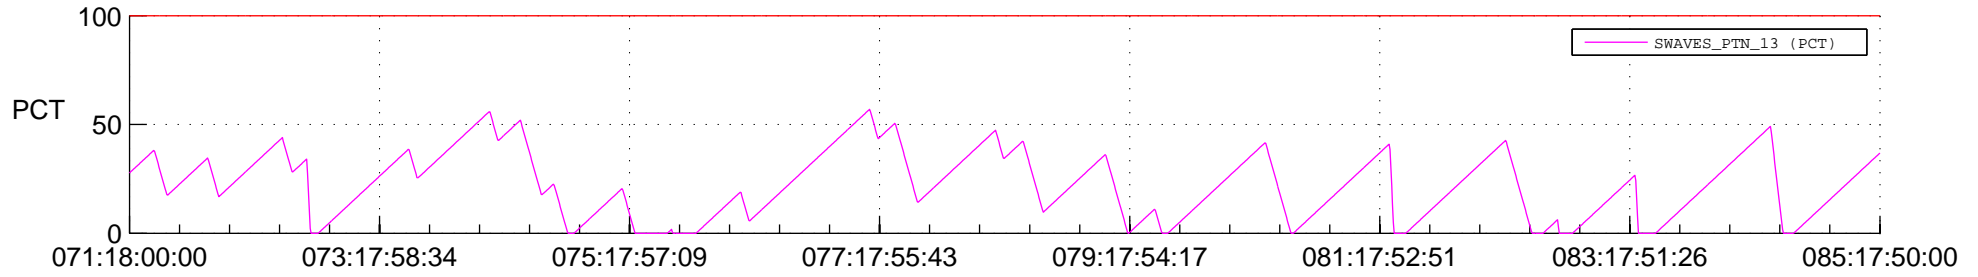

# STEREO BEHIND SSR PCT Full Prediction

## SWAVES\_Percent\_Full\_Prediction