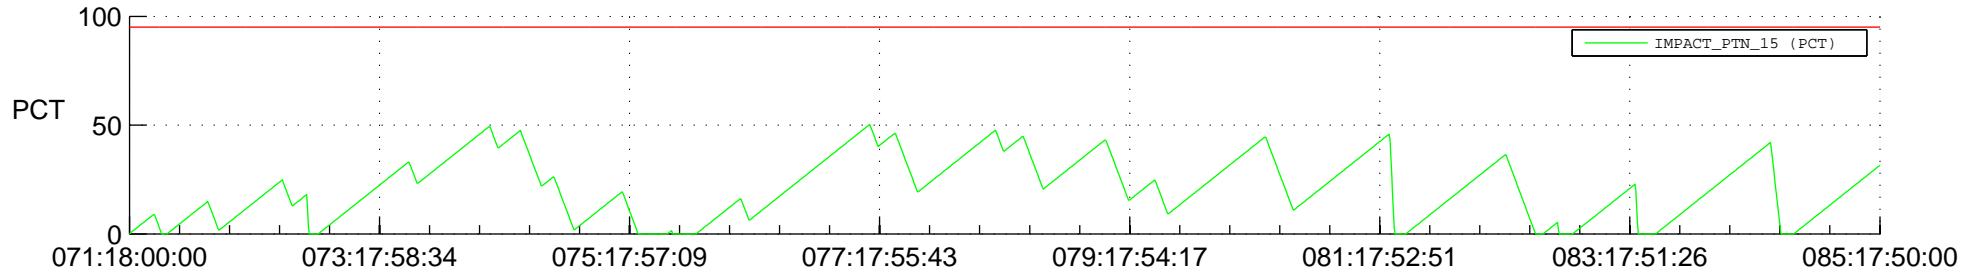

IMPACT_Percent_Full_Prediction