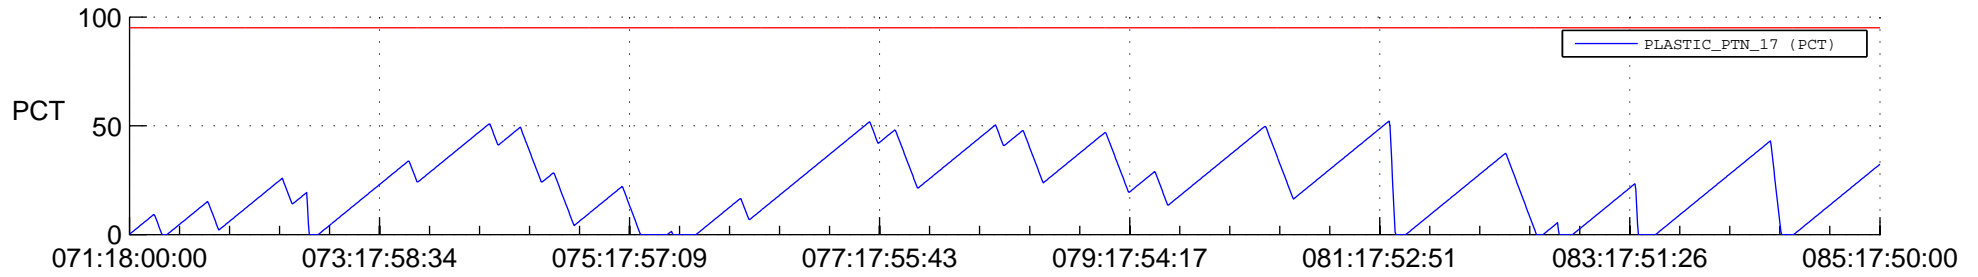

PLASTIC_Percent_Full_Prediction