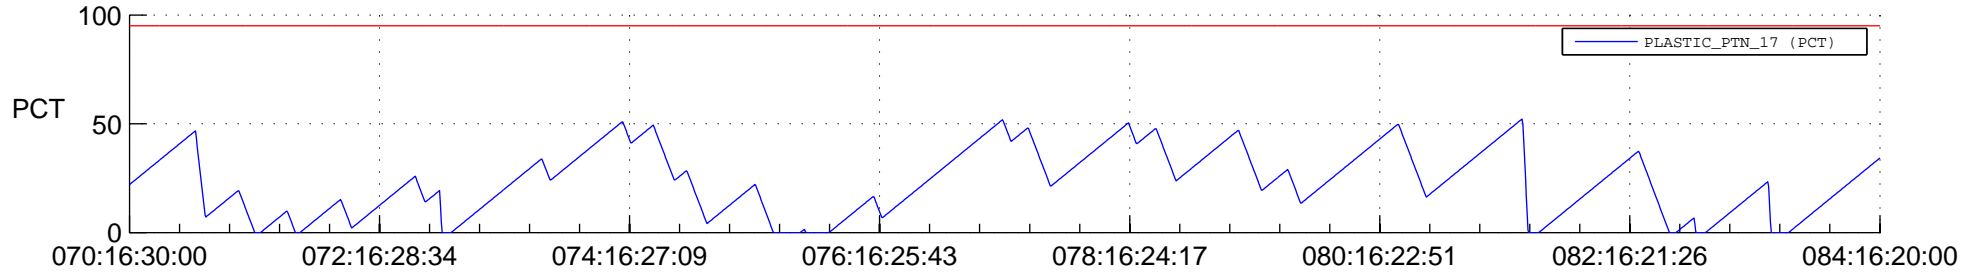

STEREO BEHIND SSR PCT Full Prediction

SWAVES_Percent_Full_Prediction

IMPACT_Percent_Full_Prediction

PLASTIC_Percent_Full_Prediction

Spacecraft_DownLink_Rate