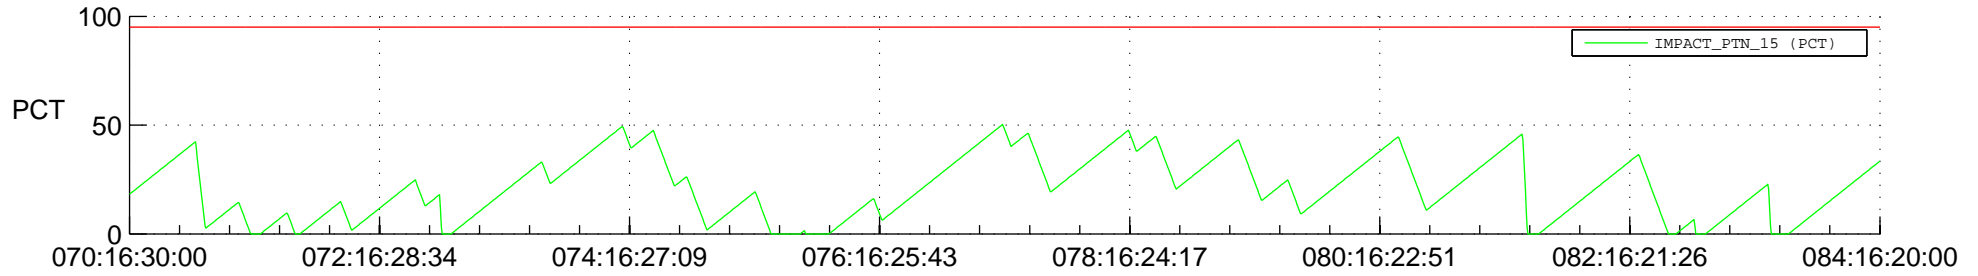

STEREO BEHIND SSR PCT Full Prediction

SWAVES_Percent_Full_Prediction

IMPACT_Percent_Full_Prediction

PLASTIC_Percent_Full_Prediction

Spacecraft_DownLink_Rate