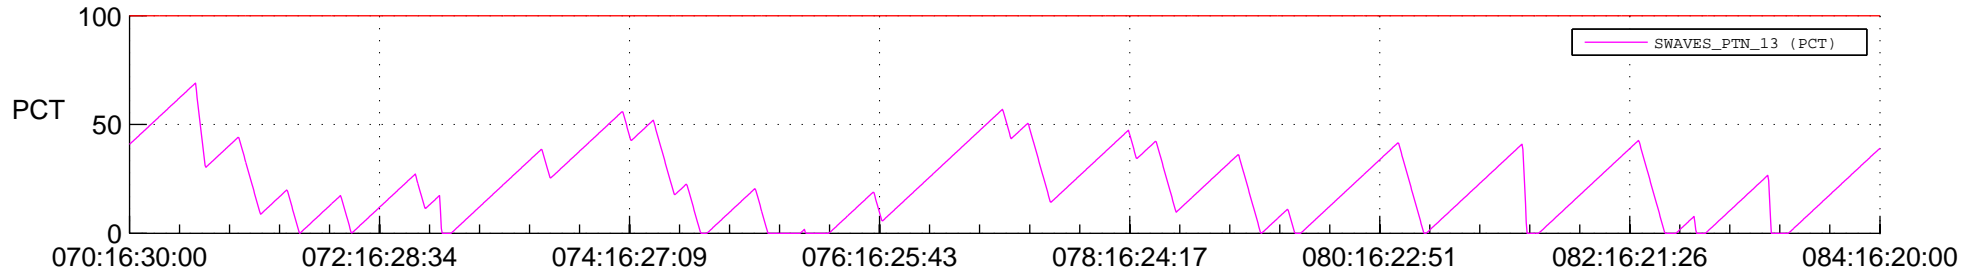

STEREO BEHIND SSR PCT Full Prediction

SWAVES_Percent_Full_Prediction

IMPACT_Percent_Full_Prediction

PLASTIC_Percent_Full_Prediction

Spacecraft_DownLink_Rate