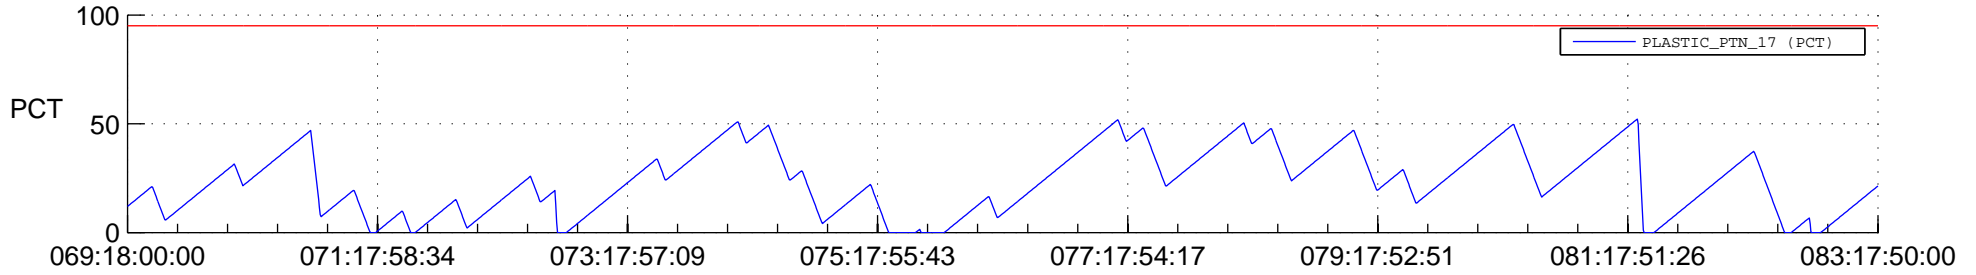

STEREO BEHIND SSR PCT Full Prediction

SWAVES_Percent_Full_Prediction

IMPACT_Percent_Full_Prediction

PLASTIC_Percent_Full_Prediction

Spacecraft_DownLink_Rate

Ground Time (2014:069:18:00:00.000 -2014:083:17:50:00.000)