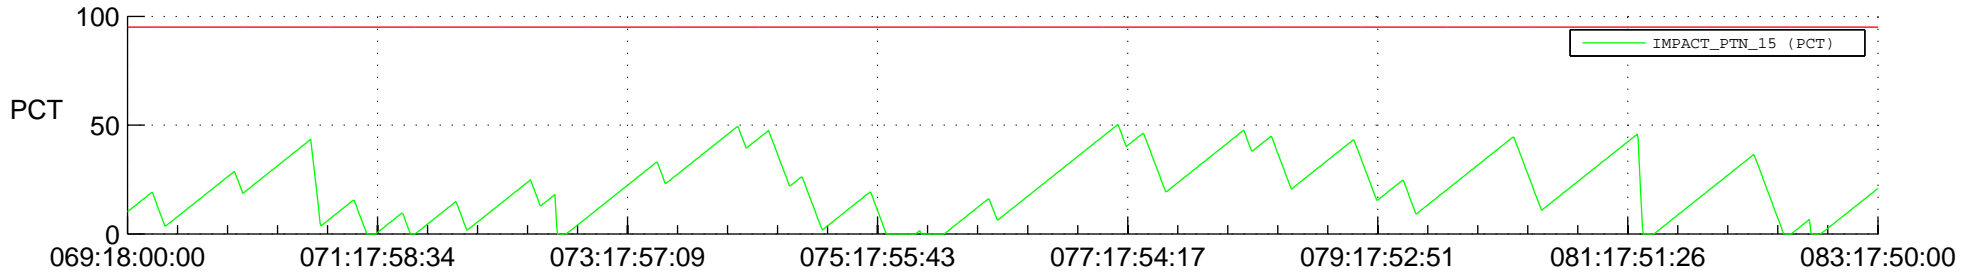

STEREO BEHIND SSR PCT Full Prediction

SWAVES_Percent_Full_Prediction

IMPACT_Percent_Full_Prediction

PLASTIC_Percent_Full_Prediction

Spacecraft_DownLink_Rate

Ground Time (2014:069:18:00:00.000 -2014:083:17:50:00.000)