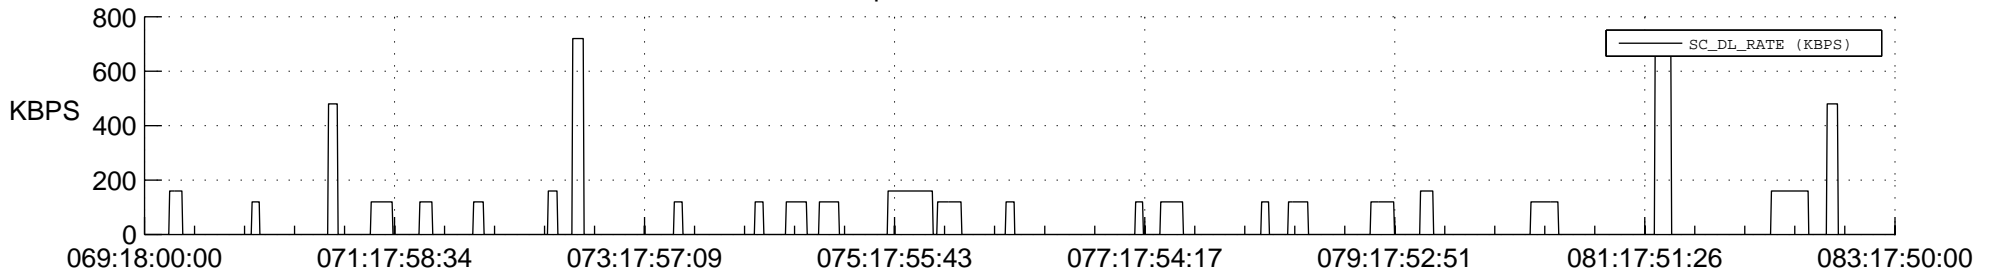

STEREO BEHIND SSR PCT Full Prediction

SWAVES_Percent_Full_Prediction

IMPACT_Percent_Full_Prediction

PLASTIC_Percent_Full_Prediction

Spacecraft_DownLink_Rate

Ground Time (2014:069:18:00:00.000 -2014:083:17:50:00.000)