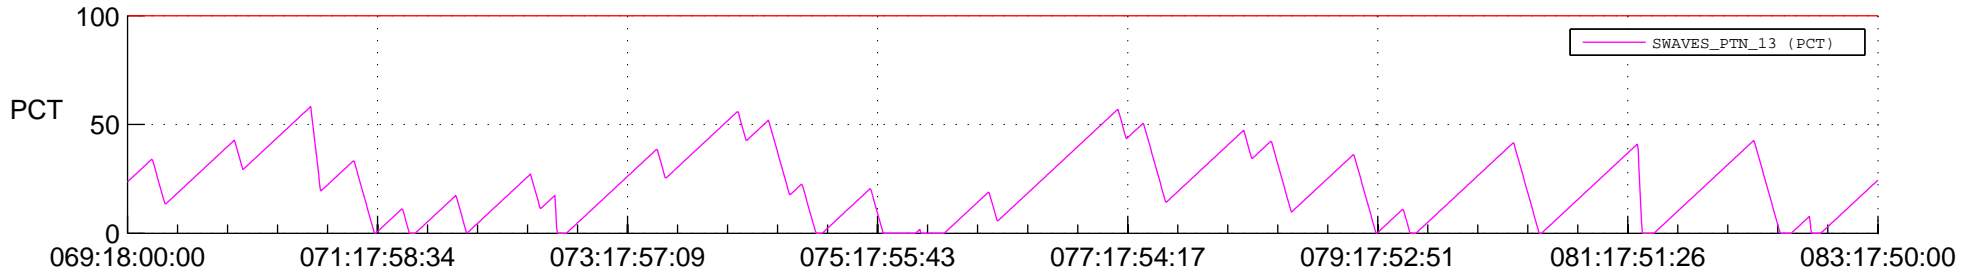

STEREO BEHIND SSR PCT Full Prediction

SWAVES_Percent_Full_Prediction

IMPACT_Percent_Full_Prediction

PLASTIC_Percent_Full_Prediction

Spacecraft_DownLink_Rate

Ground Time (2014:069:18:00:00.000 -2014:083:17:50:00.000)