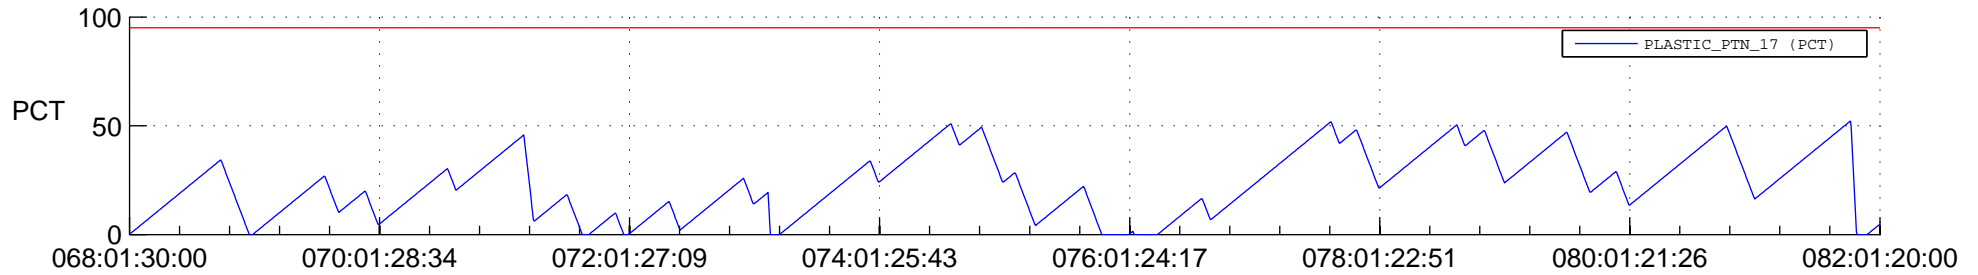

STEREO BEHIND SSR PCT Full Prediction

SWAVES_Percent_Full_Prediction

IMPACT_Percent_Full_Prediction

PLASTIC_Percent_Full_Prediction

Spacecraft_DownLink_Rate