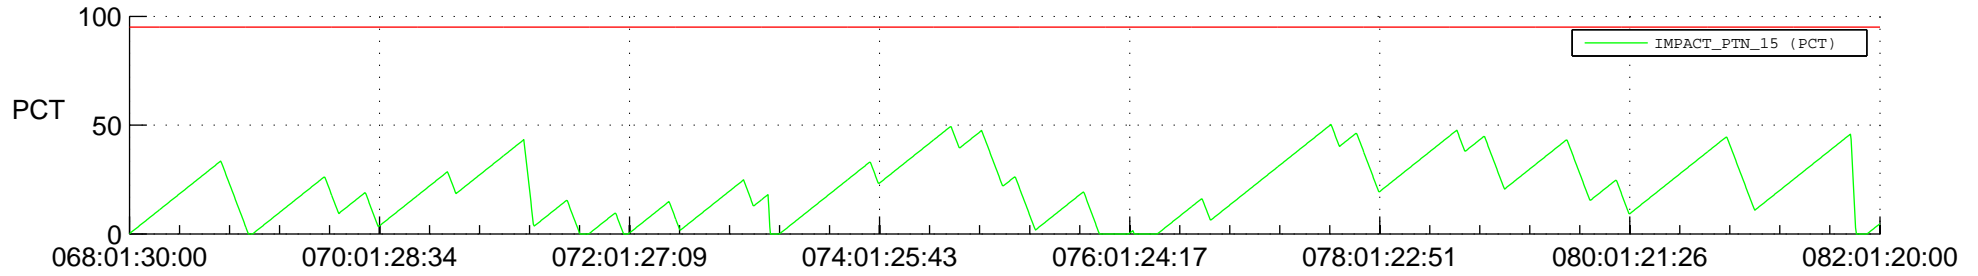

STEREO BEHIND SSR PCT Full Prediction

SWAVES_Percent_Full_Prediction

IMPACT_Percent_Full_Prediction

PLASTIC_Percent_Full_Prediction

Spacecraft_DownLink_Rate