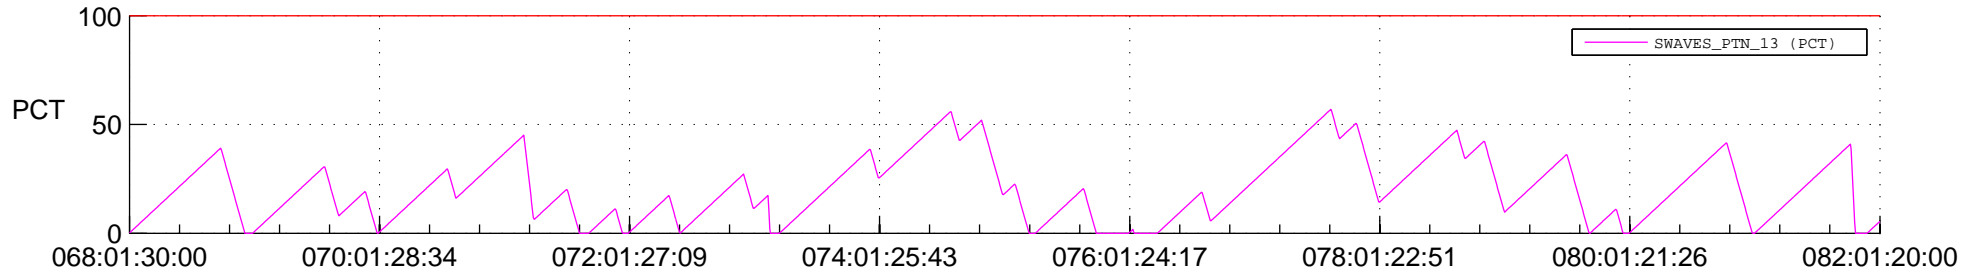

STEREO BEHIND SSR PCT Full Prediction

SWAVES_Percent_Full_Prediction

IMPACT_Percent_Full_Prediction

PLASTIC_Percent_Full_Prediction

Spacecraft_DownLink_Rate