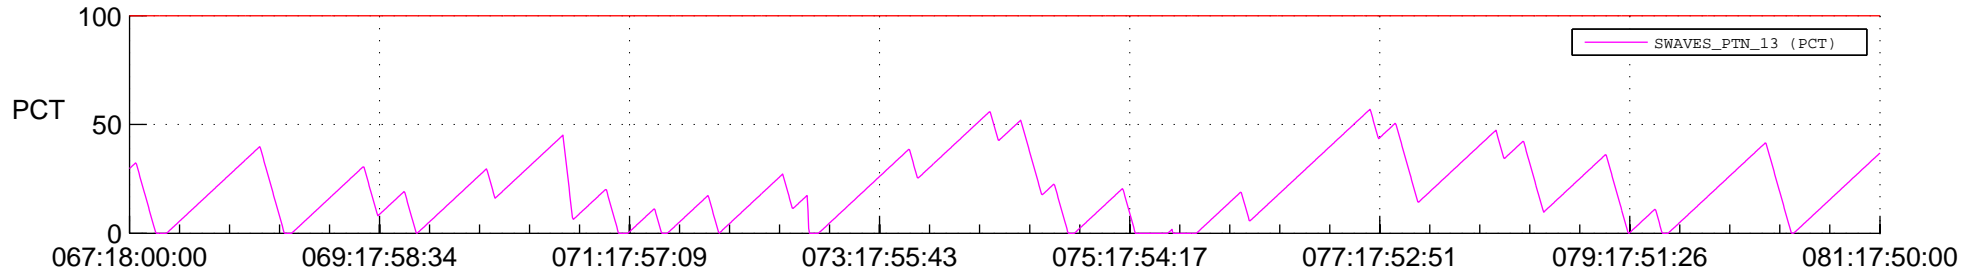

# STEREO BEHIND SSR PCT Full Prediction

## SWAVES\_Percent\_Full\_Prediction