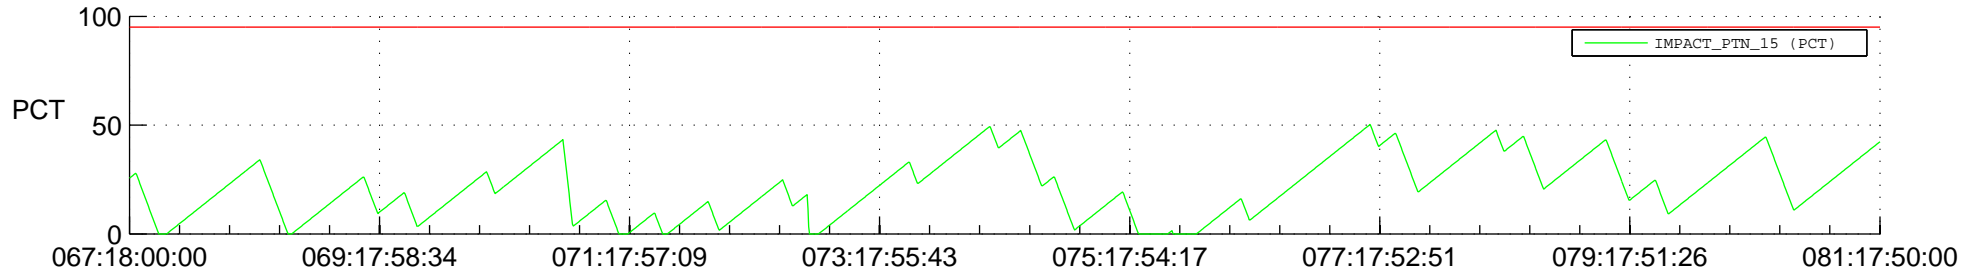

IMPACT_Percent_Full_Prediction