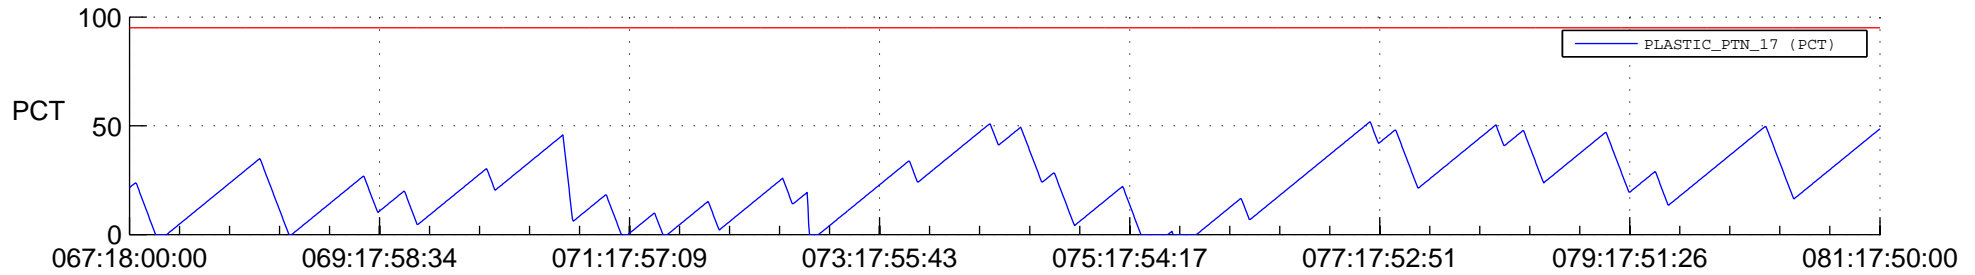

PLASTIC_Percent_Full_Prediction