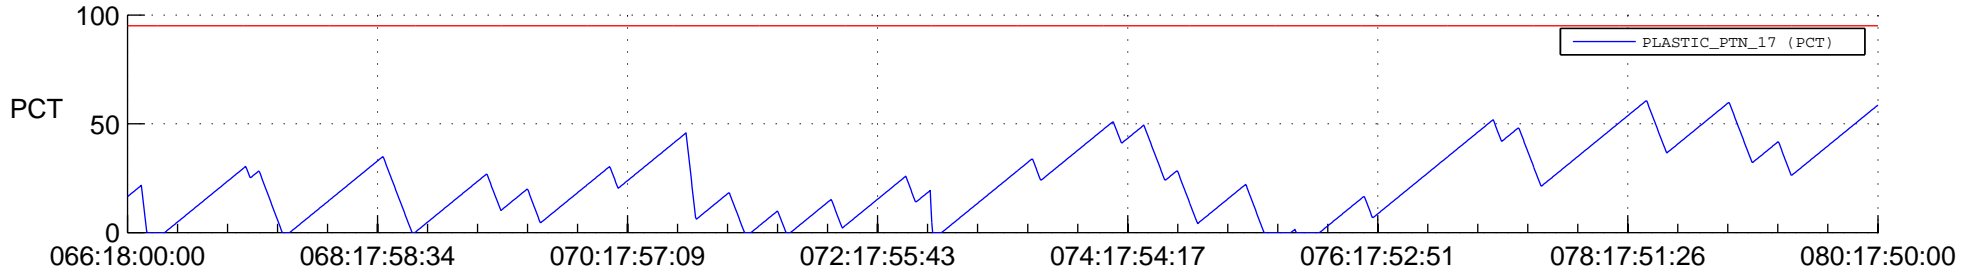

STEREO BEHIND SSR PCT Full Prediction

SWAVES_Percent_Full_Prediction

IMPACT_Percent_Full_Prediction

PLASTIC_Percent_Full_Prediction

Spacecraft_DownLink_Rate

Ground Time (2014:066:18:00:00.000 -2014:080:17:50:00.000)