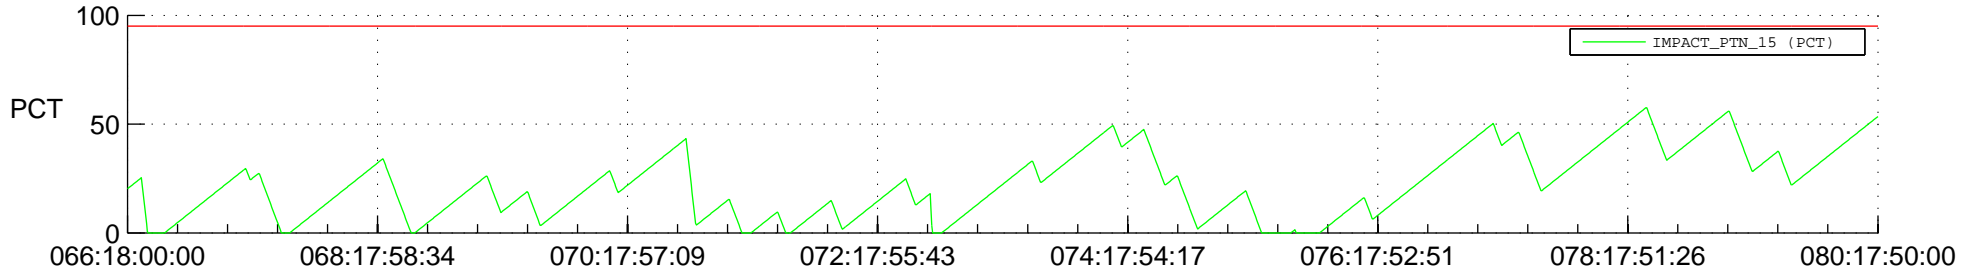

STEREO BEHIND SSR PCT Full Prediction

SWAVES_Percent_Full_Prediction

IMPACT_Percent_Full_Prediction

PLASTIC_Percent_Full_Prediction

Spacecraft_DownLink_Rate

Ground Time (2014:066:18:00:00.000 -2014:080:17:50:00.000)