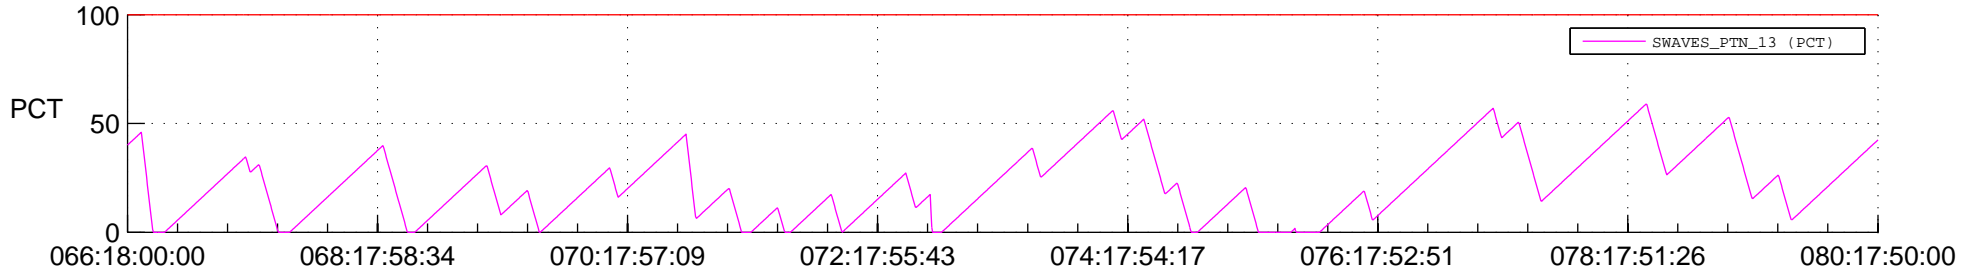

STEREO BEHIND SSR PCT Full Prediction

SWAVES_Percent_Full_Prediction

IMPACT_Percent_Full_Prediction

PLASTIC_Percent_Full_Prediction

Spacecraft_DownLink_Rate

Ground Time (2014:066:18:00:00.000 -2014:080:17:50:00.000)