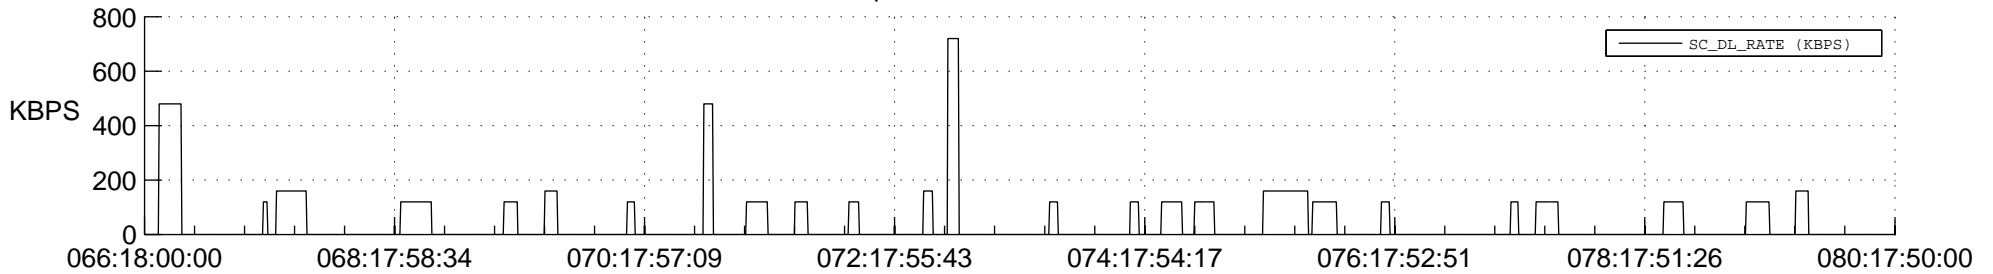

STEREO BEHIND SSR PCT Full Prediction

SWAVES_Percent_Full_Prediction

IMPACT_Percent_Full_Prediction

PLASTIC_Percent_Full_Prediction

Spacecraft_DownLink_Rate

Ground Time (2014:066:18:00:00.000 -2014:080:17:50:00.000)