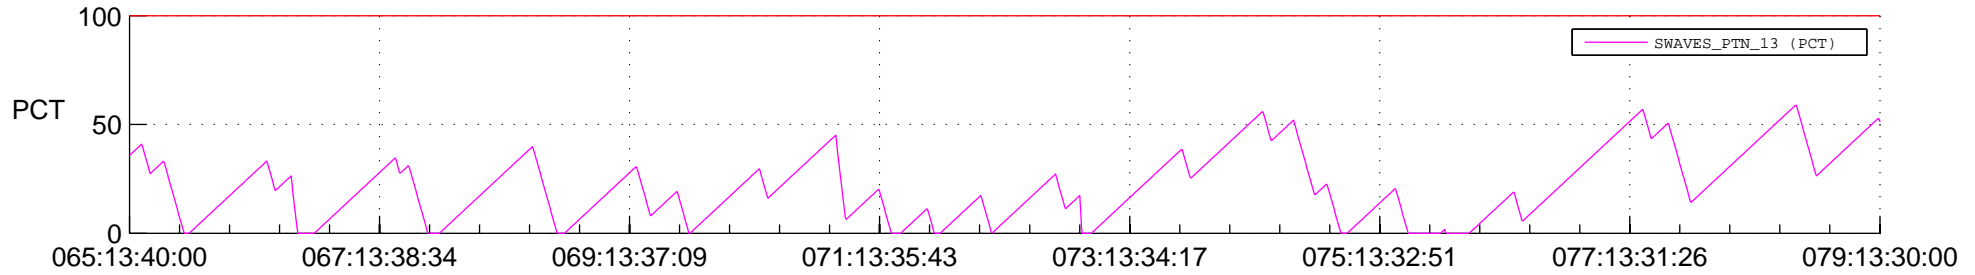

STEREO BEHIND SSR PCT Full Prediction

SWAVES_Percent_Full_Prediction

IMPACT_Percent_Full_Prediction

PLASTIC_Percent_Full_Prediction

Spacecraft_DownLink_Rate