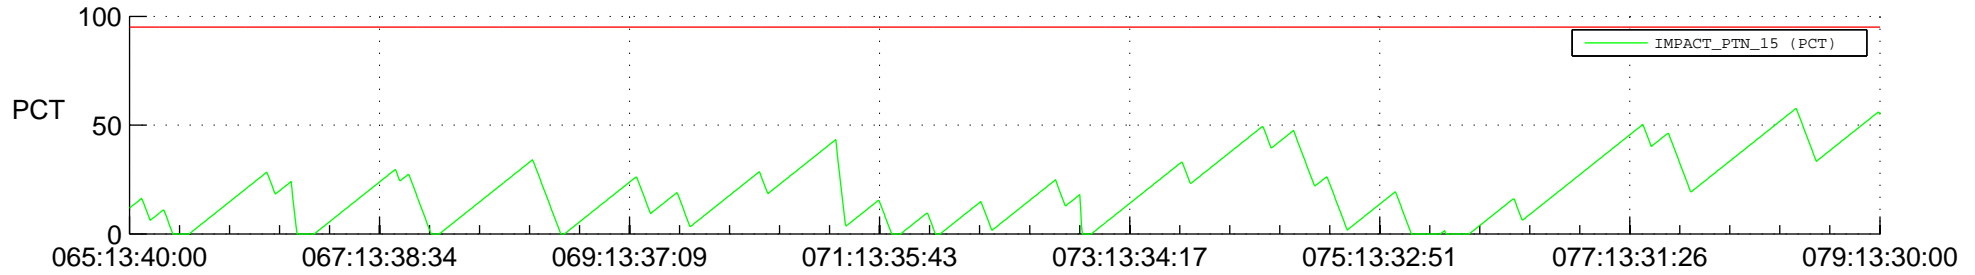

STEREO BEHIND SSR PCT Full Prediction

SWAVES_Percent_Full_Prediction

IMPACT_Percent_Full_Prediction

PLASTIC_Percent_Full_Prediction

Spacecraft_DownLink_Rate