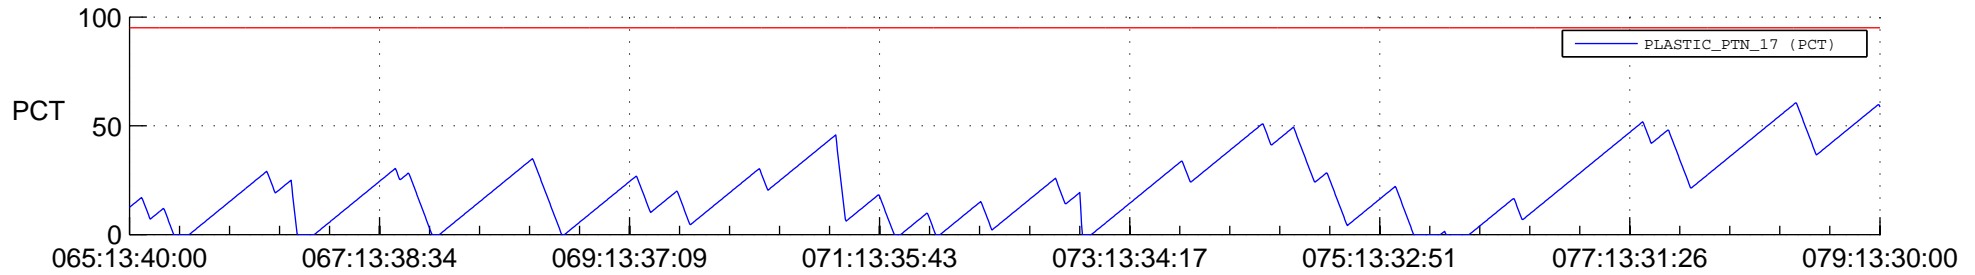

STEREO BEHIND SSR PCT Full Prediction

SWAVES_Percent_Full_Prediction

IMPACT_Percent_Full_Prediction

PLASTIC_Percent_Full_Prediction

Spacecraft_DownLink_Rate