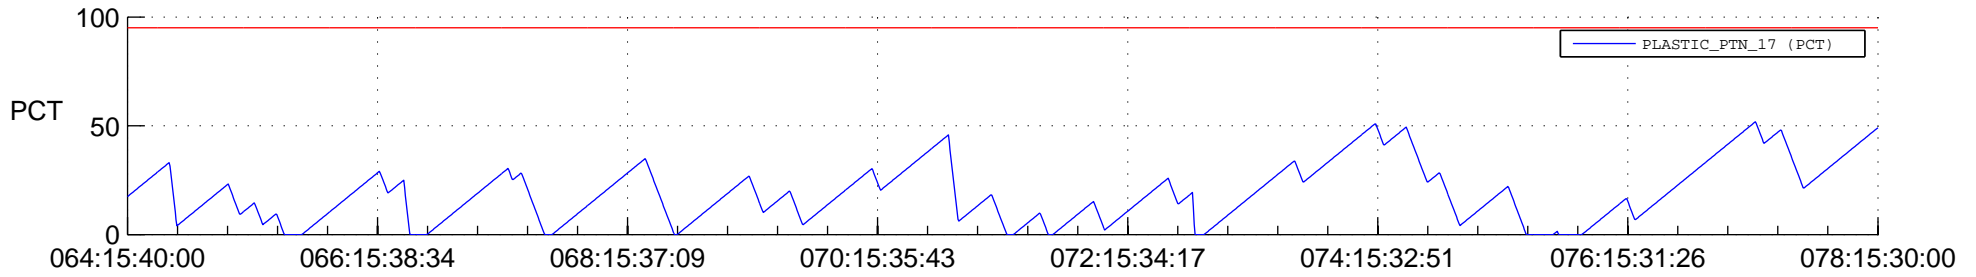

STEREO BEHIND SSR PCT Full Prediction

SWAVES_Percent_Full_Prediction

IMPACT_Percent_Full_Prediction

PLASTIC_Percent_Full_Prediction

Spacecraft_DownLink_Rate