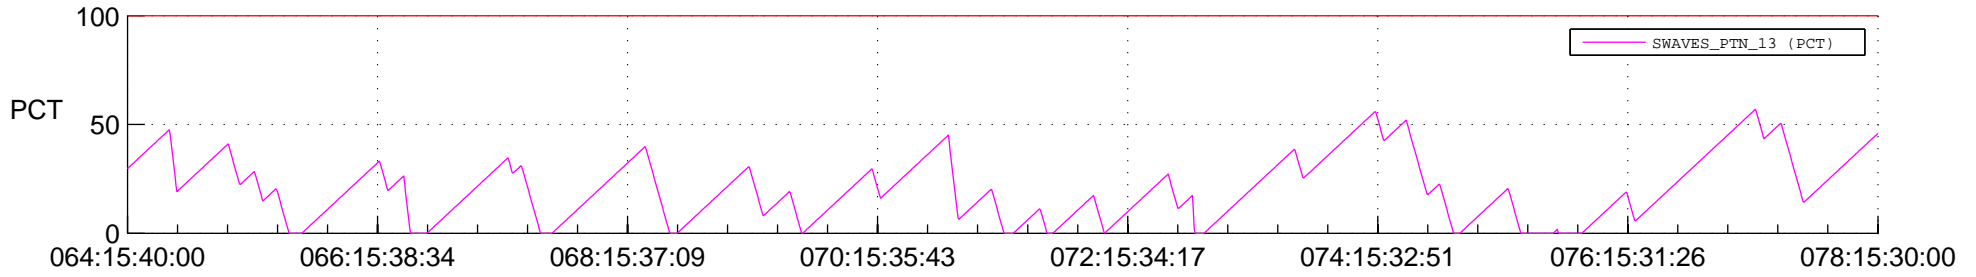

STEREO BEHIND SSR PCT Full Prediction

SWAVES_Percent_Full_Prediction

IMPACT_Percent_Full_Prediction

PLASTIC_Percent_Full_Prediction

Spacecraft_DownLink_Rate