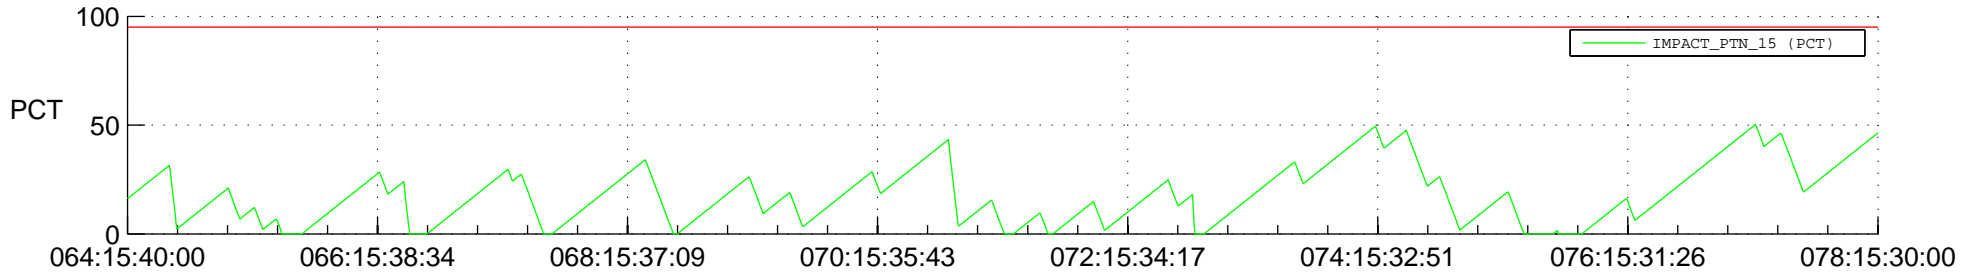

STEREO BEHIND SSR PCT Full Prediction

SWAVES_Percent_Full_Prediction

IMPACT_Percent_Full_Prediction

PLASTIC_Percent_Full_Prediction

Spacecraft_DownLink_Rate