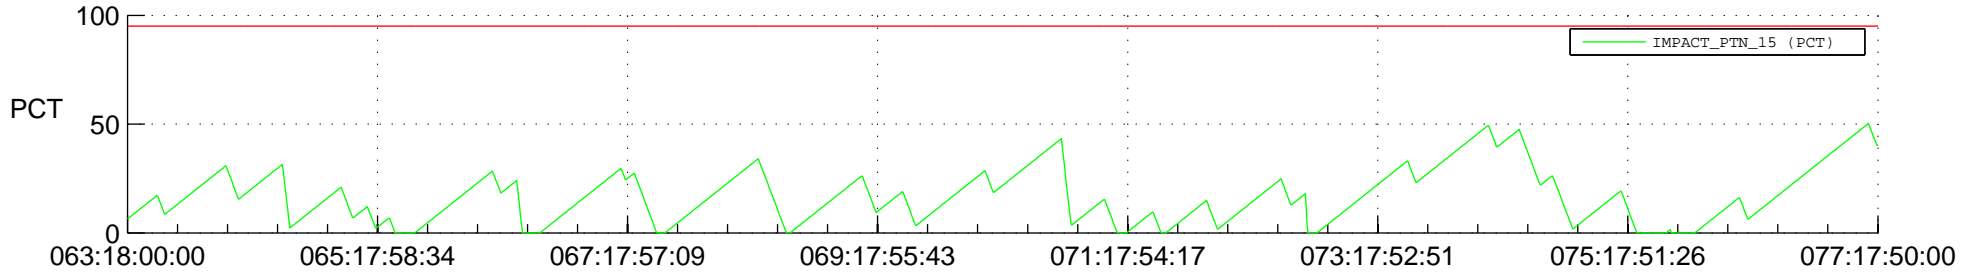

IMPACT_Percent_Full_Prediction