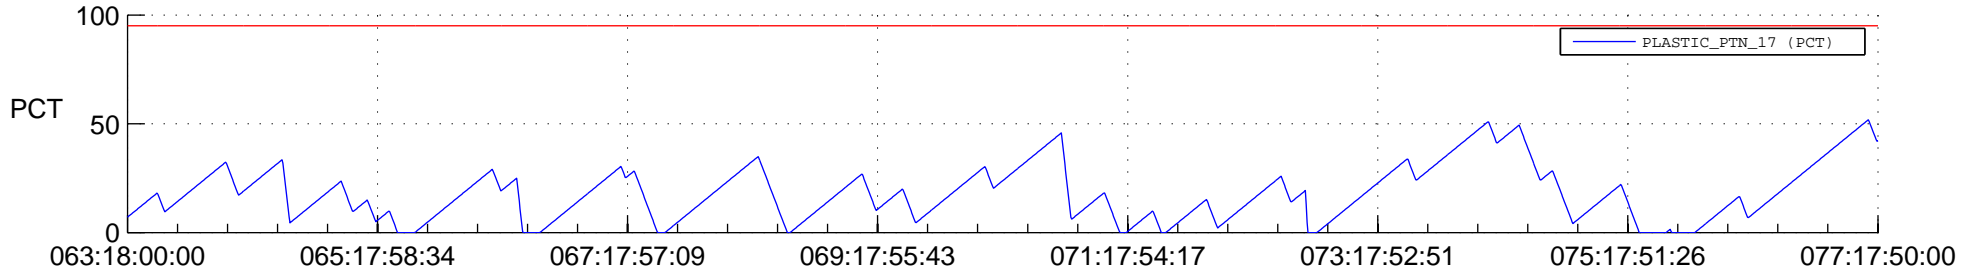

# STEREO BEHIND SSR PCT Full Prediction

## SWAVES\_Percent\_Full\_Prediction

## Spacecraft\_DownLink\_Rate

Ground Time (2014:063:18:00:00.000 -2014:077:17:50:00.000)