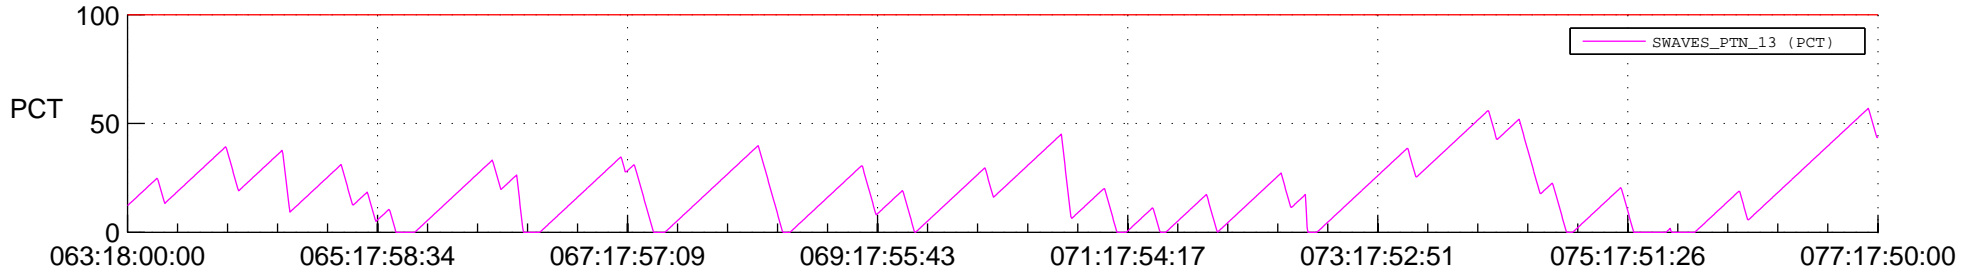

# STEREO BEHIND SSR PCT Full Prediction

## SWAVES\_Percent\_Full\_Prediction

## Spacecraft\_DownLink\_Rate

Ground Time (2014:063:18:00:00.000 -2014:077:17:50:00.000)