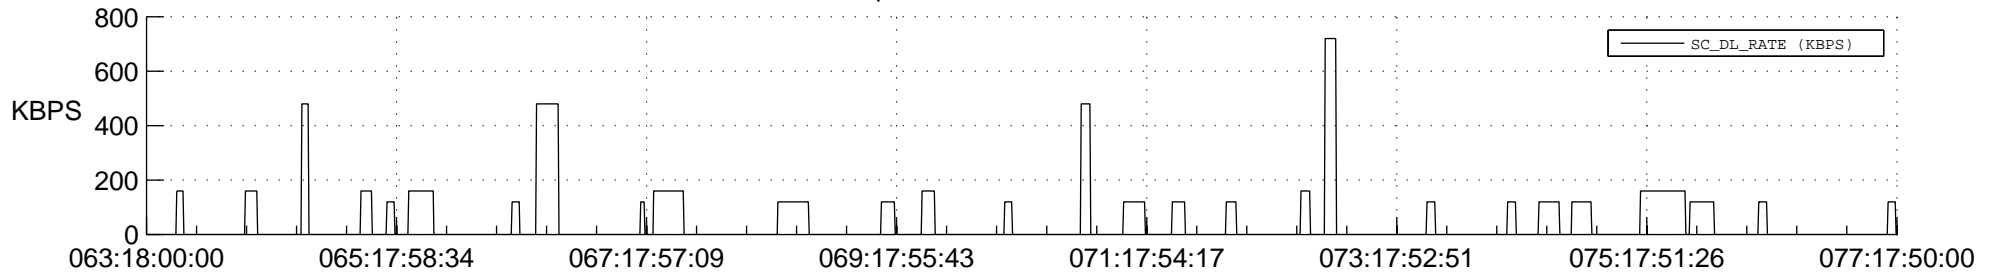

## Spacecraft\_DownLink\_Rate

Ground Time (2014:063:18:00:00.000 -2014:077:17:50:00.000)