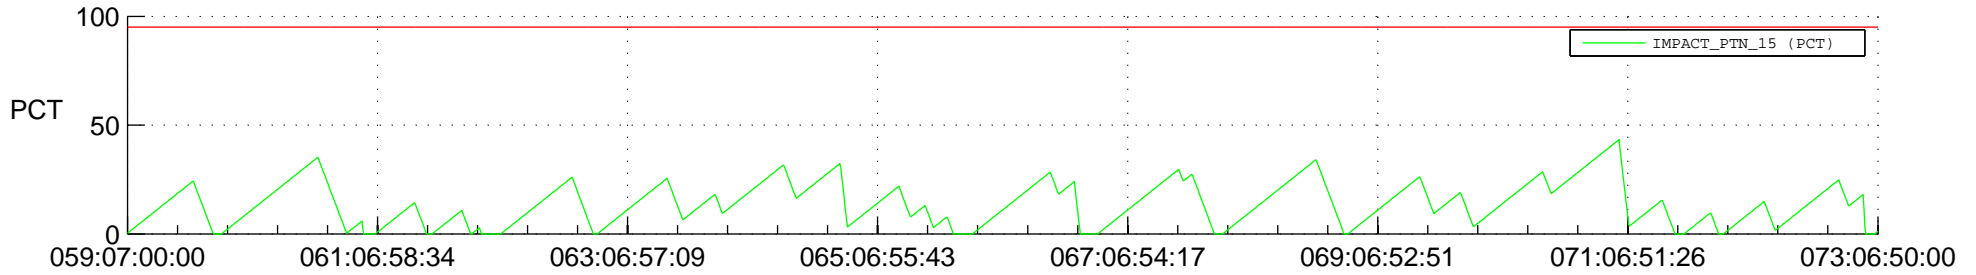

IMPACT_Percent_Full_Prediction