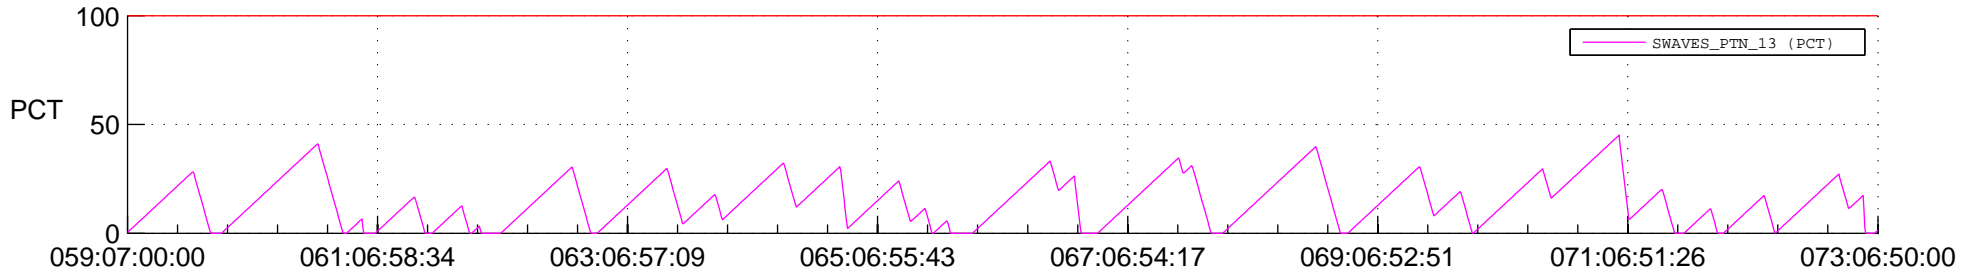

# STEREO BEHIND SSR PCT Full Prediction

## SWAVES\_Percent\_Full\_Prediction