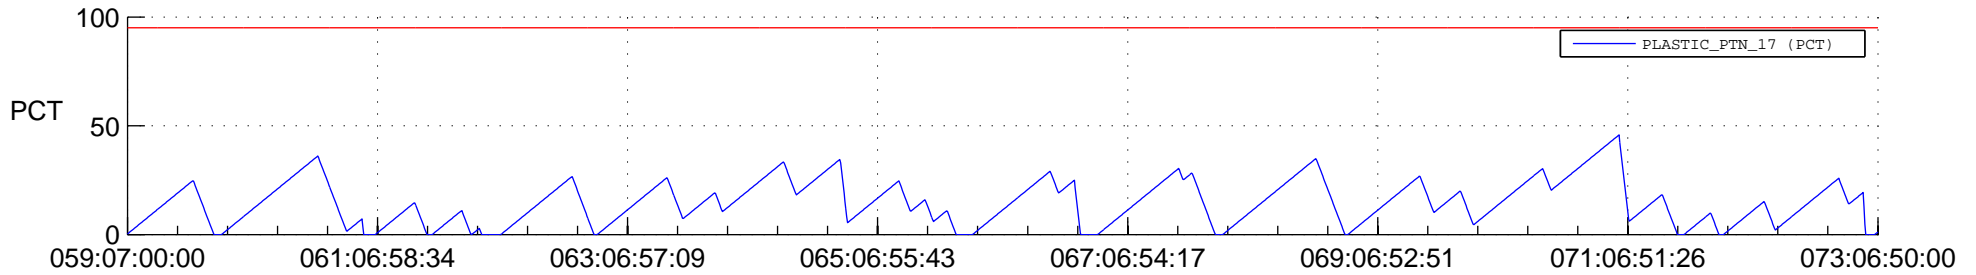

PLASTIC_Percent_Full_Prediction