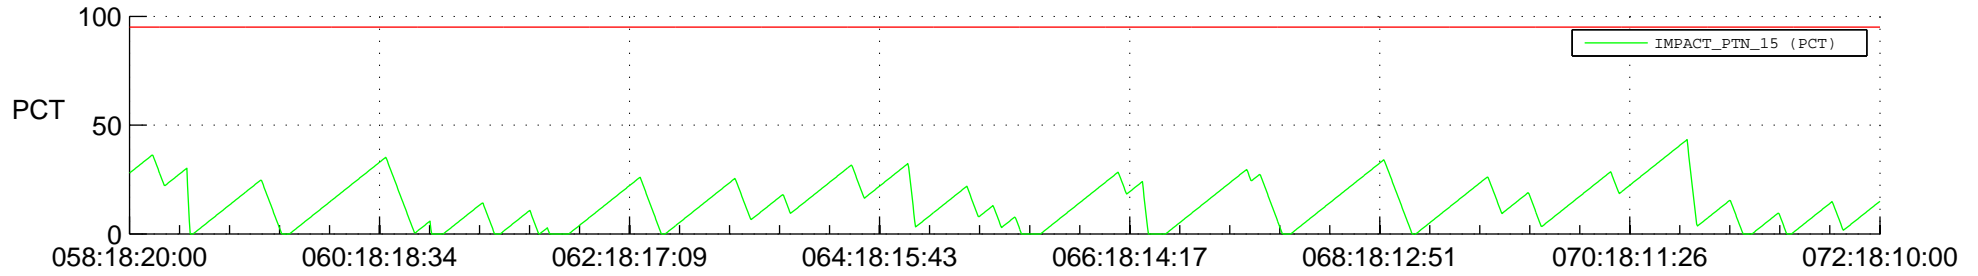

IMPACT_Percent_Full_Prediction