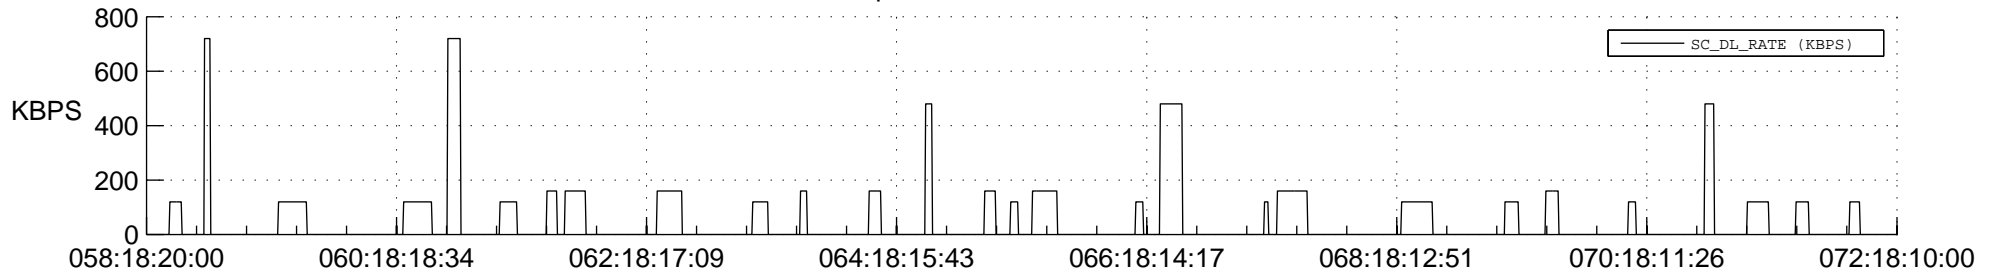

## Spacecraft\_DownLink\_Rate

Ground Time (2014:058:18:20:00.000 -2014:072:18:10:00.000)