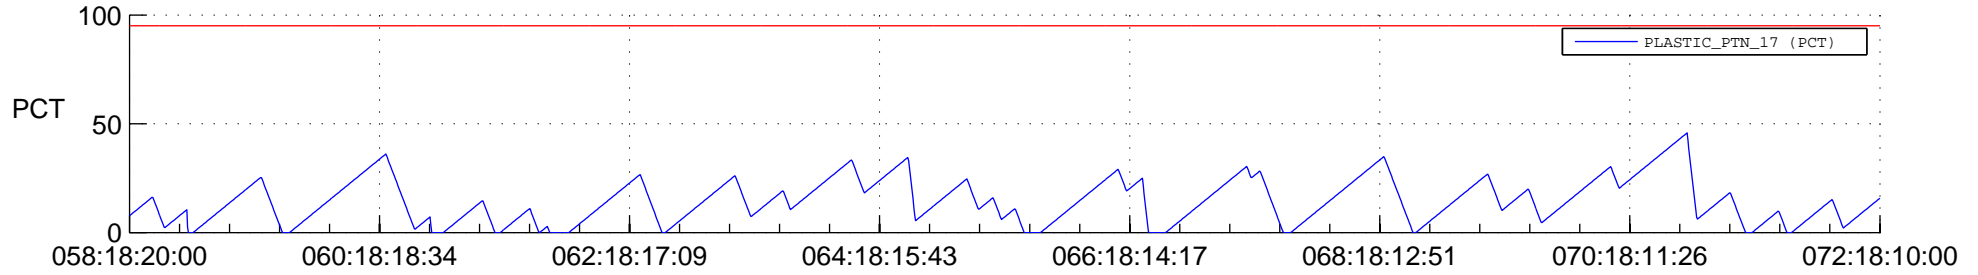

# STEREO BEHIND SSR PCT Full Prediction

## SWAVES\_Percent\_Full\_Prediction

## Spacecraft\_DownLink\_Rate

Ground Time (2014:058:18:20:00.000 -2014:072:18:10:00.000)