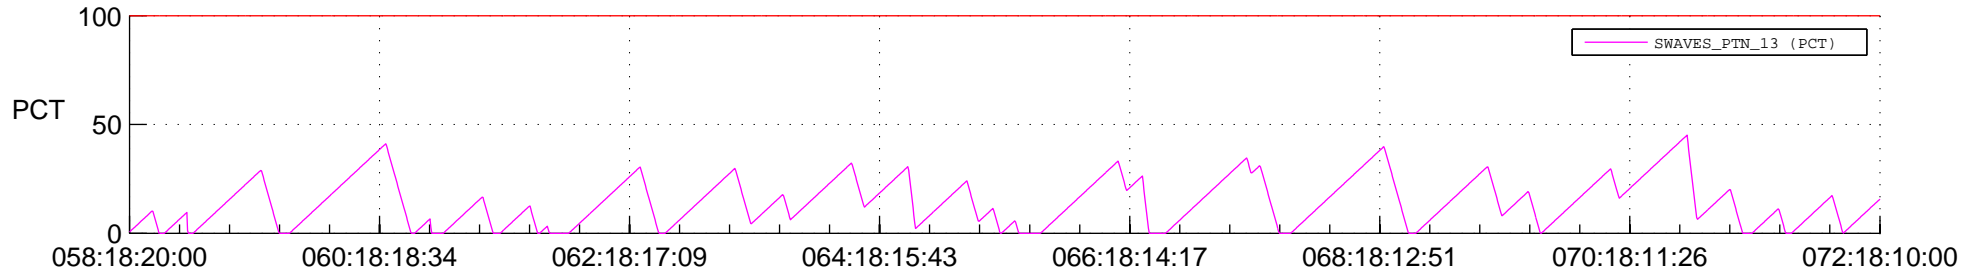

# STEREO BEHIND SSR PCT Full Prediction

## SWAVES\_Percent\_Full\_Prediction

## Spacecraft\_DownLink\_Rate

Ground Time (2014:058:18:20:00.000 -2014:072:18:10:00.000)