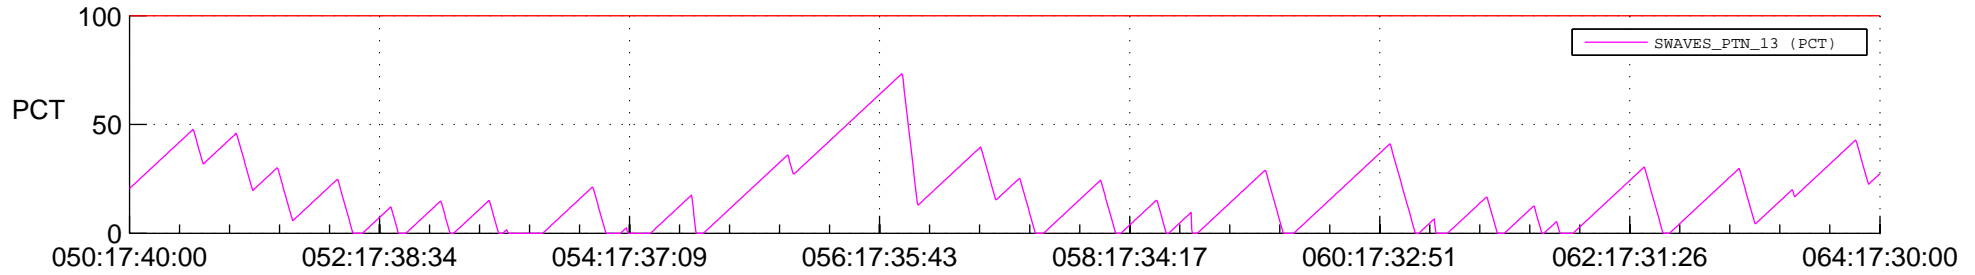

STEREO BEHIND SSR PCT Full Prediction

SWAVES_Percent_Full_Prediction

IMPACT_Percent_Full_Prediction

PLASTIC_Percent_Full_Prediction

Spacecraft_DownLink_Rate

Ground Time (2014:050:17:40:00.000 -2014:064:17:30:00.000)