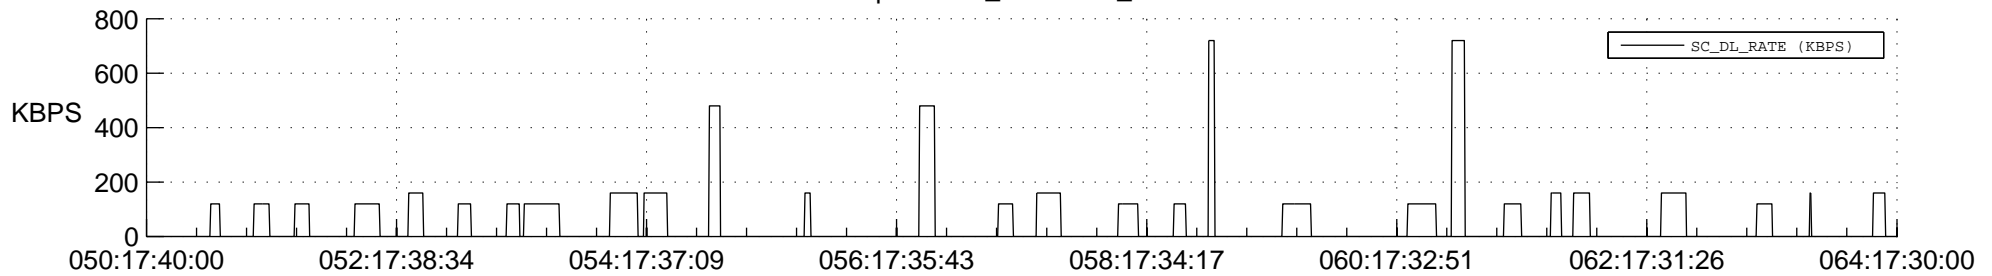

STEREO BEHIND SSR PCT Full Prediction

SWAVES_Percent_Full_Prediction

IMPACT_Percent_Full_Prediction

PLASTIC_Percent_Full_Prediction

Spacecraft_DownLink_Rate

Ground Time (2014:050:17:40:00.000 -2014:064:17:30:00.000)