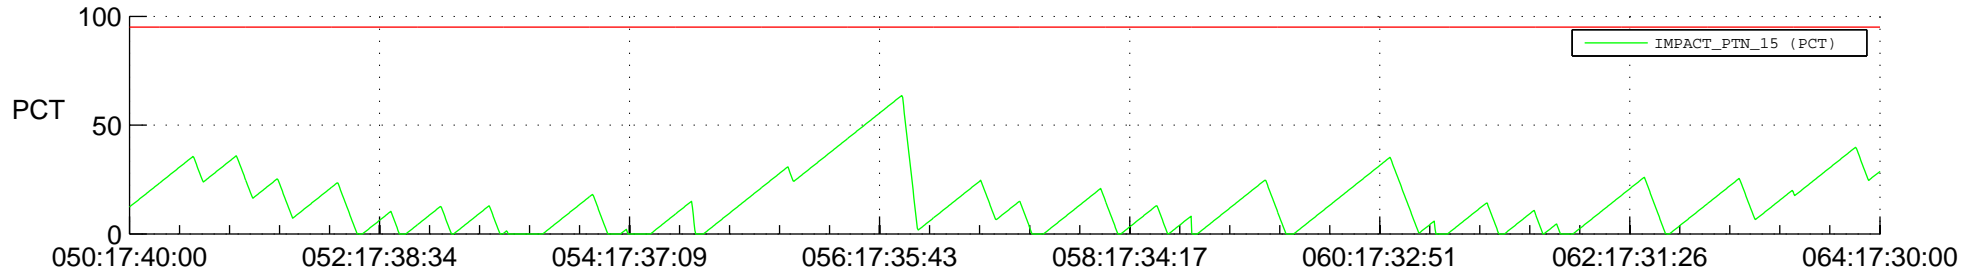

STEREO BEHIND SSR PCT Full Prediction

SWAVES_Percent_Full_Prediction

IMPACT_Percent_Full_Prediction

PLASTIC_Percent_Full_Prediction

Spacecraft_DownLink_Rate

Ground Time (2014:050:17:40:00.000 -2014:064:17:30:00.000)