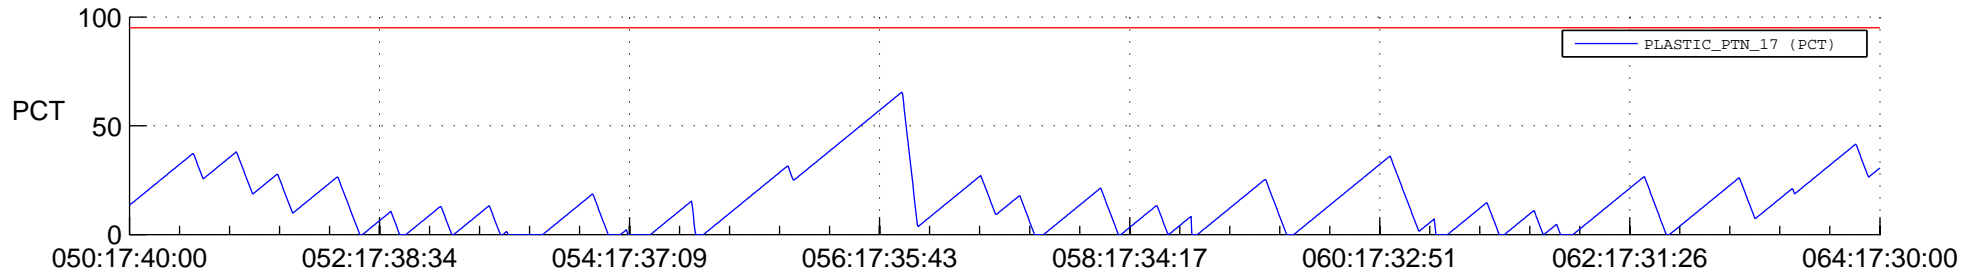

STEREO BEHIND SSR PCT Full Prediction

SWAVES_Percent_Full_Prediction

IMPACT_Percent_Full_Prediction

PLASTIC_Percent_Full_Prediction

Spacecraft_DownLink_Rate

Ground Time (2014:050:17:40:00.000 -2014:064:17:30:00.000)