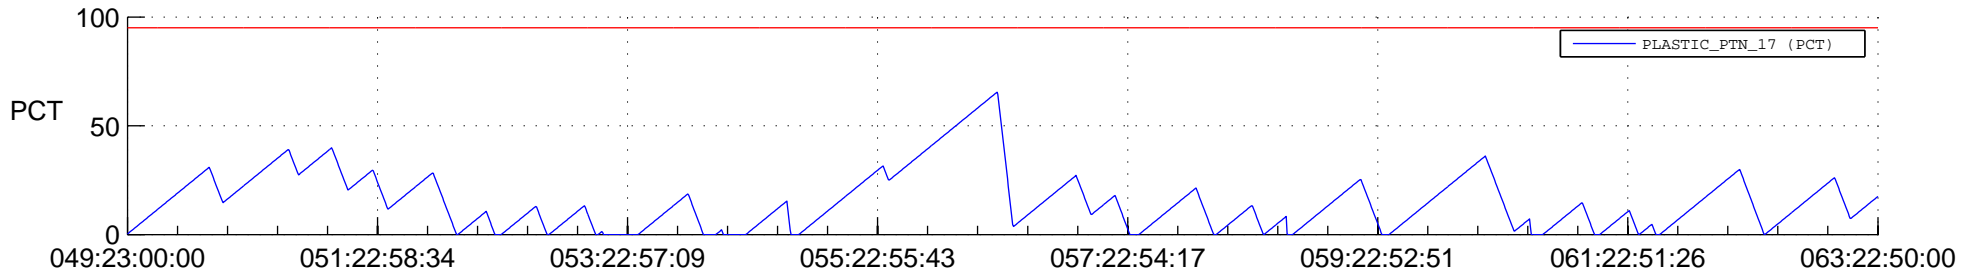

# STEREO BEHIND SSR PCT Full Prediction

## SWAVES\_Percent\_Full\_Prediction

## Spacecraft\_DownLink\_Rate

Ground Time (2014:049:23:00:00.000 -2014:063:22:50:00.000)