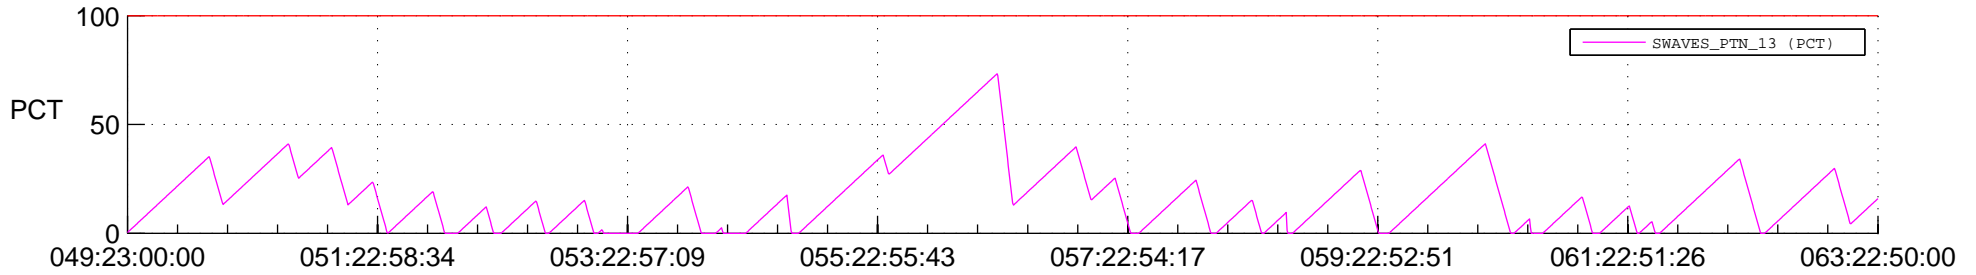

# STEREO BEHIND SSR PCT Full Prediction

## SWAVES\_Percent\_Full\_Prediction

## Spacecraft\_DownLink\_Rate

Ground Time (2014:049:23:00:00.000 -2014:063:22:50:00.000)