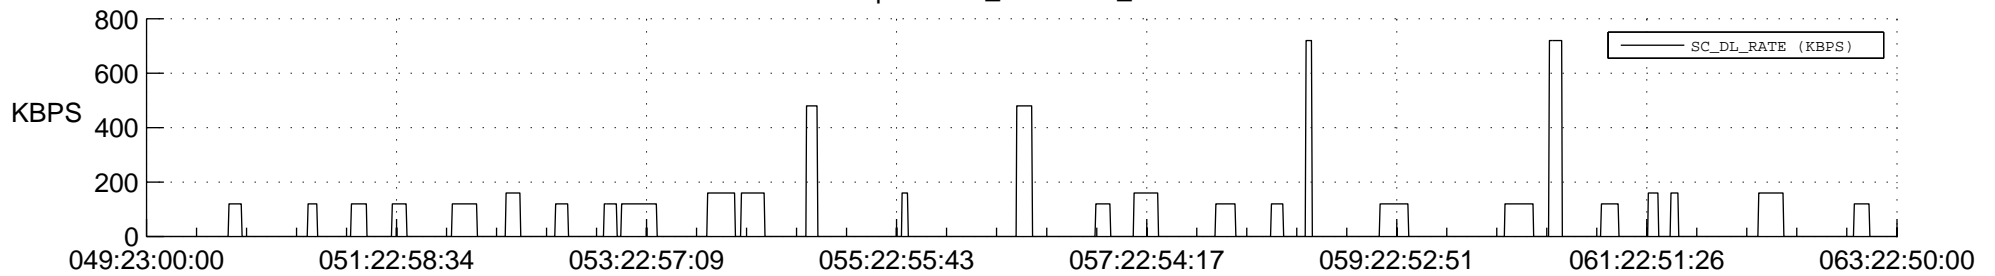

## Spacecraft\_DownLink\_Rate

Ground Time (2014:049:23:00:00.000 -2014:063:22:50:00.000)