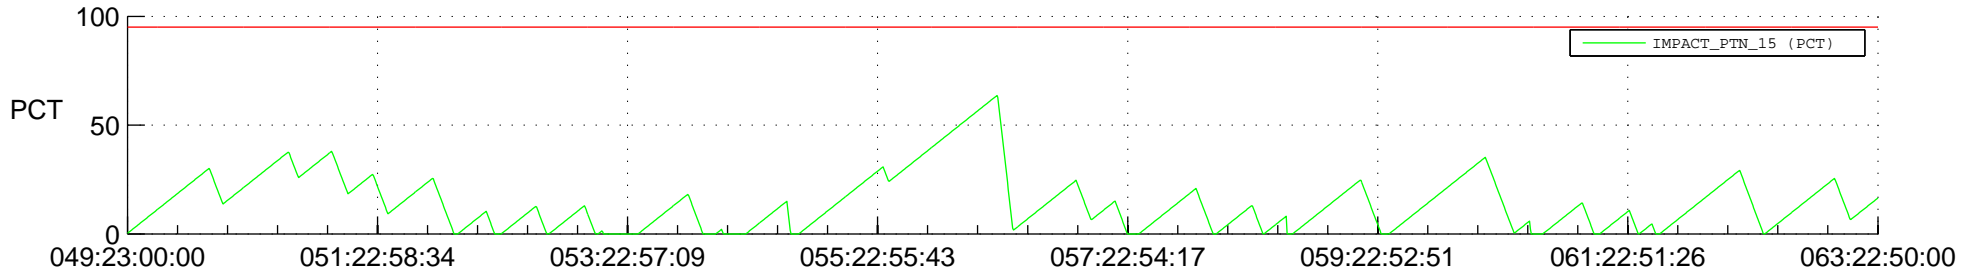

IMPACT_Percent_Full_Prediction