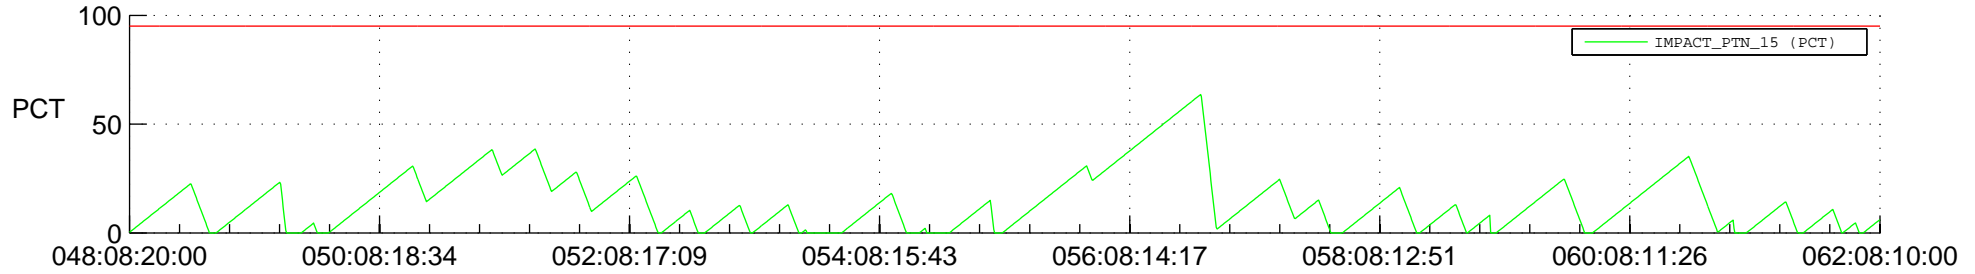

STEREO BEHIND SSR PCT Full Prediction

SWAVES_Percent_Full_Prediction

IMPACT_Percent_Full_Prediction

PLASTIC_Percent_Full_Prediction

Spacecraft_DownLink_Rate