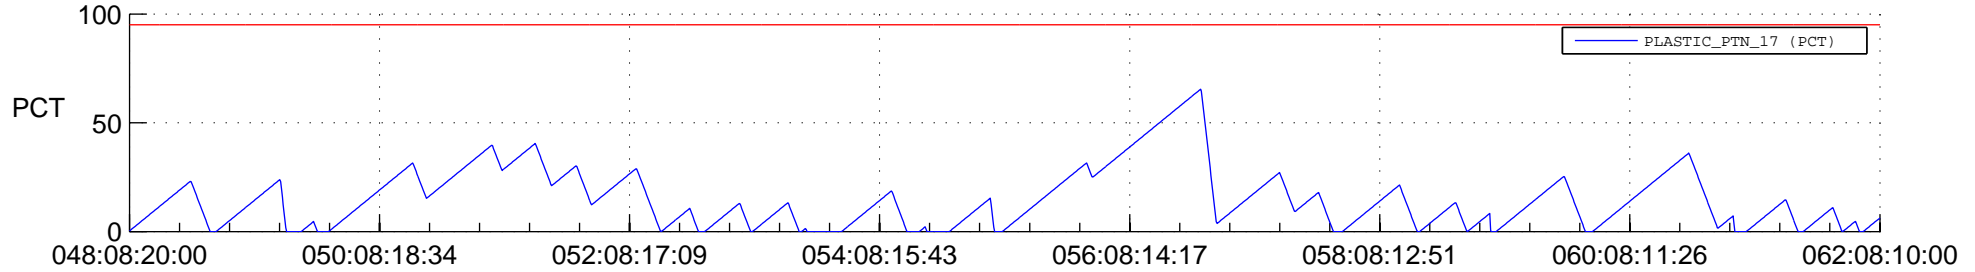

STEREO BEHIND SSR PCT Full Prediction

SWAVES_Percent_Full_Prediction

IMPACT_Percent_Full_Prediction

PLASTIC_Percent_Full_Prediction

Spacecraft_DownLink_Rate