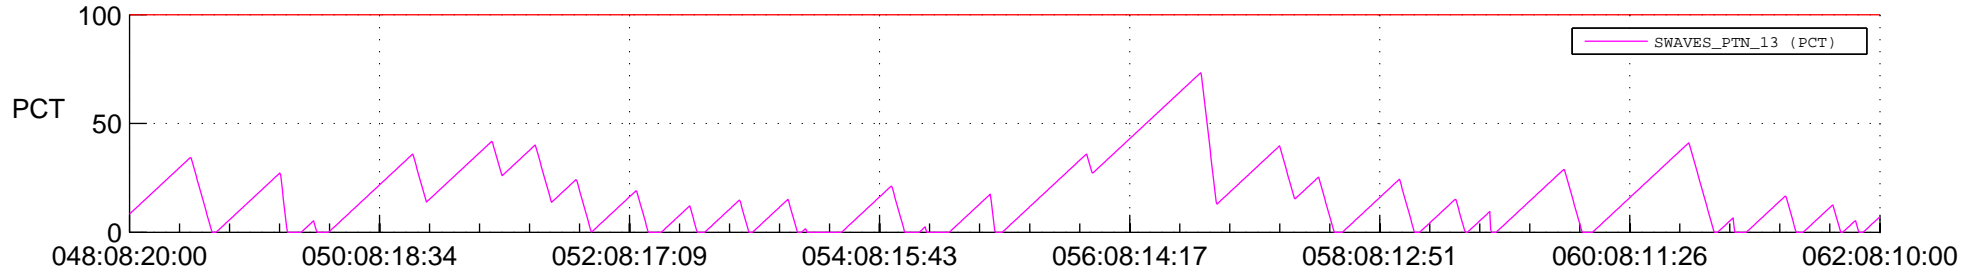

STEREO BEHIND SSR PCT Full Prediction

SWAVES_Percent_Full_Prediction

IMPACT_Percent_Full_Prediction

PLASTIC_Percent_Full_Prediction

Spacecraft_DownLink_Rate