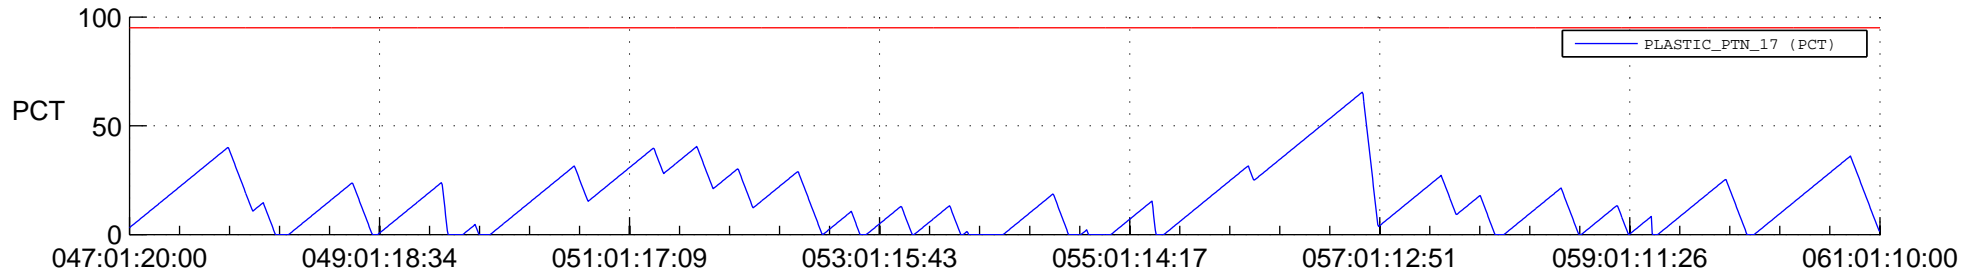

STEREO BEHIND SSR PCT Full Prediction

SWAVES_Percent_Full_Prediction

IMPACT_Percent_Full_Prediction

PLASTIC_Percent_Full_Prediction

Spacecraft_DownLink_Rate

Ground Time (2014:047:01:20:00.000 -2014:061:01:10:00.000)