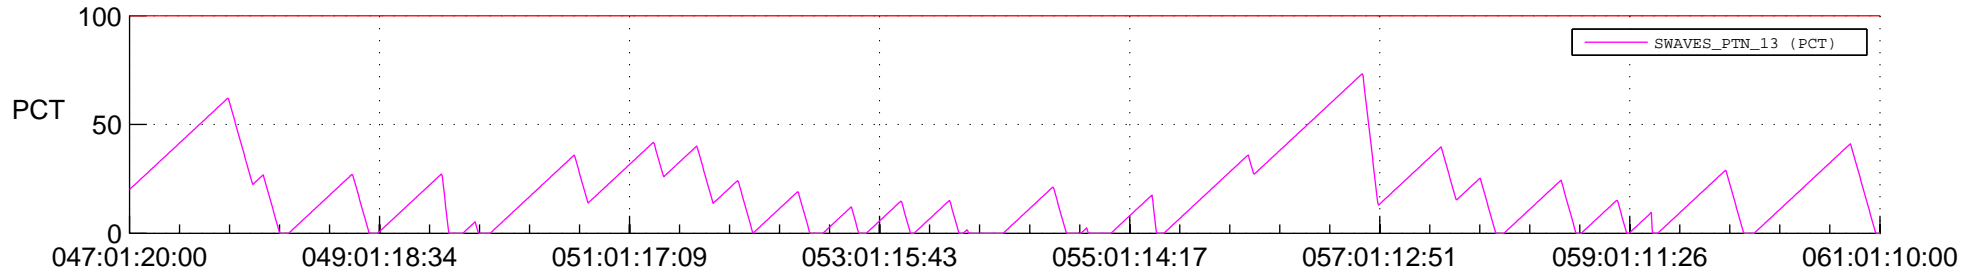

STEREO BEHIND SSR PCT Full Prediction

SWAVES_Percent_Full_Prediction

IMPACT_Percent_Full_Prediction

PLASTIC_Percent_Full_Prediction

Spacecraft_DownLink_Rate

Ground Time (2014:047:01:20:00.000 -2014:061:01:10:00.000)