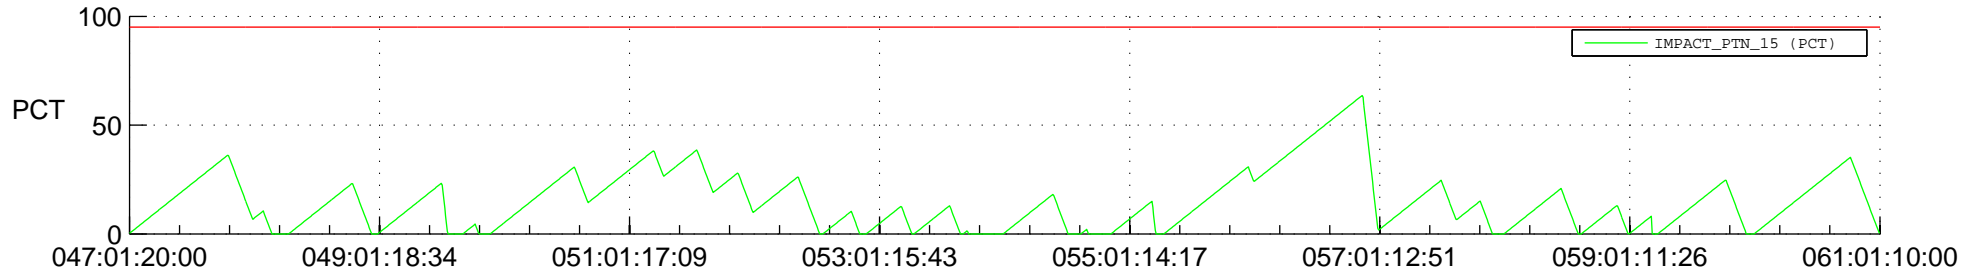

STEREO BEHIND SSR PCT Full Prediction

SWAVES_Percent_Full_Prediction

IMPACT_Percent_Full_Prediction

PLASTIC_Percent_Full_Prediction

Spacecraft_DownLink_Rate

Ground Time (2014:047:01:20:00.000 -2014:061:01:10:00.000)