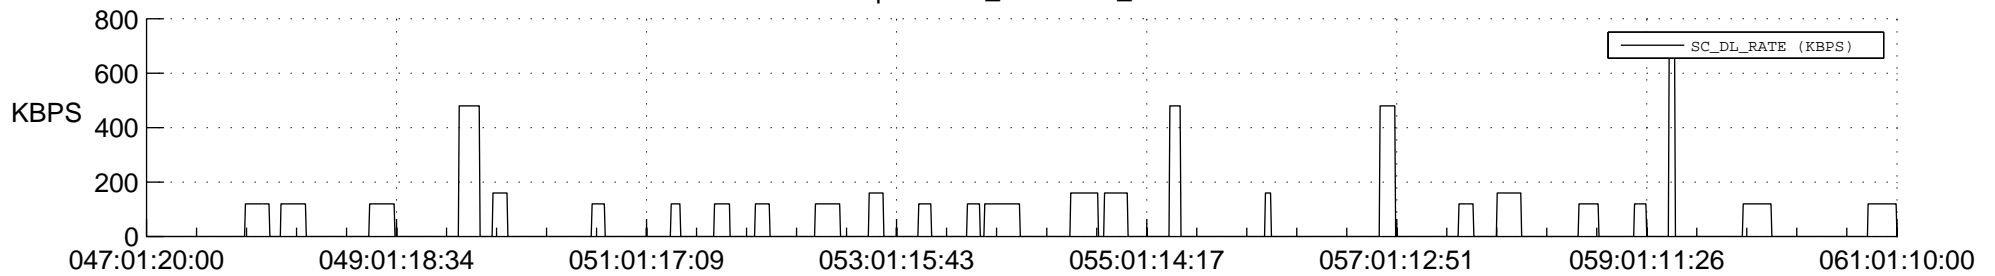

STEREO BEHIND SSR PCT Full Prediction

SWAVES_Percent_Full_Prediction

IMPACT_Percent_Full_Prediction

PLASTIC_Percent_Full_Prediction

Spacecraft_DownLink_Rate

Ground Time (2014:047:01:20:00.000 -2014:061:01:10:00.000)