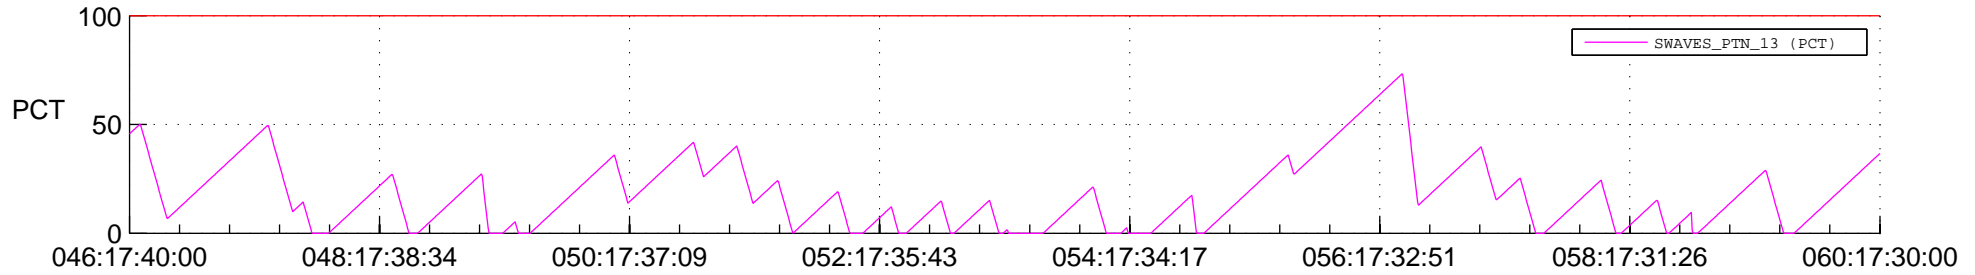

# STEREO BEHIND SSR PCT Full Prediction

## SWAVES\_Percent\_Full\_Prediction

## Spacecraft\_DownLink\_Rate

Ground Time (2014:046:17:40:00.000 -2014:060:17:30:00.000)