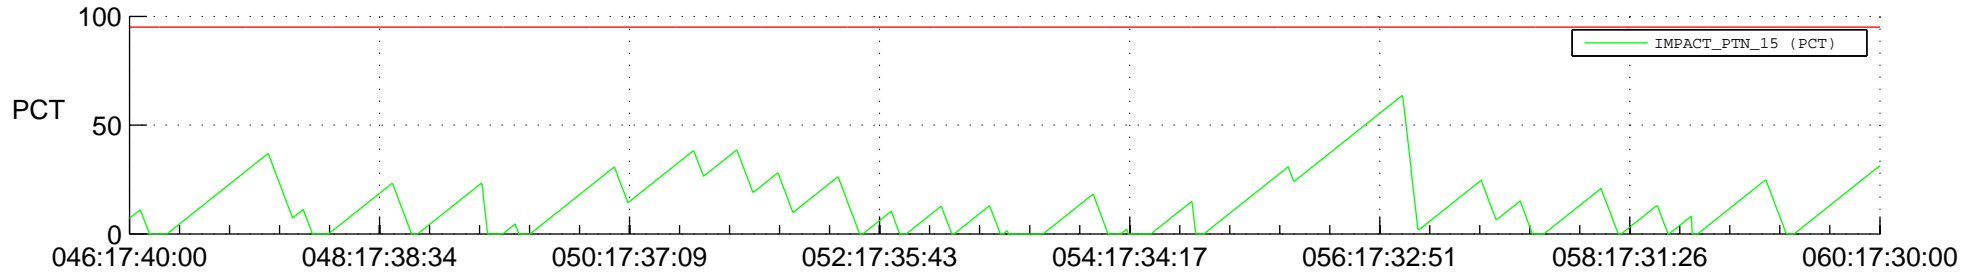

IMPACT_Percent_Full_Prediction