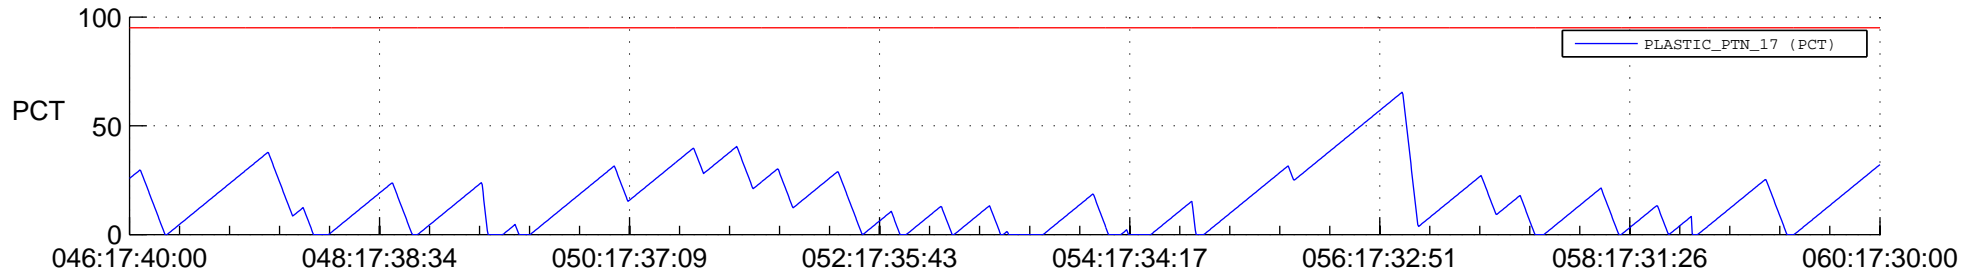

# STEREO BEHIND SSR PCT Full Prediction

## SWAVES\_Percent\_Full\_Prediction

## Spacecraft\_DownLink\_Rate

Ground Time (2014:046:17:40:00.000 -2014:060:17:30:00.000)