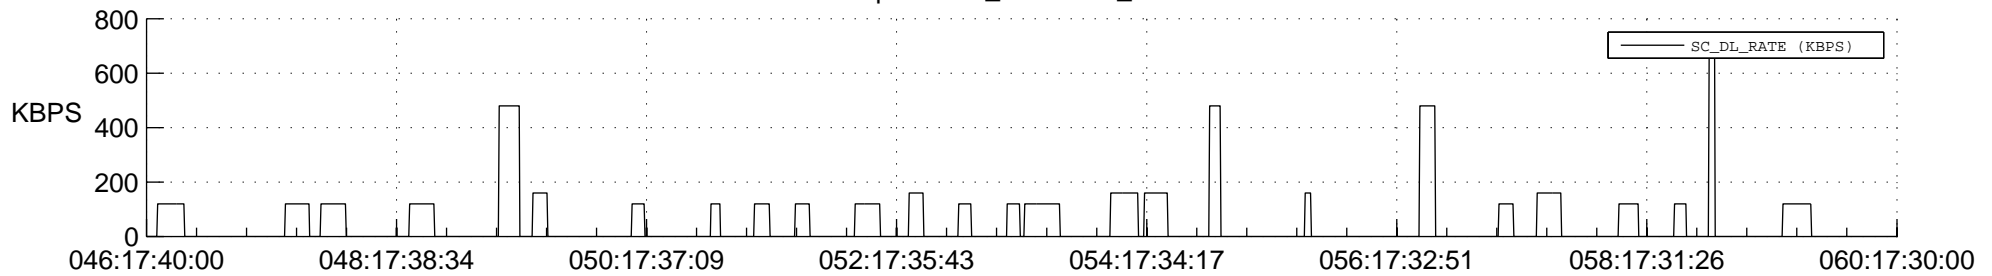

## Spacecraft\_DownLink\_Rate

Ground Time (2014:046:17:40:00.000 -2014:060:17:30:00.000)