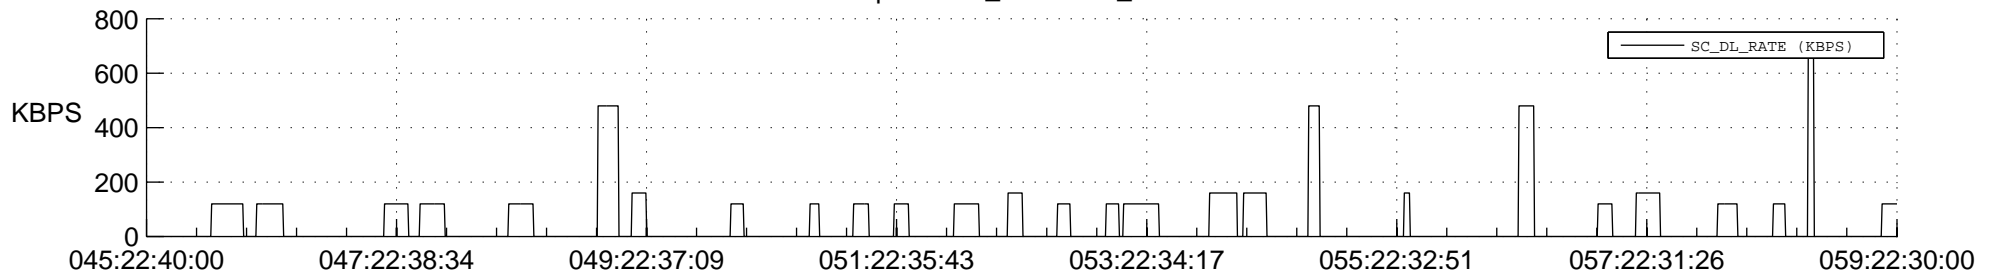

STEREO BEHIND SSR PCT Full Prediction

SWAVES_Percent_Full_Prediction

IMPACT_Percent_Full_Prediction

PLASTIC_Percent_Full_Prediction

Spacecraft_DownLink_Rate

Ground Time (2014:045:22:40:00.000 -2014:059:22:30:00.000)