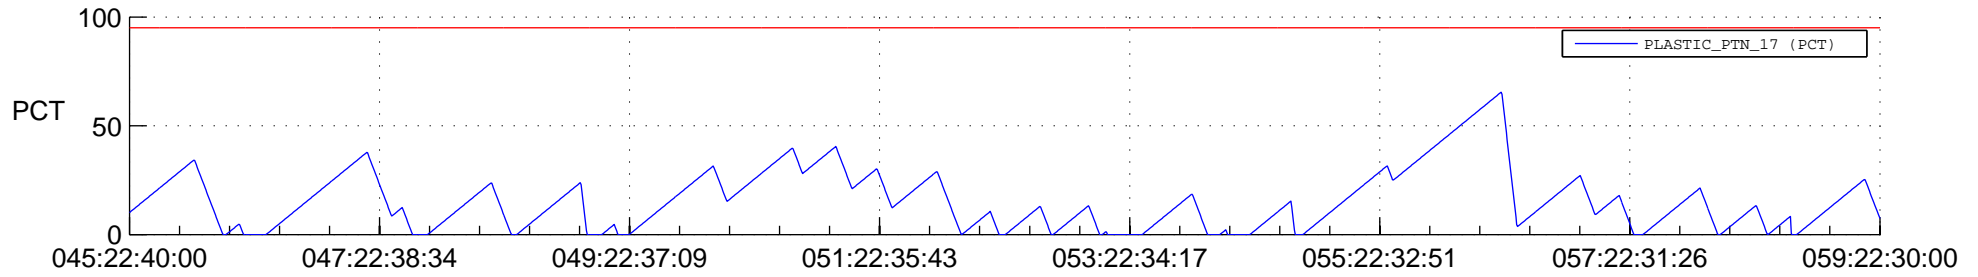

STEREO BEHIND SSR PCT Full Prediction

SWAVES_Percent_Full_Prediction

IMPACT_Percent_Full_Prediction

PLASTIC_Percent_Full_Prediction

Spacecraft_DownLink_Rate

Ground Time (2014:045:22:40:00.000 -2014:059:22:30:00.000)