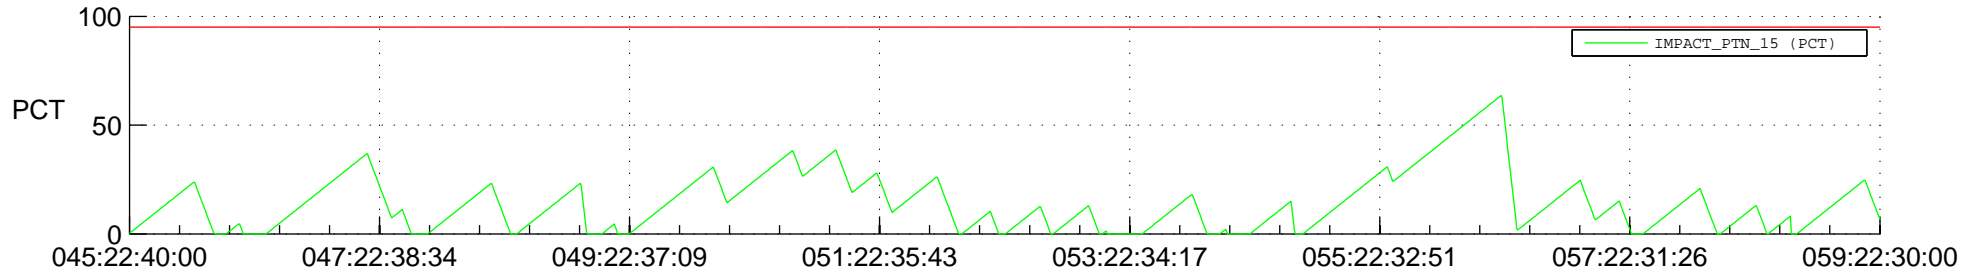

STEREO BEHIND SSR PCT Full Prediction

SWAVES_Percent_Full_Prediction

IMPACT_Percent_Full_Prediction

PLASTIC_Percent_Full_Prediction

Spacecraft_DownLink_Rate

Ground Time (2014:045:22:40:00.000 -2014:059:22:30:00.000)