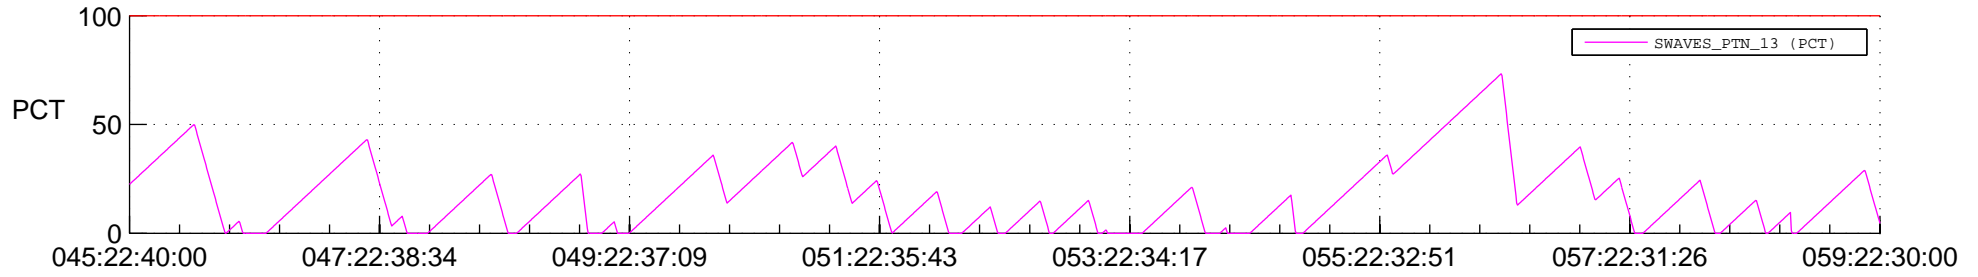

STEREO BEHIND SSR PCT Full Prediction

SWAVES_Percent_Full_Prediction

IMPACT_Percent_Full_Prediction

PLASTIC_Percent_Full_Prediction

Spacecraft_DownLink_Rate

Ground Time (2014:045:22:40:00.000 -2014:059:22:30:00.000)