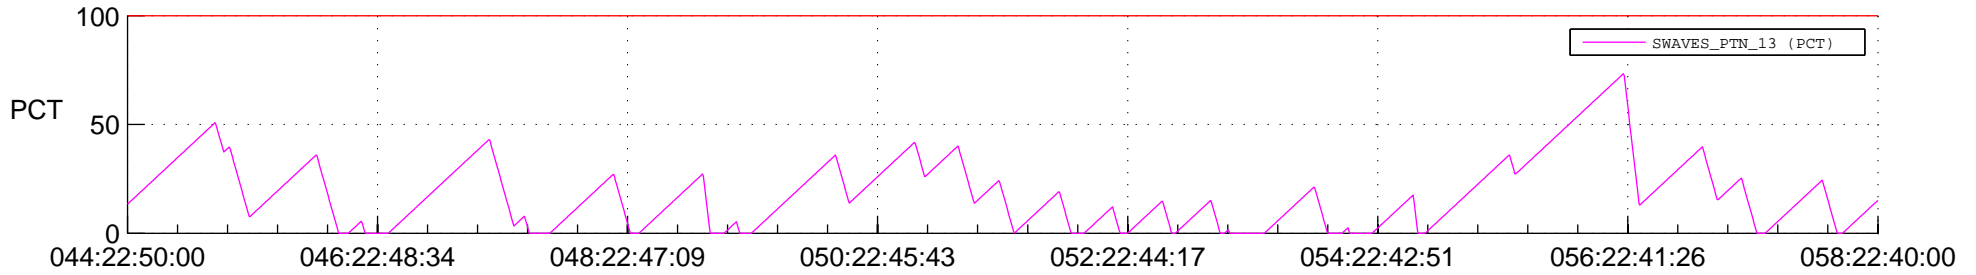

# STEREO BEHIND SSR PCT Full Prediction

## SWAVES\_Percent\_Full\_Prediction

## Spacecraft\_DownLink\_Rate

Ground Time (2014:044:22:50:00.000 -2014:058:22:40:00.000)