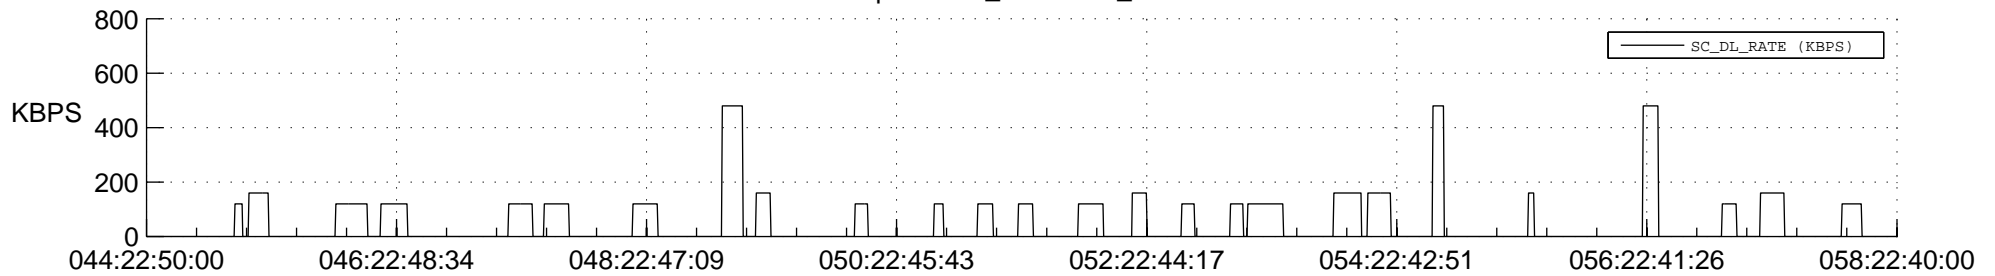

## Spacecraft\_DownLink\_Rate

Ground Time (2014:044:22:50:00.000 -2014:058:22:40:00.000)