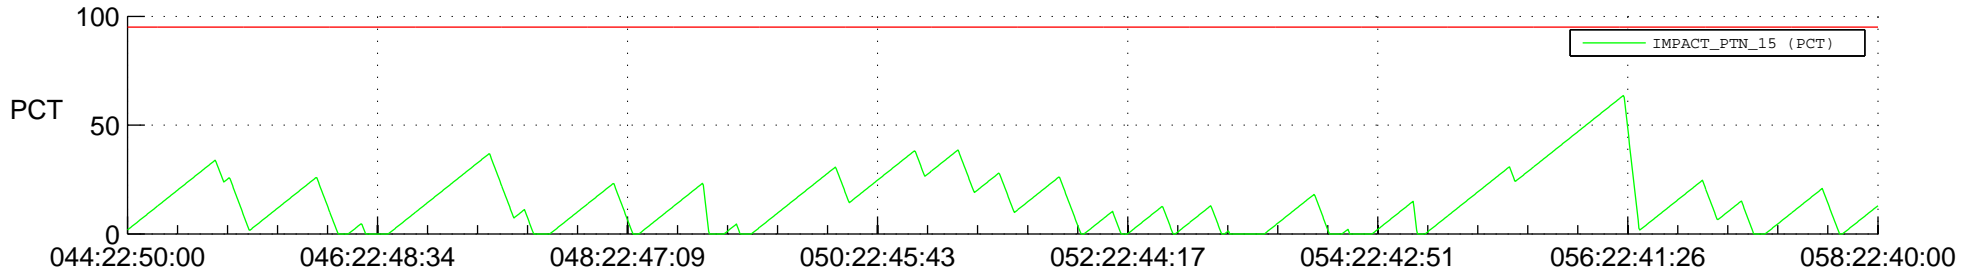

IMPACT_Percent_Full_Prediction