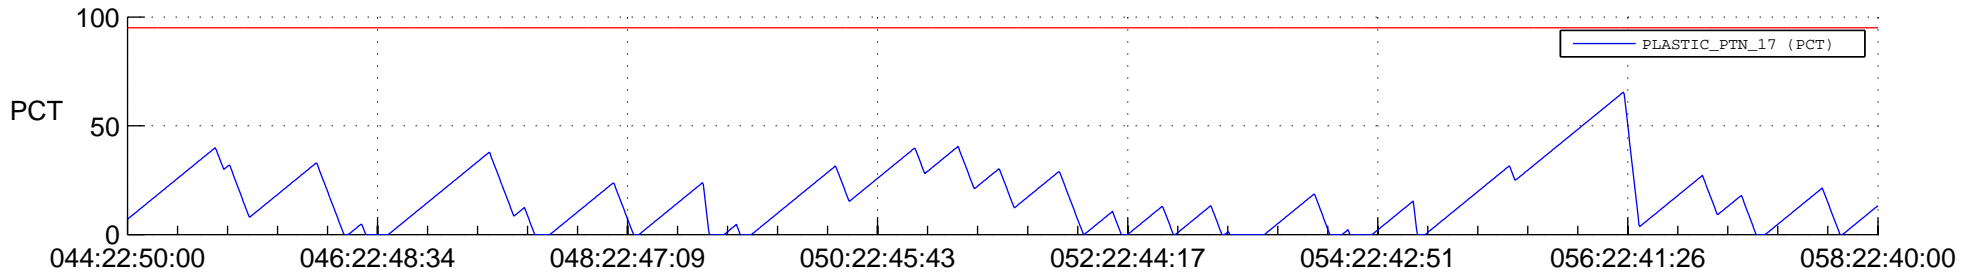

# STEREO BEHIND SSR PCT Full Prediction

## SWAVES\_Percent\_Full\_Prediction

## Spacecraft\_DownLink\_Rate

Ground Time (2014:044:22:50:00.000 -2014:058:22:40:00.000)