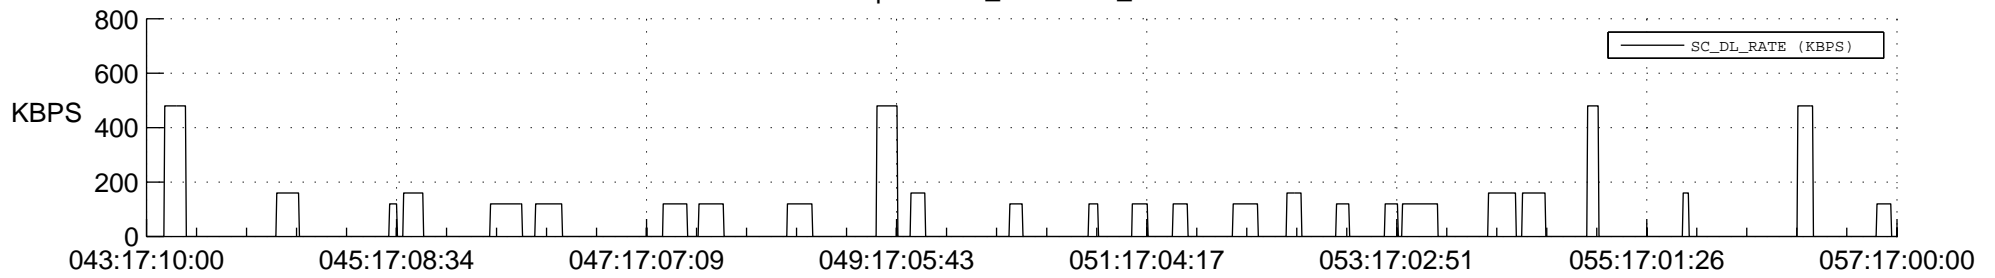

STEREO BEHIND SSR PCT Full Prediction

SWAVES_Percent_Full_Prediction

IMPACT_Percent_Full_Prediction

PLASTIC_Percent_Full_Prediction

Spacecraft_DownLink_Rate

Ground Time (2014:043:17:10:00.000 -2014:057:17:00:00.000)