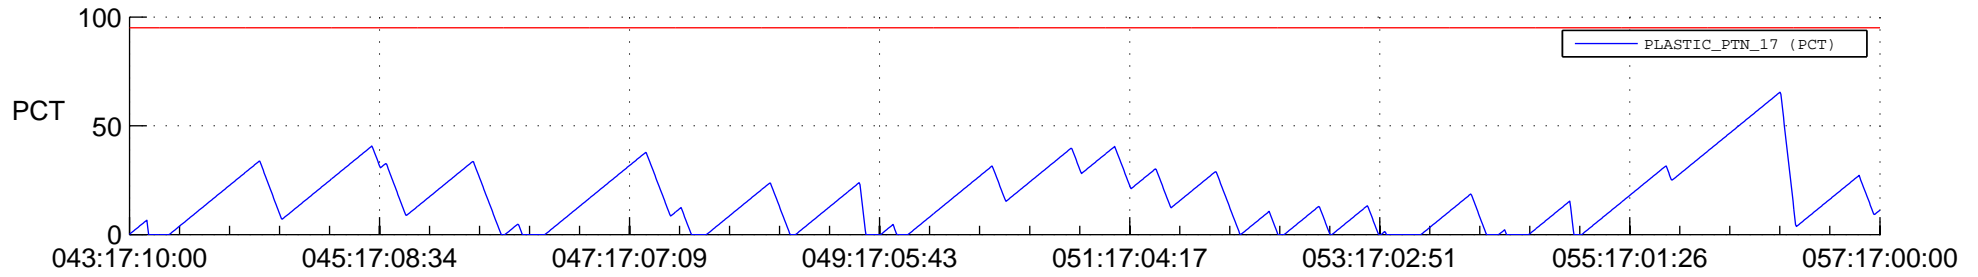

STEREO BEHIND SSR PCT Full Prediction

SWAVES_Percent_Full_Prediction

IMPACT_Percent_Full_Prediction

PLASTIC_Percent_Full_Prediction

Spacecraft_DownLink_Rate

Ground Time (2014:043:17:10:00.000 -2014:057:17:00:00.000)