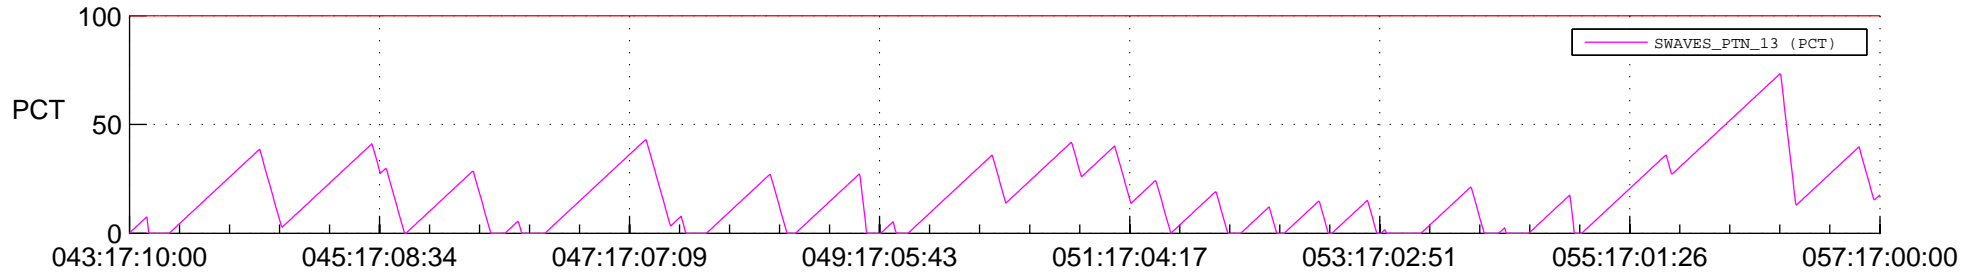

STEREO BEHIND SSR PCT Full Prediction

SWAVES_Percent_Full_Prediction

IMPACT_Percent_Full_Prediction

PLASTIC_Percent_Full_Prediction

Spacecraft_DownLink_Rate

Ground Time (2014:043:17:10:00.000 -2014:057:17:00:00.000)