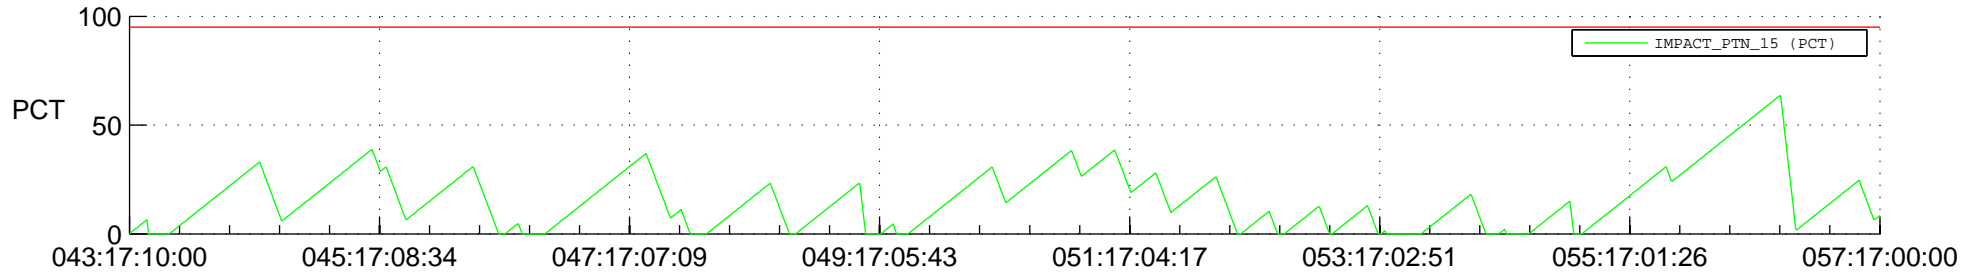

STEREO BEHIND SSR PCT Full Prediction

SWAVES_Percent_Full_Prediction

IMPACT_Percent_Full_Prediction

PLASTIC_Percent_Full_Prediction

Spacecraft_DownLink_Rate

Ground Time (2014:043:17:10:00.000 -2014:057:17:00:00.000)