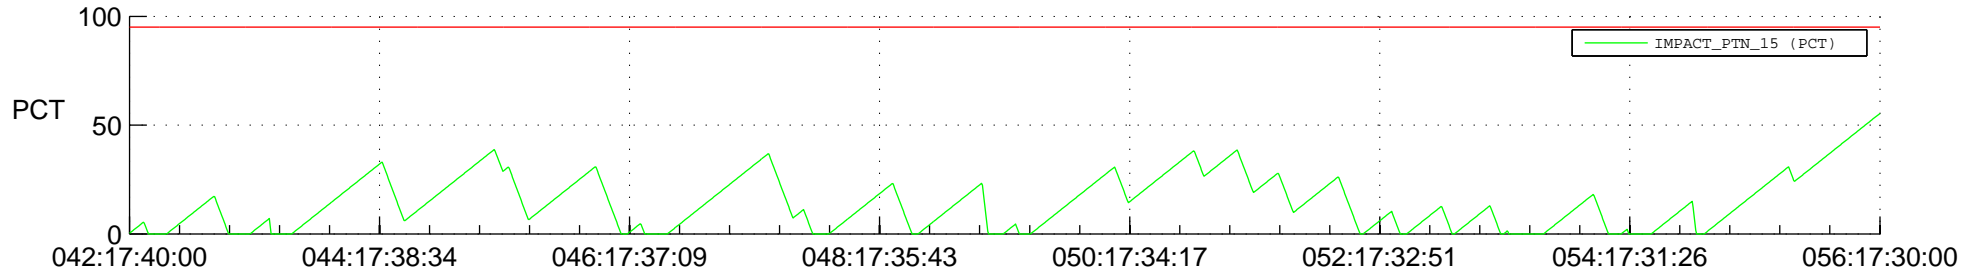

IMPACT_Percent_Full_Prediction