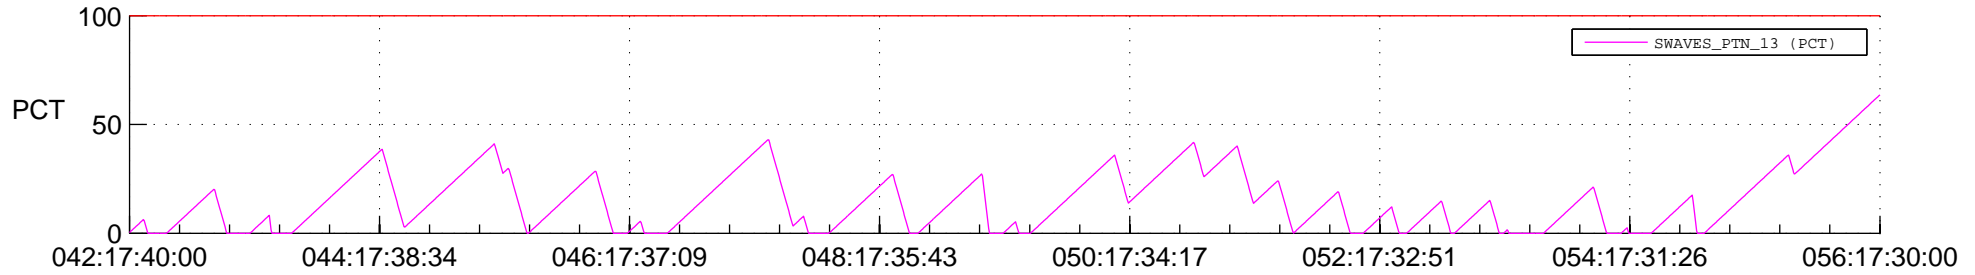

# STEREO BEHIND SSR PCT Full Prediction

## SWAVES\_Percent\_Full\_Prediction