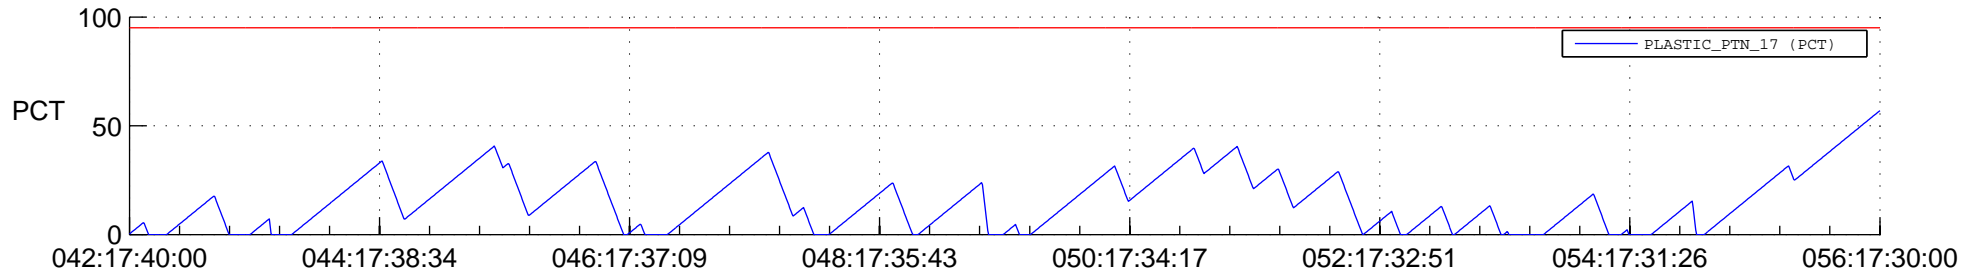

PLASTIC_Percent_Full_Prediction