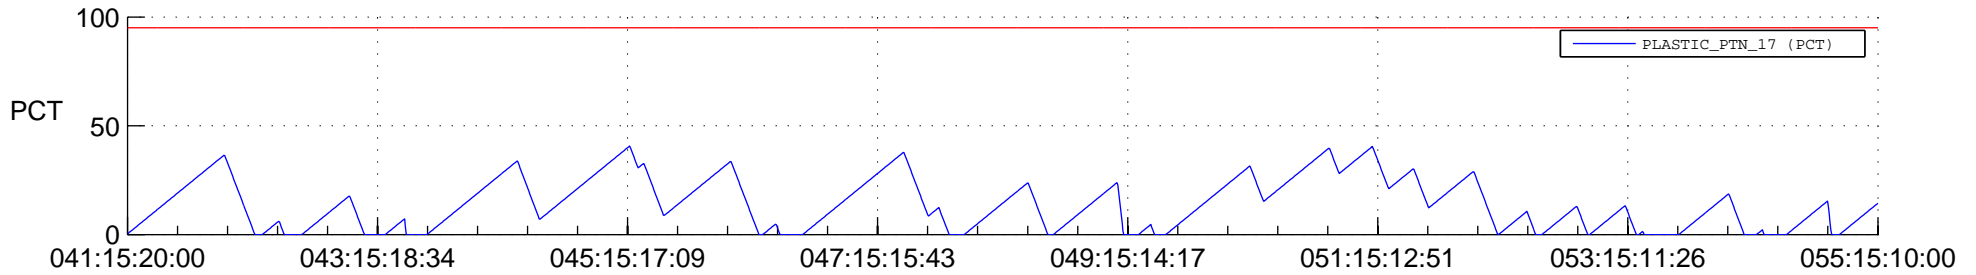

# STEREO BEHIND SSR PCT Full Prediction

## SWAVES\_Percent\_Full\_Prediction

## Spacecraft\_DownLink\_Rate

Ground Time (2014:041:15:20:00.000 -2014:055:15:10:00.000)