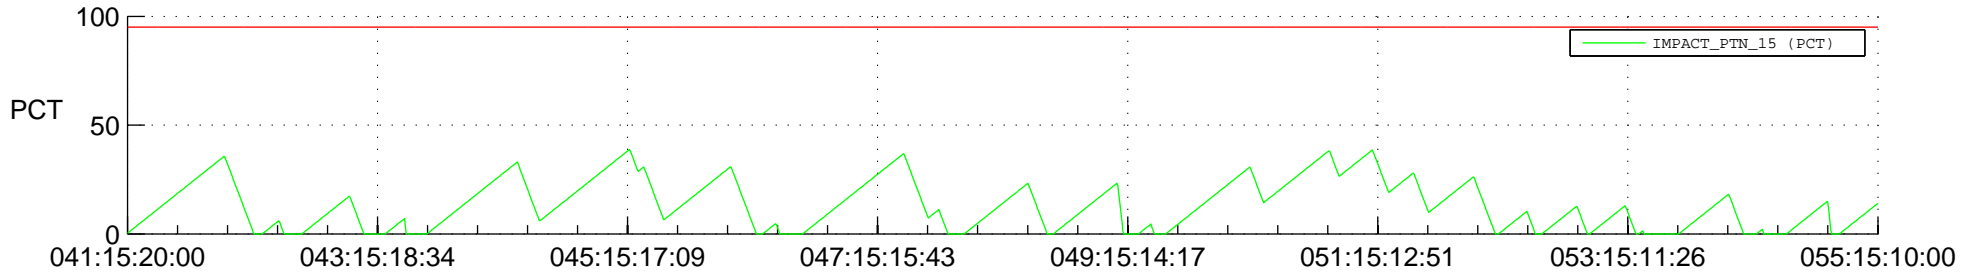

IMPACT_Percent_Full_Prediction