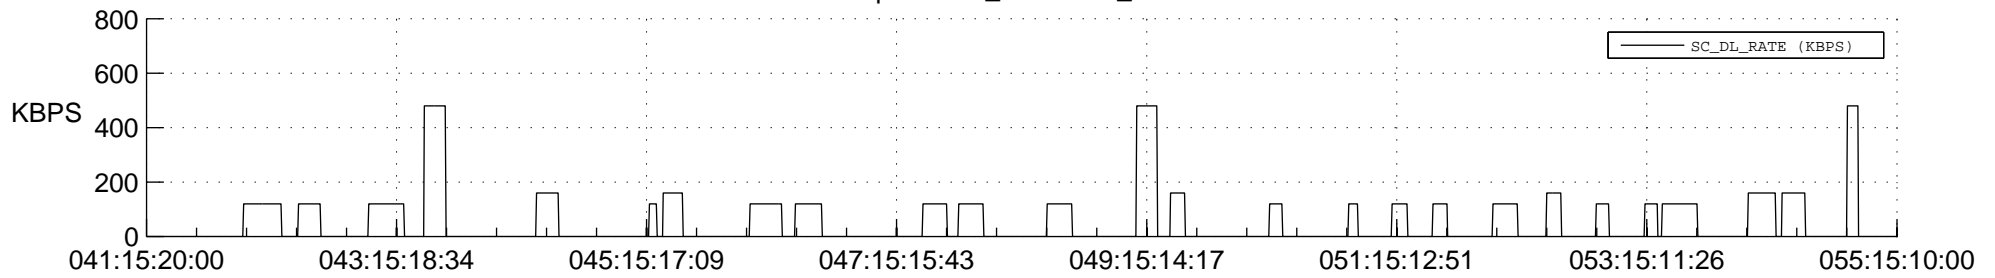

## Spacecraft\_DownLink\_Rate

Ground Time (2014:041:15:20:00.000 -2014:055:15:10:00.000)