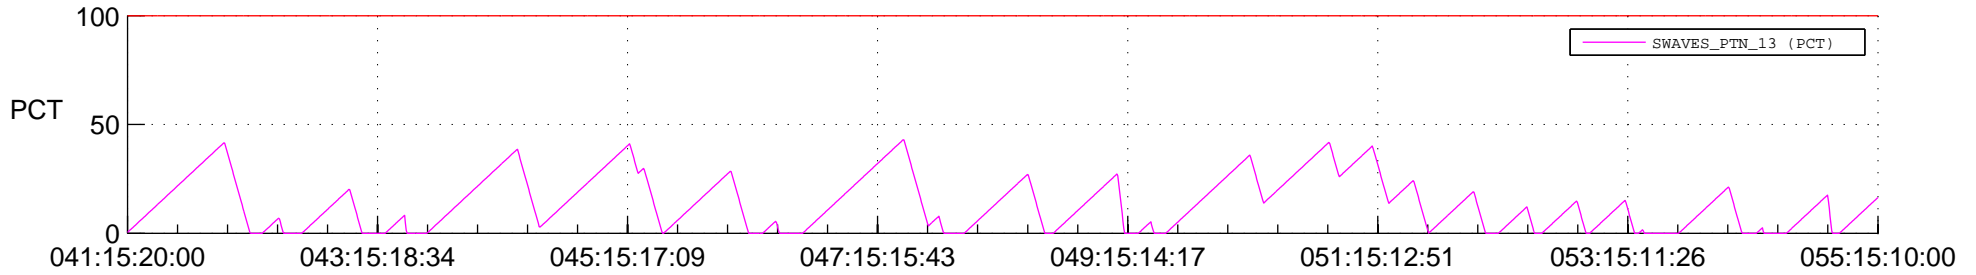

# STEREO BEHIND SSR PCT Full Prediction

## SWAVES\_Percent\_Full\_Prediction

## Spacecraft\_DownLink\_Rate

Ground Time (2014:041:15:20:00.000 -2014:055:15:10:00.000)