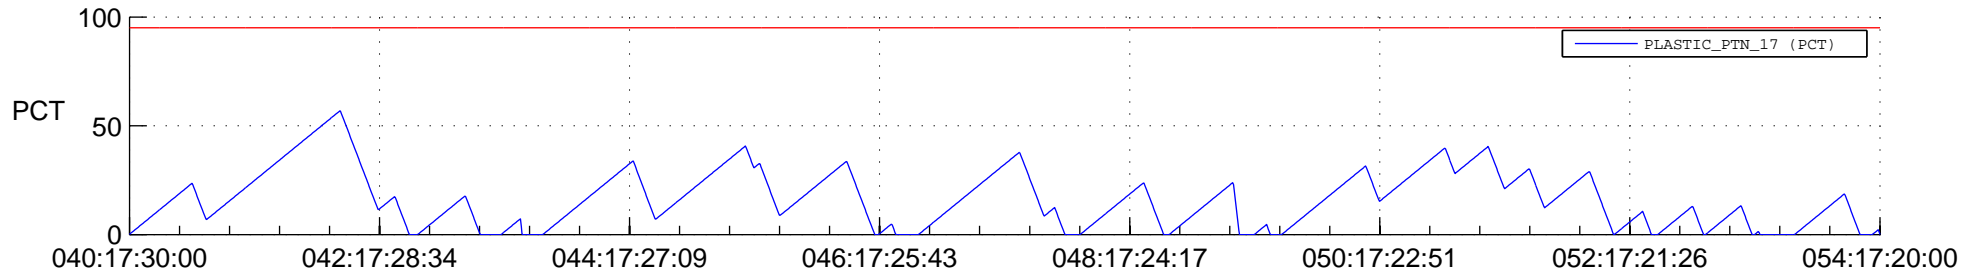

PLASTIC_Percent_Full_Prediction