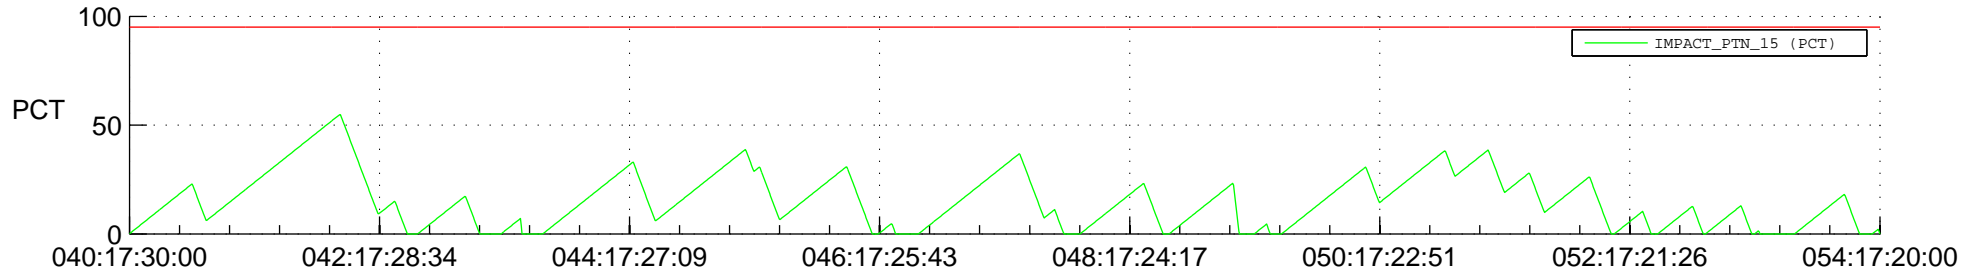

IMPACT_Percent_Full_Prediction