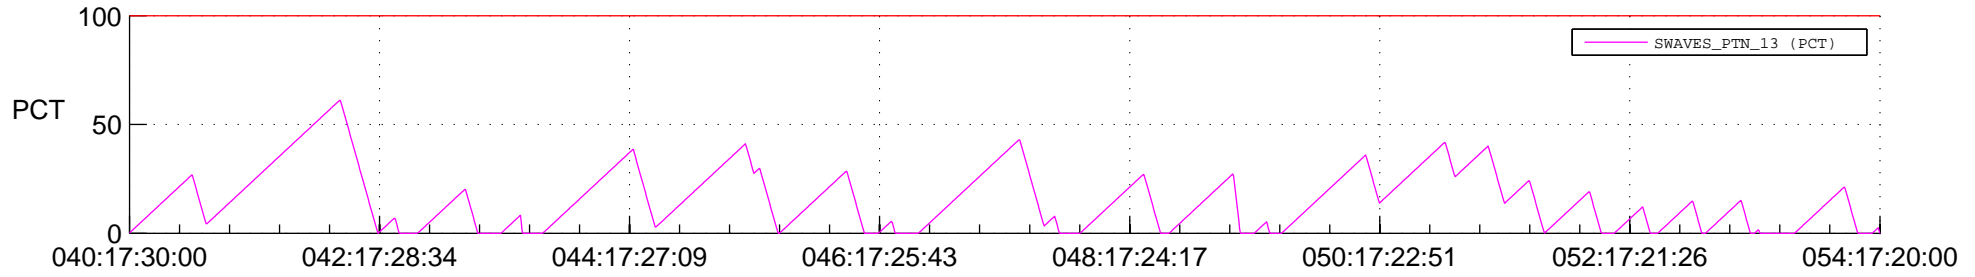

# STEREO BEHIND SSR PCT Full Prediction

## SWAVES\_Percent\_Full\_Prediction